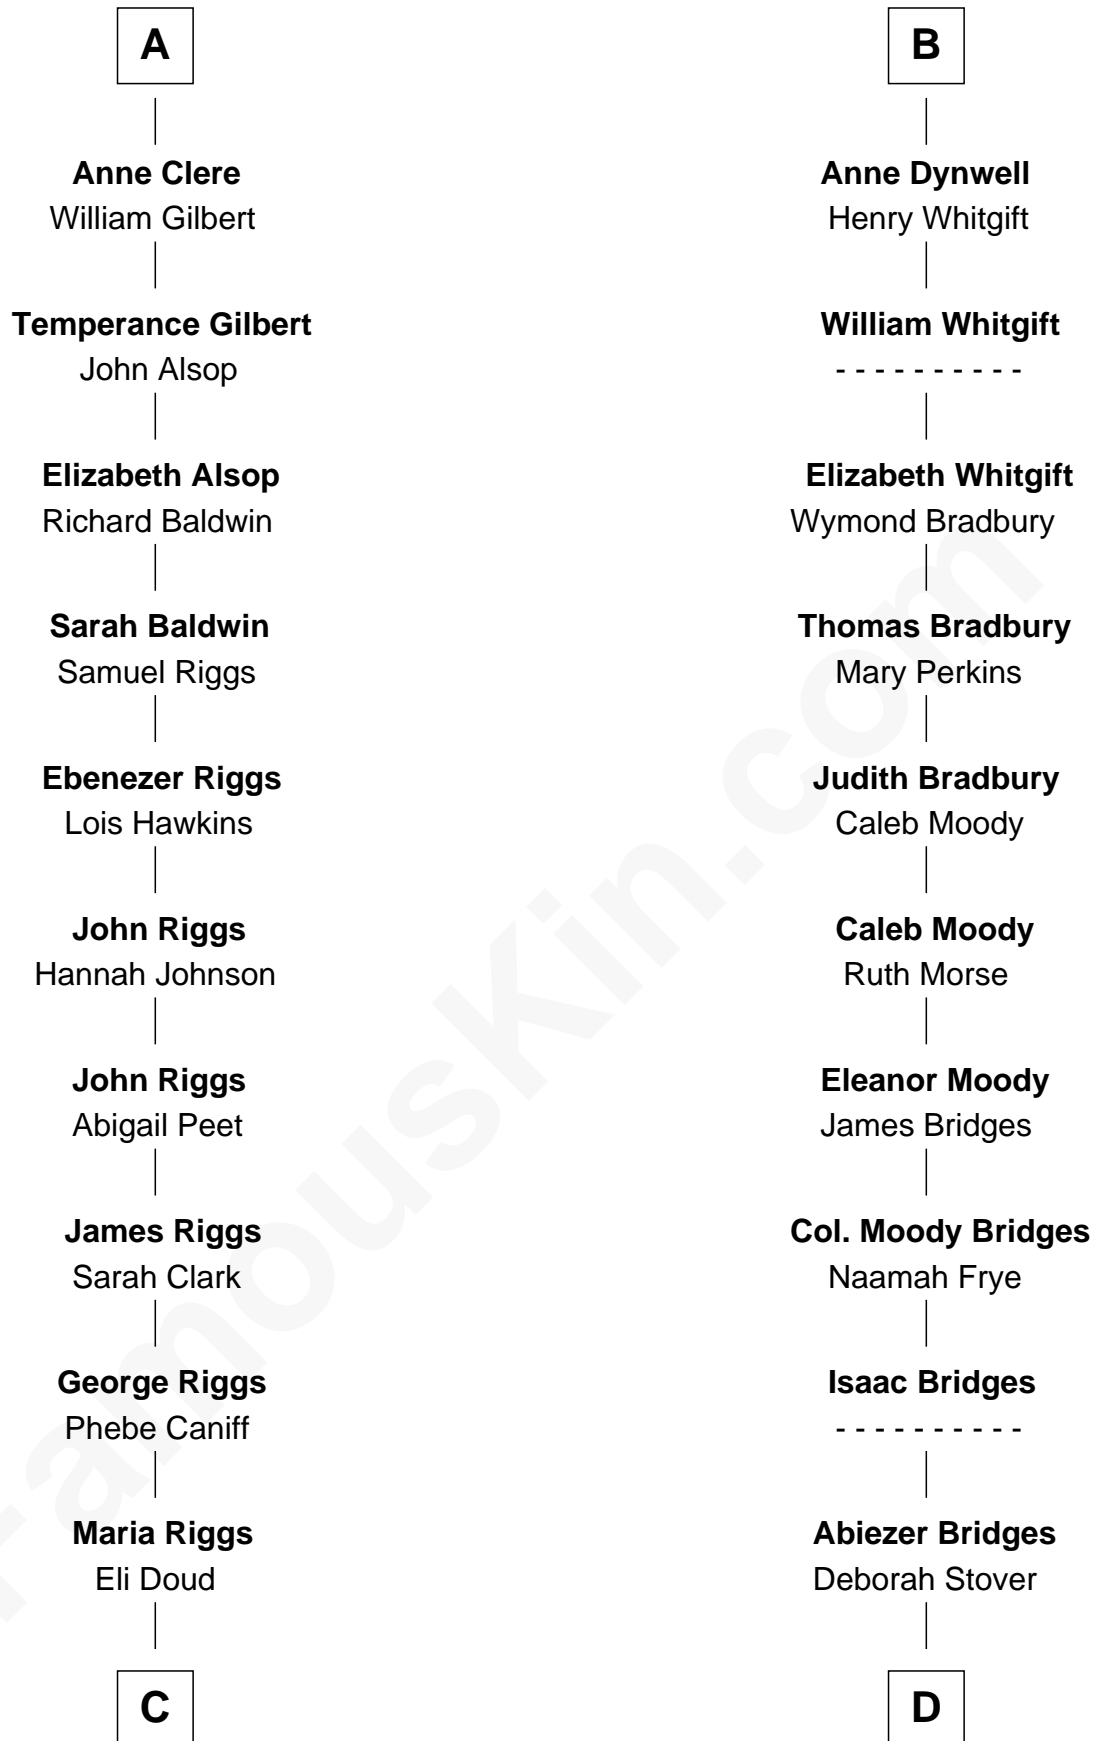

FamousKin.com

Relationship Chart of Mamie (Doud) Eisenhower

First Lady of President Dwight Eisenhower

19th cousin 1 time removed of

Owen Brewster

54th Governor of Maine

Sir Thomas de Beauchamp

Katherine de Mortimer

Sir Thomas Dymoke

Jane Dymoke

John Fulnetby

Katherine Fulnetby

William Dynwell

B

C

Royal Houghton Doud
Mary Cornelia Sheldon

John Sheldon Doud
Elivera Mathilda Carlson

Mamie (Doud) Eisenhower
First Lady of Dwight Eisenhower

D

Rev. Otis Bridges
Margaret Owen

Owen W. Bridges
Lydia A. - - - - -

Carrie S. Bridges
William Edmund Brewster

Owen Brewster
54th Governor of Maine

FamousKin.com