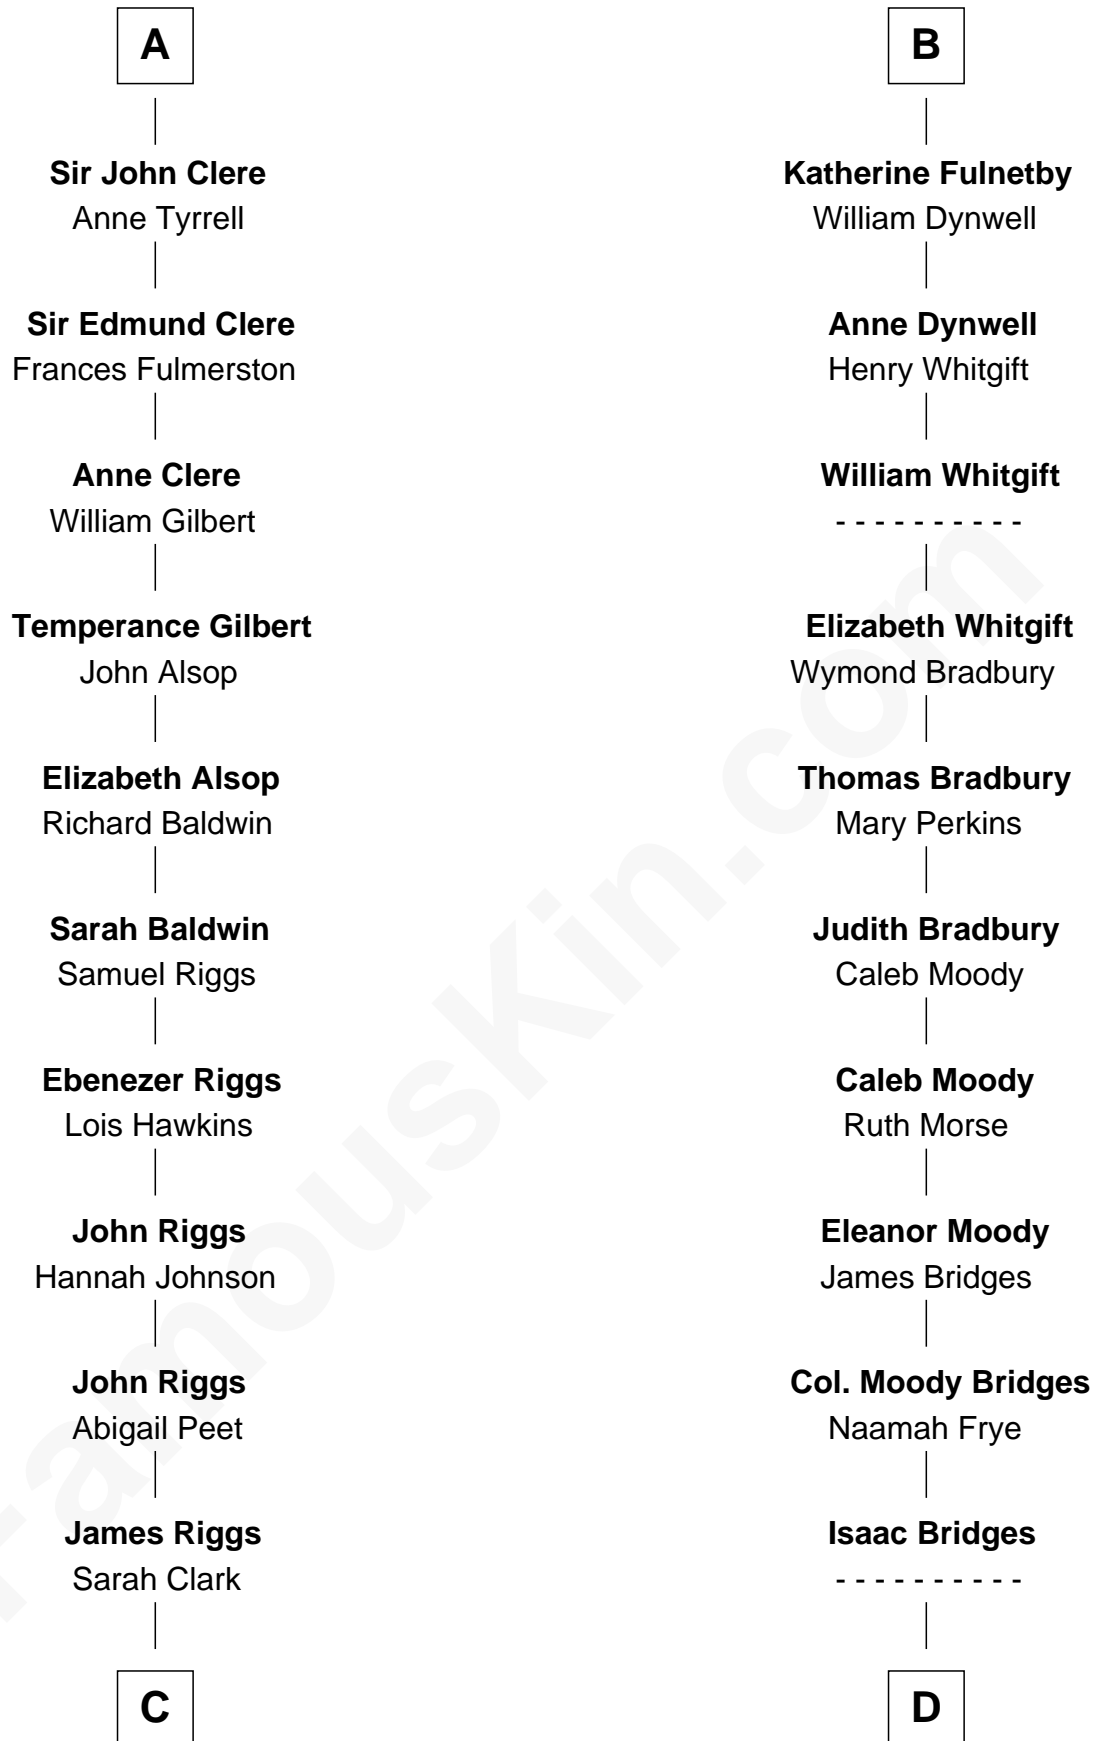

FamousKin.com

Relationship Chart of Mamie (Doud) Eisenhower

First Lady of President Dwight Eisenhower

21st cousin of

Owen Brewster

54th Governor of Maine

Henry Plantagenet
Maud de Chaworth

C

George Riggs

Phebe Caniff

Maria Riggs

Eli Doud

Royal Houghton Doud

Mary Cornelia Sheldon

John Sheldon Doud

Elivera Mathilda Carlson