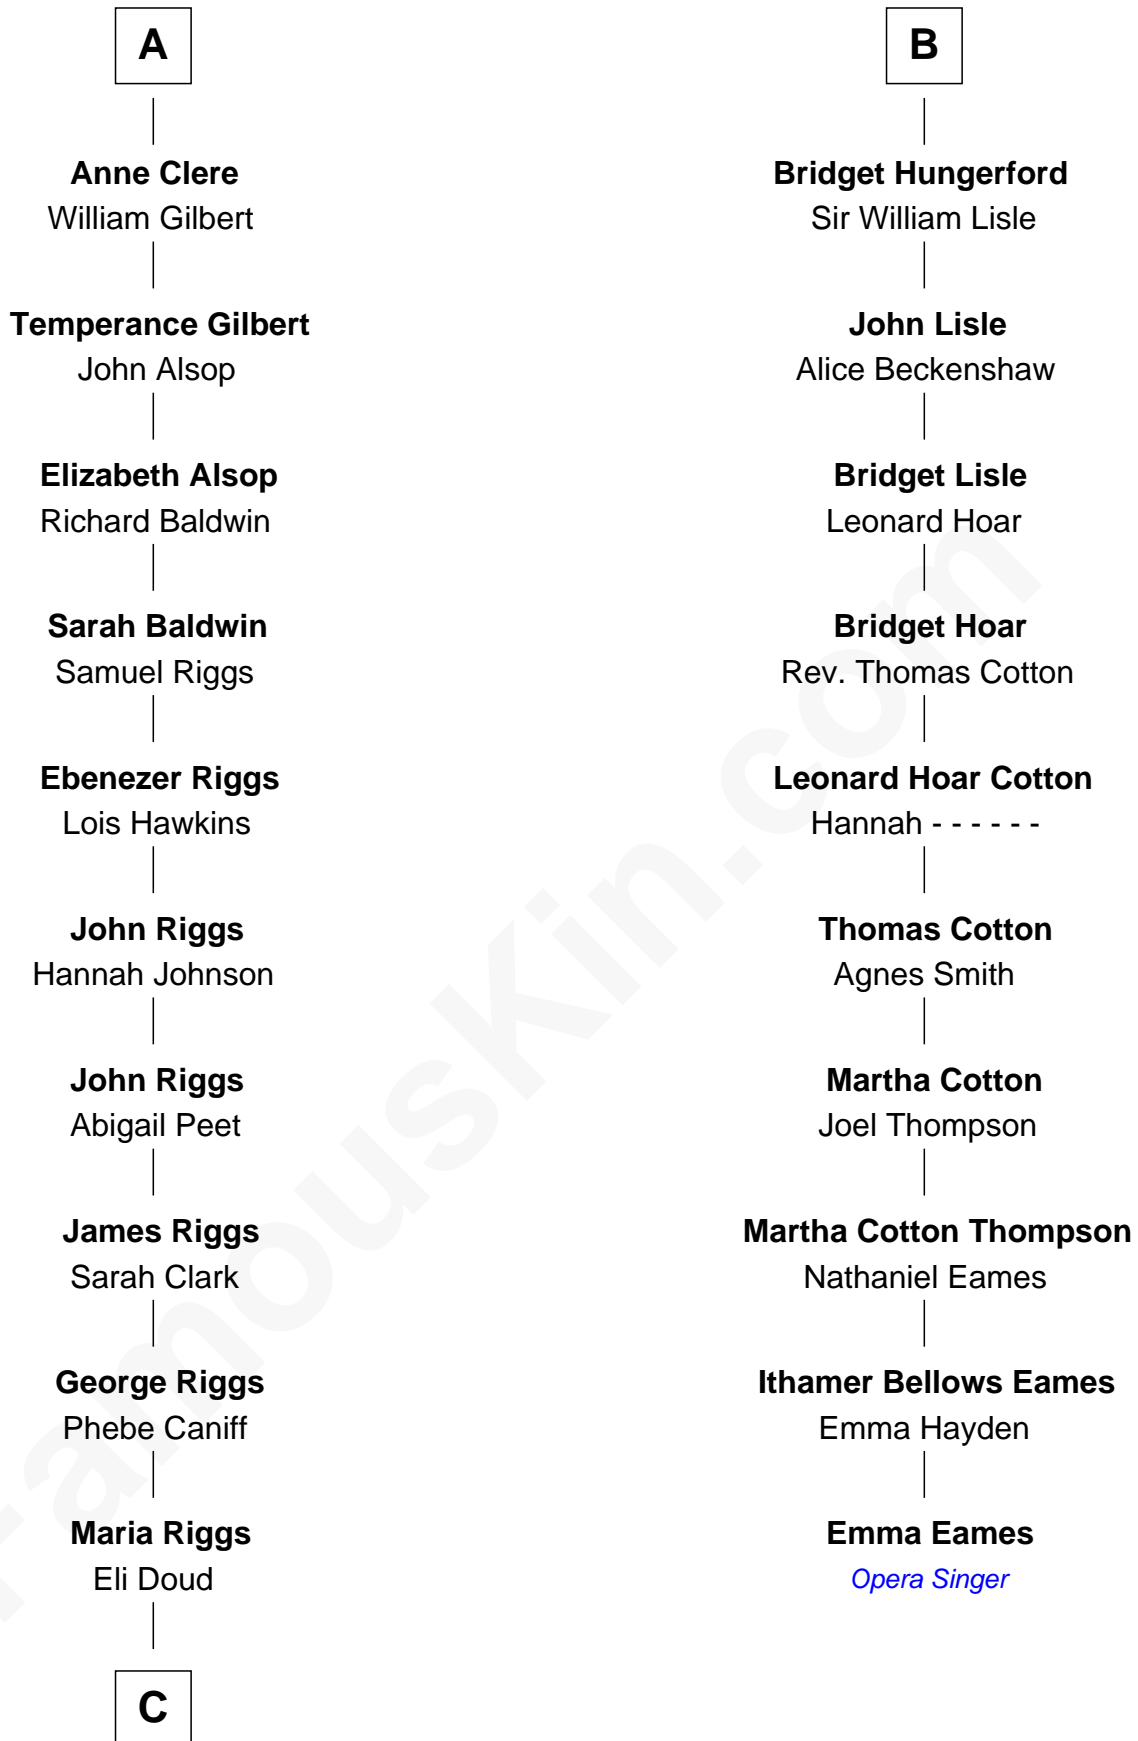

## Relationship Chart of Mamie (Doud) Eisenhower

*First Lady of President Dwight Eisenhower*

16th cousin 3 times removed of

**Emma Eames**

*Opera Singer*

**Sir Richard Fitzalan**

Elizabeth de Bohun

**C**

—  
**Royal Houghton Doud**

Mary Cornelia Sheldon

—  
**John Sheldon Doud**

Elivera Mathilda Carlson

—  
**Mamie (Doud) Eisenhower**

*First Lady of Dwight Eisenhower*

FamousKin.com