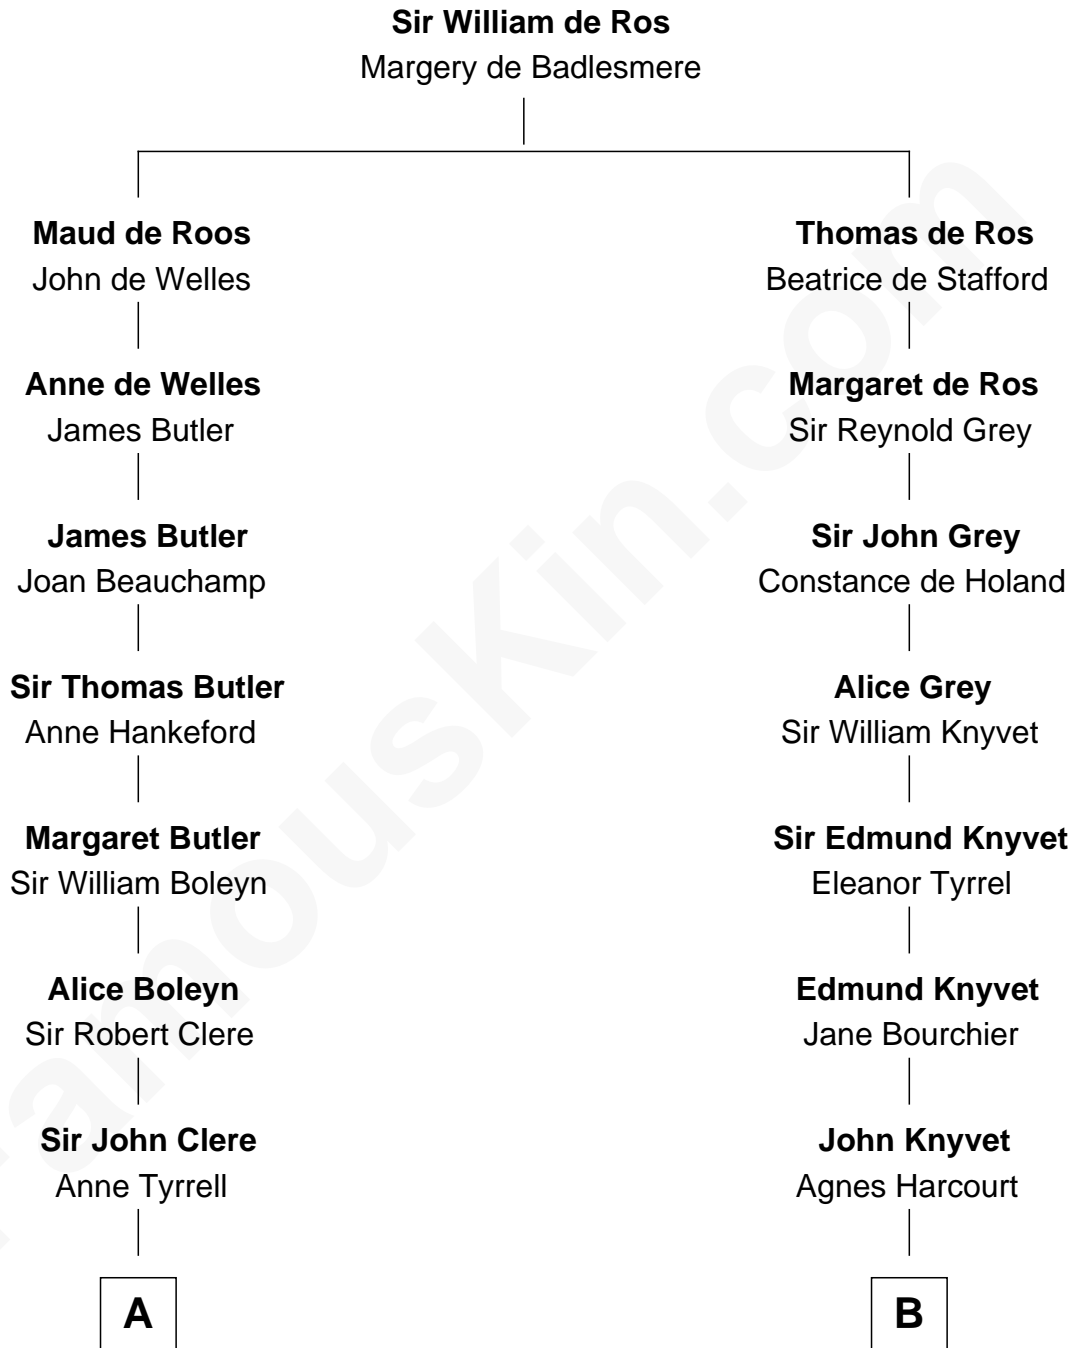

FamousKin.com

Relationship Chart of Mamie (Doud) Eisenhower

First Lady of President Dwight Eisenhower

16th cousin 4 times removed of

Horace Gray

U.S. Supreme Court Justice

C

—
Maria Riggs

Eli Doud

—
Royal Houghton Doud

Mary Cornelia Sheldon

—
John Sheldon Doud

Elivera Mathilda Carlson

—
Mamie (Doud) Eisenhower

First Lady of Dwight Eisenhower

FamousKin.com