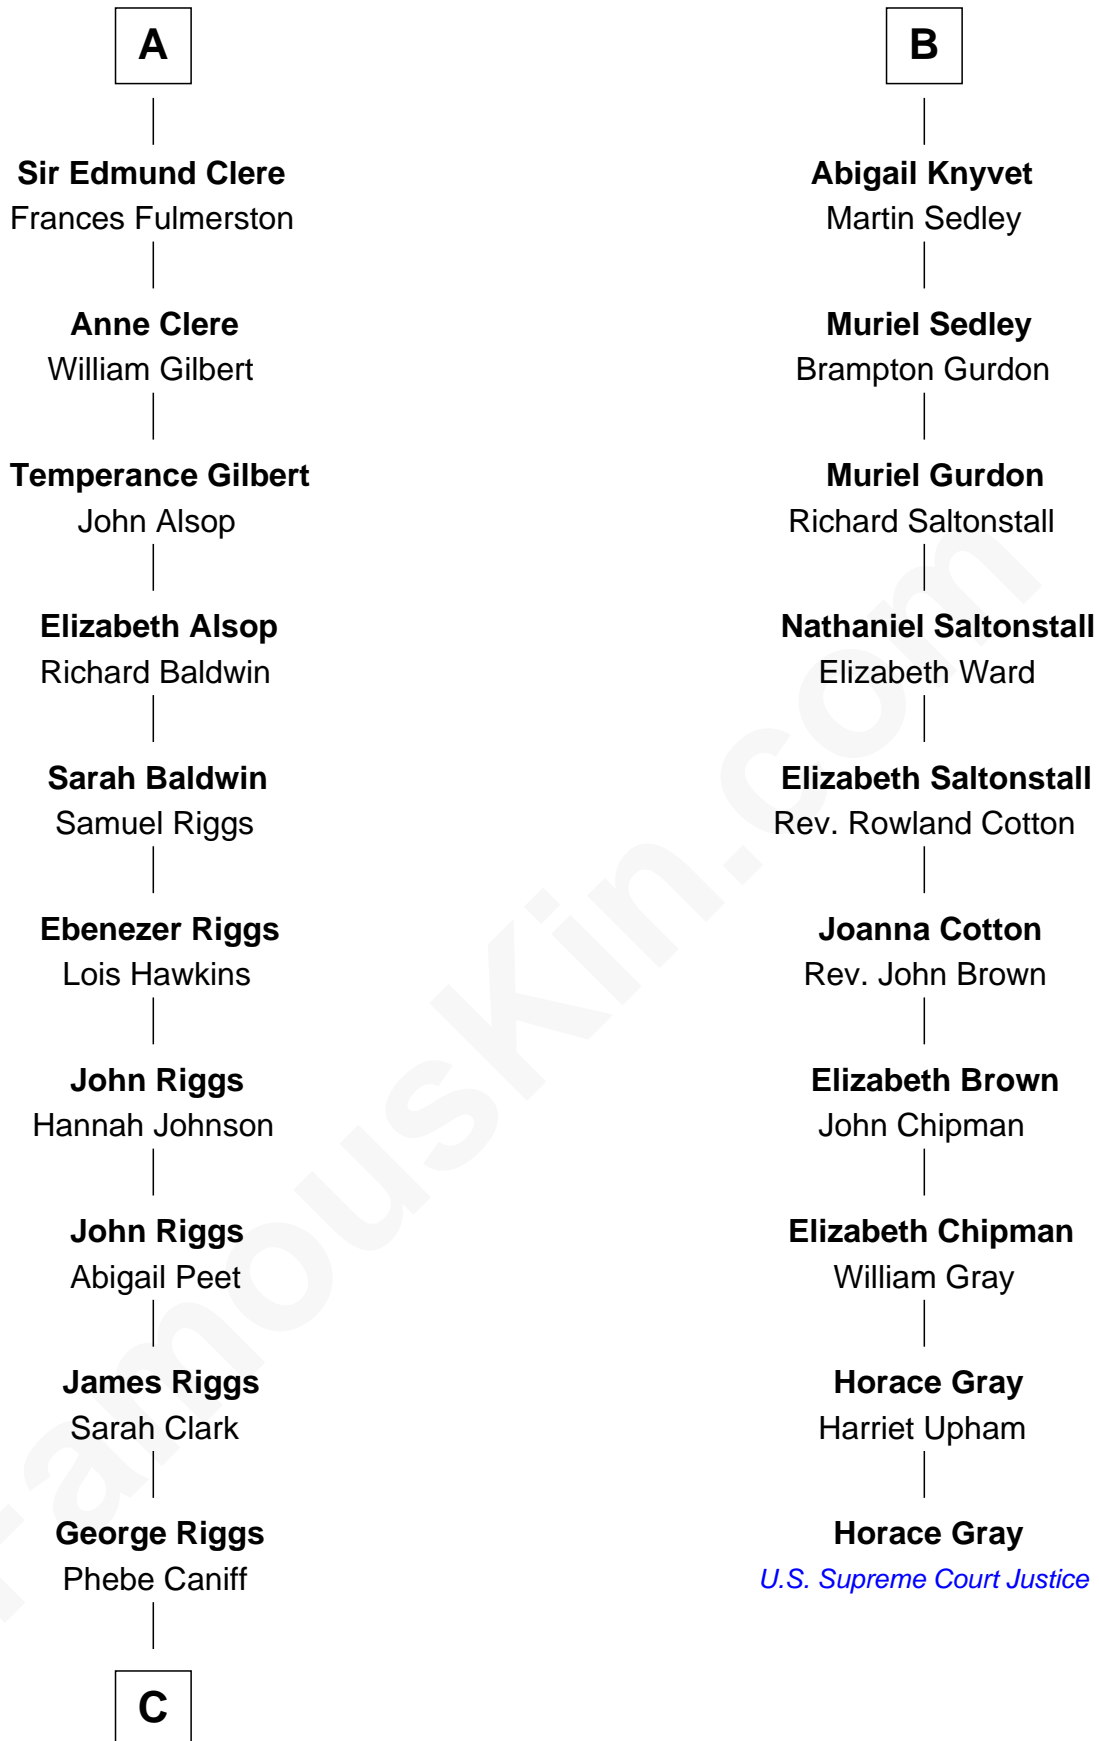

FamousKin.com

Relationship Chart of Mamie (Doud) Eisenhower

First Lady of President Dwight Eisenhower

16th cousin 4 times removed of

Horace Gray

U.S. Supreme Court Justice

C

—
Maria Riggs

Eli Doud

—
Royal Houghton Doud

Mary Cornelia Sheldon

—
John Sheldon Doud

Elivera Mathilda Carlson

—
Mamie (Doud) Eisenhower

First Lady of Dwight Eisenhower

FamousKin.com