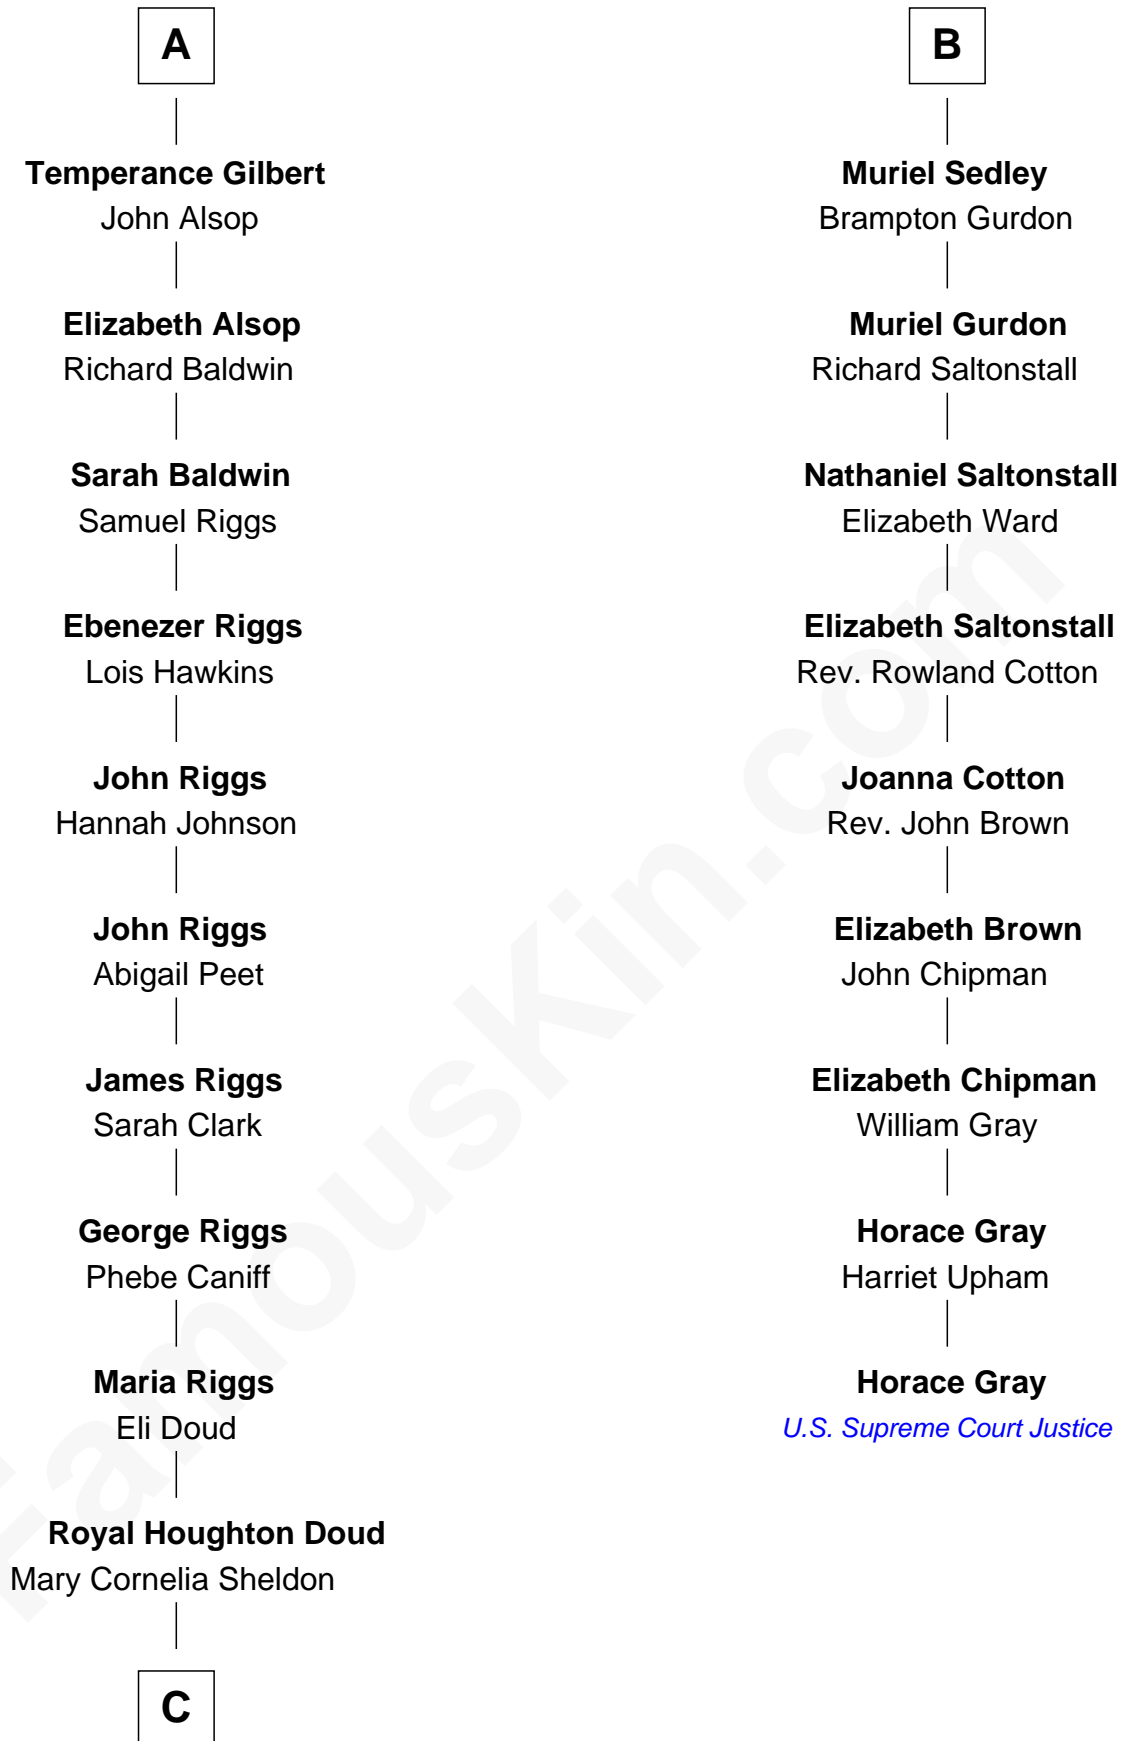

FamousKin.com

Relationship Chart of Mamie (Doud) Eisenhower

First Lady of President Dwight Eisenhower

15th cousin 3 times removed of

Horace Gray

U.S. Supreme Court Justice

C

John Sheldon Doud
Elivera Mathilda Carlson

Mamie (Doud) Eisenhower
First Lady of Dwight Eisenhower

FamousKin.com