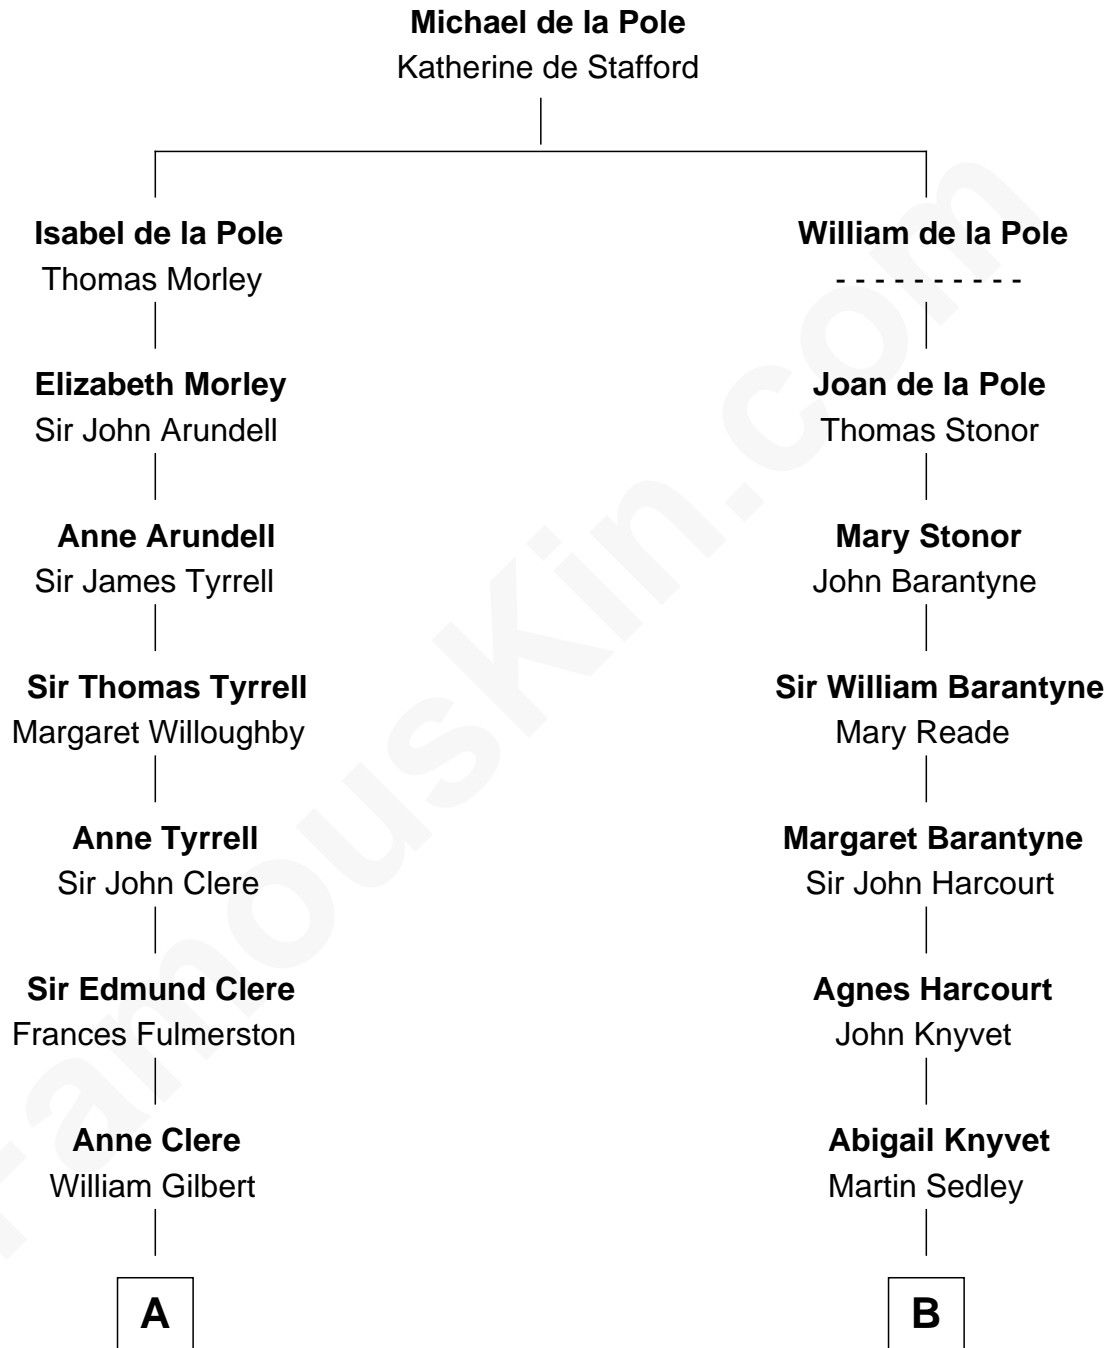

FamousKin.com

Relationship Chart of Mamie (Doud) Eisenhower

First Lady of President Dwight Eisenhower

15th cousin 3 times removed of

Horace Gray

U.S. Supreme Court Justice

C

John Sheldon Doud
Elivera Mathilda Carlson

Mamie (Doud) Eisenhower
First Lady of Dwight Eisenhower

FamousKin.com