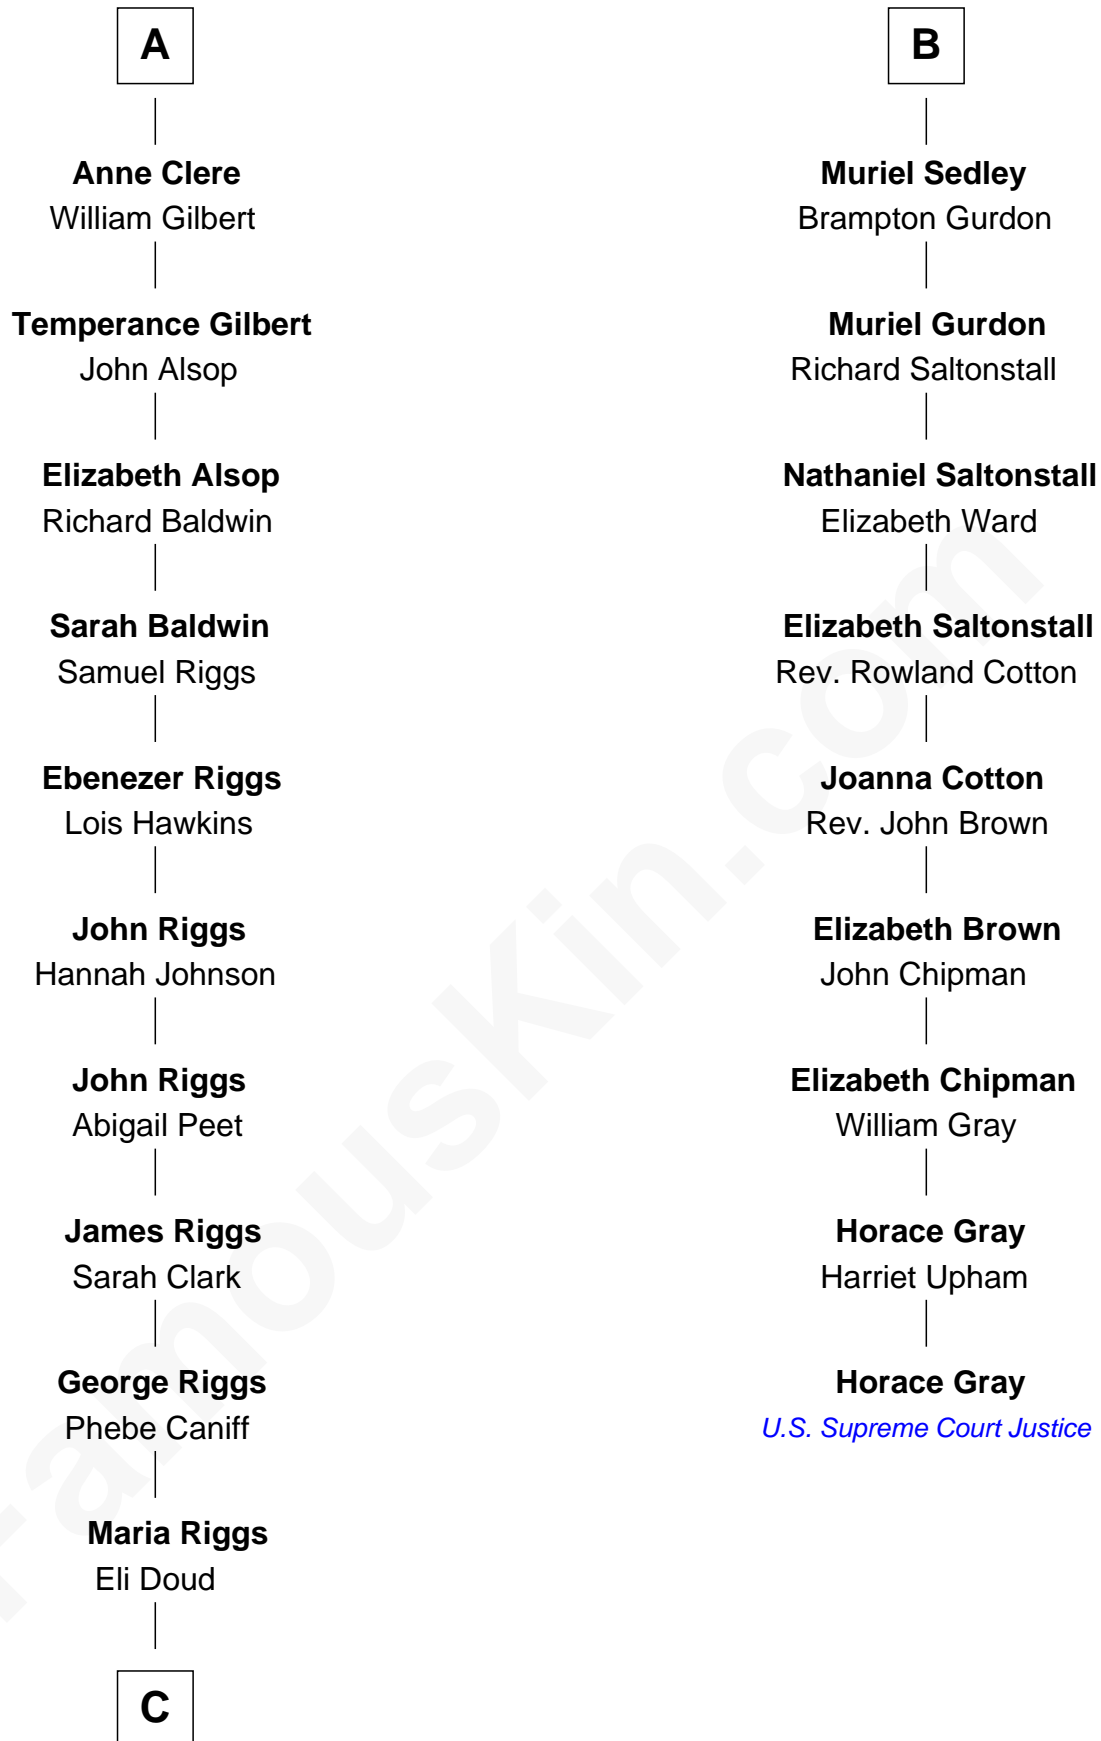

FamousKin.com

Relationship Chart of Mamie (Doud) Eisenhower

First Lady of President Dwight Eisenhower

15th cousin 4 times removed of

Horace Gray

U.S. Supreme Court Justice

C

—
Royal Houghton Doud

Mary Cornelia Sheldon

—
John Sheldon Doud

Elivera Mathilda Carlson

—
Mamie (Doud) Eisenhower

First Lady of Dwight Eisenhower

FamousKin.com