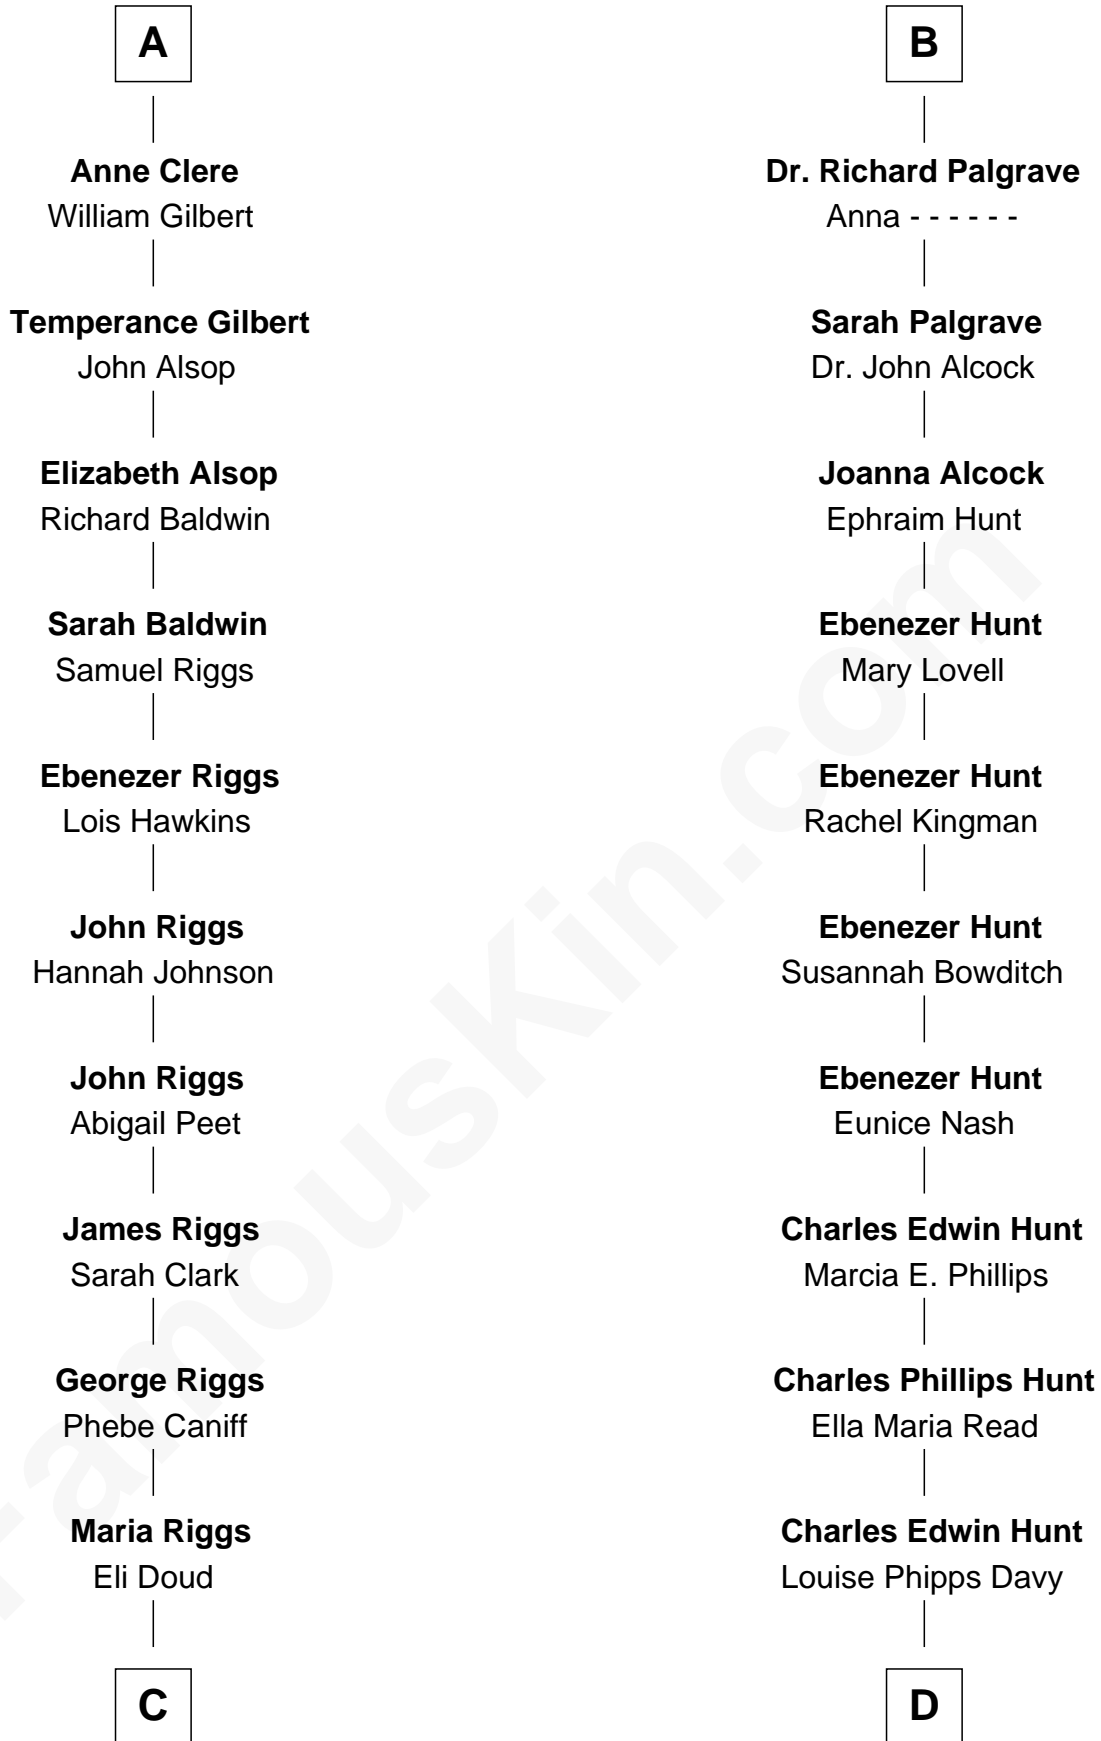

FamousKin.com

Relationship Chart of Mamie (Doud) Eisenhower

First Lady of President Dwight Eisenhower

18th cousin 1 time removed of

Linda Hunt

TV and Movie Actress

Sir Richard Fitzalan
Elizabeth de Bohun

Joan Fitzalan
Sir William Beauchamp

Elizabeth Fitzalan
Sir Robert Goushill

Joan Beauchamp
James Butler

Elizabeth Goushill
Sir Robert Wingfield

Sir Thomas Butler
Anne Hankeford

Elizabeth Wingfield
Sir William Brandon

Margaret Butler
Sir William Boleyn

Eleanor Brandon
John Glemham

Alice Boleyn
Sir Robert Clere

Anne Glemham
Henry Palgrave

Sir John Clere
Anne Tyrrell

Thomas Palgrave
Alice Gunton

Sir Edmund Clere
Frances Fulmerston

Rev. Edward Palgrave

A

B

C

Royal Houghton Doud
Mary Cornelia Sheldon

John Sheldon Doud
Elivera Mathilda Carlson

Mamie (Doud) Eisenhower
First Lady of Dwight Eisenhower

D

Raymond Davy Hunt
Elsie R. Doying

Linda Hunt
TV and Movie Actress