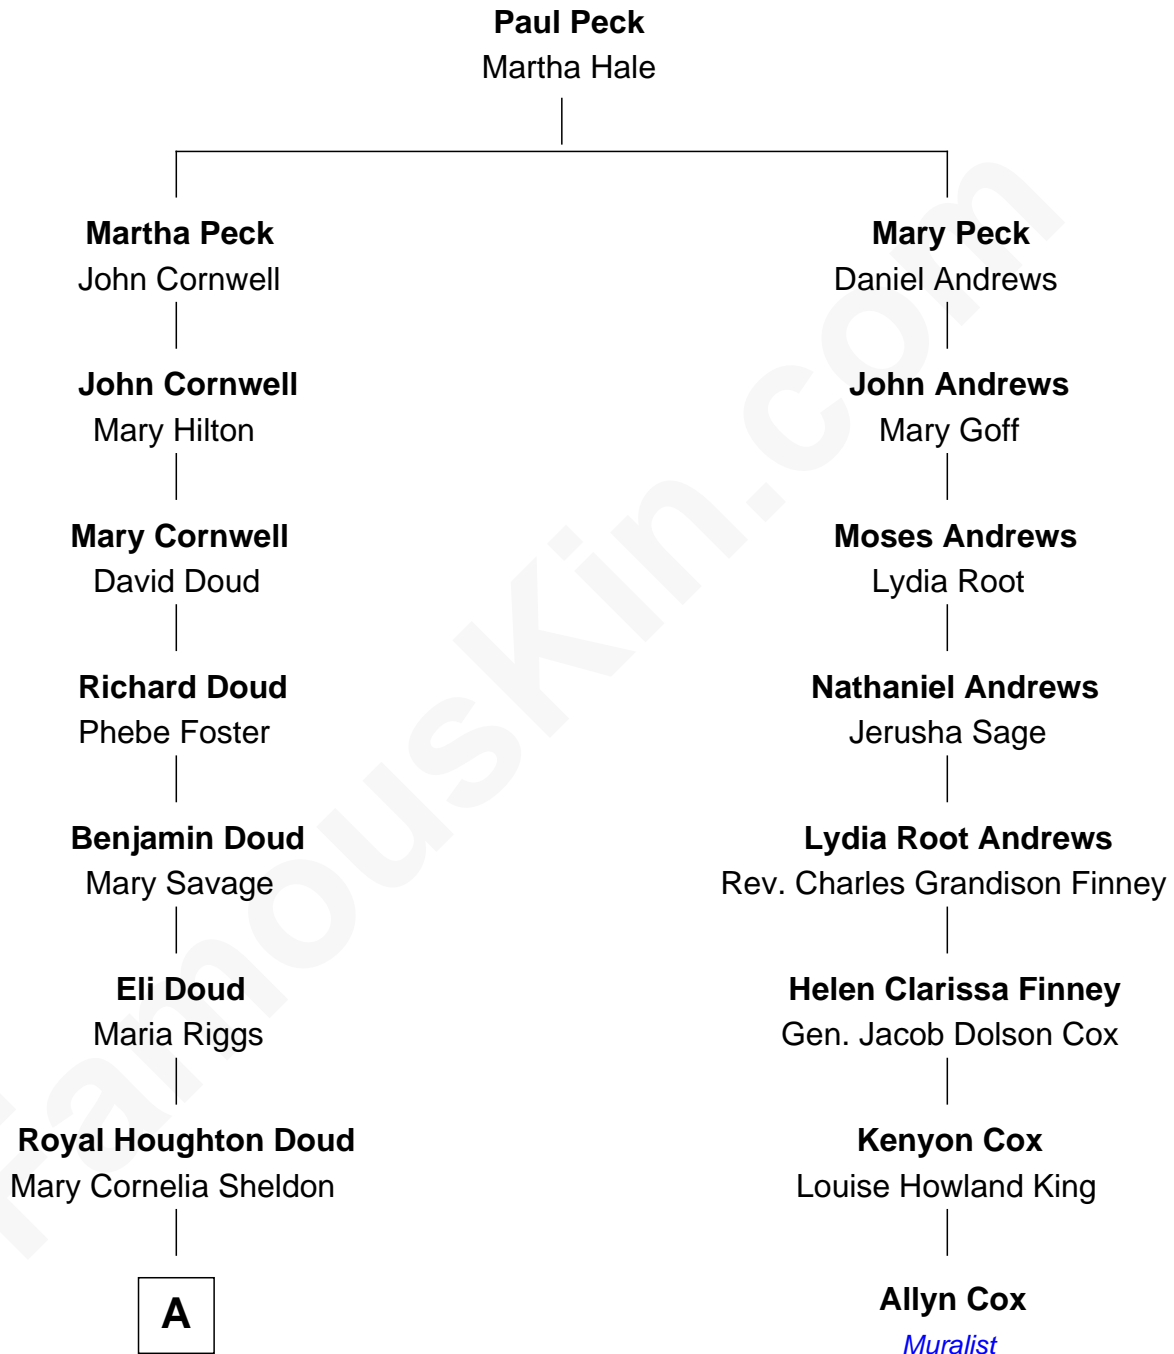

FamousKin.com

Relationship Chart of

Mamie (Doud) Eisenhower

First Lady of President Dwight Eisenhower

7th cousin 1 time removed of

Allyn Cox
Muralist

A

—
John Sheldon Doud
Elivera Mathilda Carlson

—
Mamie (Doud) Eisenhower
First Lady of Dwight Eisenhower

FamousKin.com