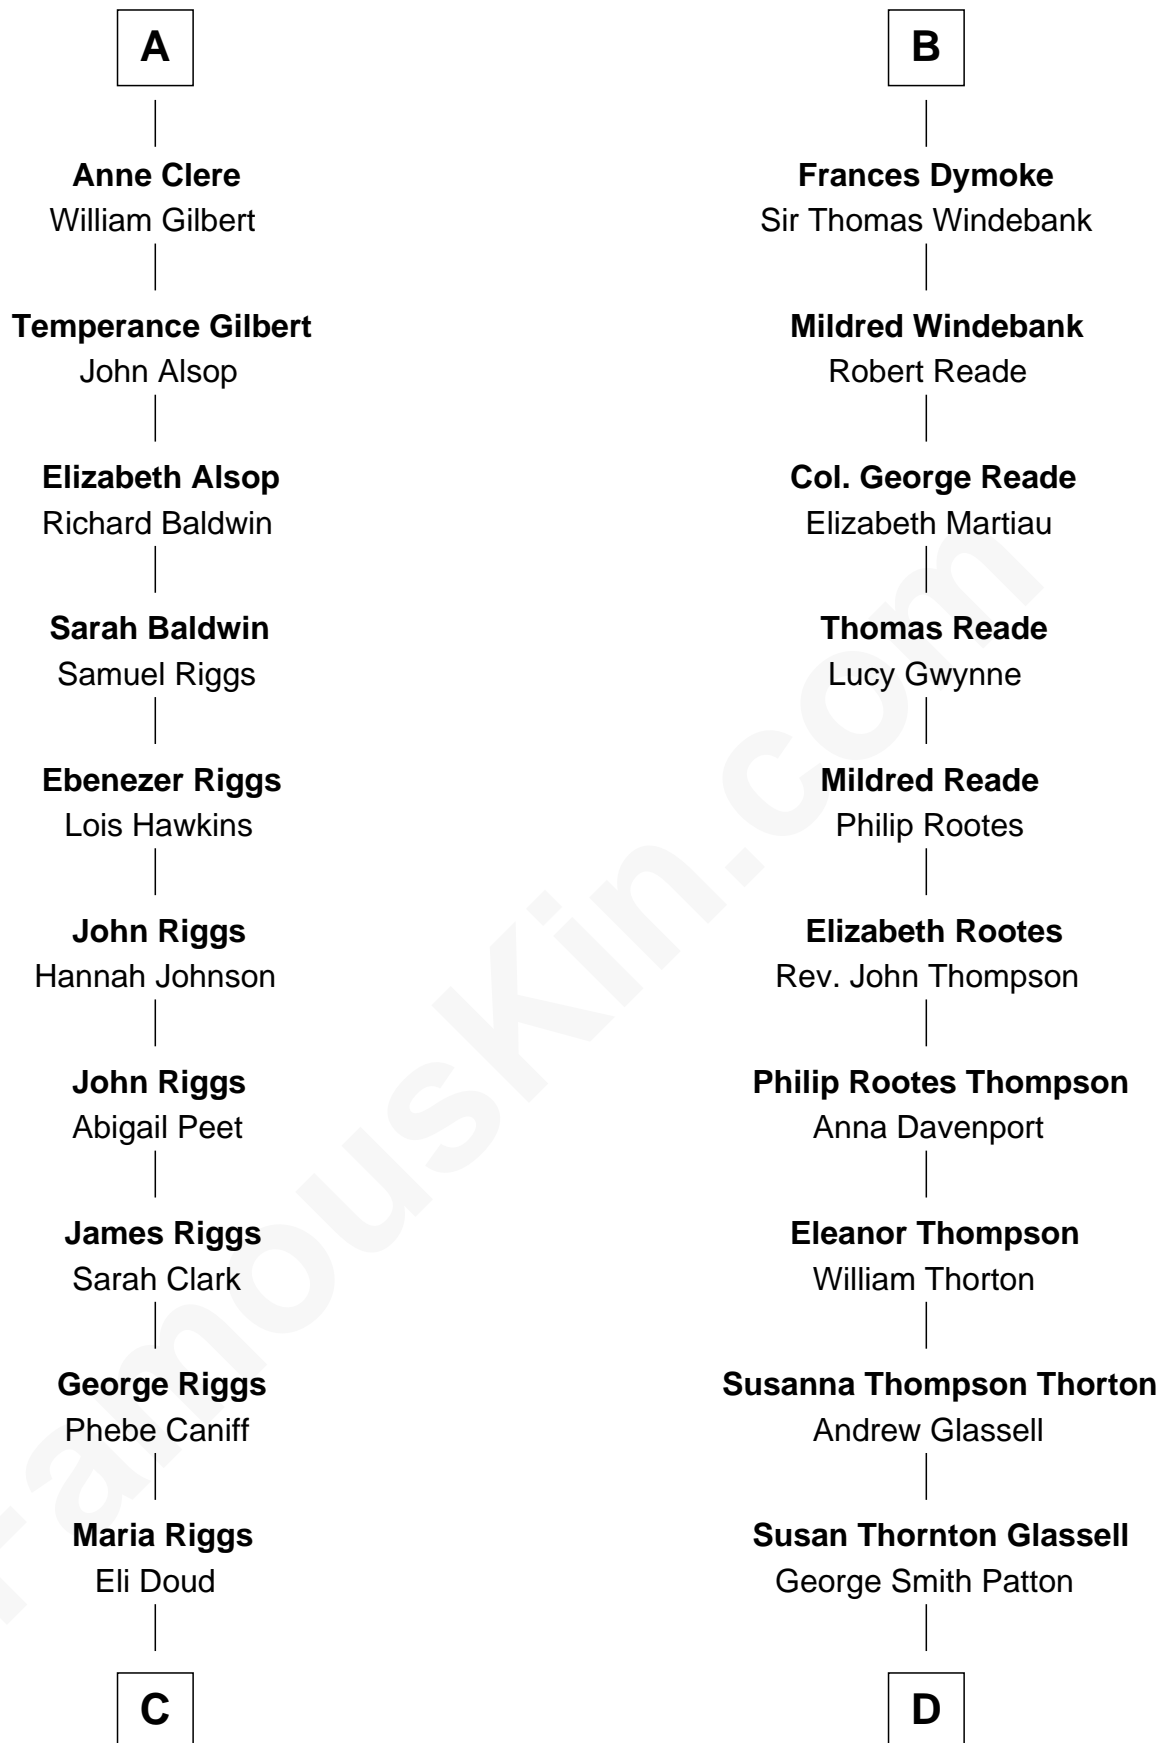

FamousKin.com

Relationship Chart of Mamie (Doud) Eisenhower

First Lady of President Dwight Eisenhower

18th cousin 1 time removed of

General George S. Patton

U.S. Army - World War II

Sir Thomas de Beauchamp

Katherine de Mortimer

Sir William Beauchamp

Joan Fitzalan

Joan Beauchamp

James Butler

Sir Thomas Butler

Anne Hankeford

Margaret Butler

Sir William Boleyn

Sir Thomas Dymoke

Sir Robert Dymoke

Ann Sparrow

Sir Edward Dymoke

Anne Talboys

B

C

Royal Houghton Doud
Mary Cornelia Sheldon