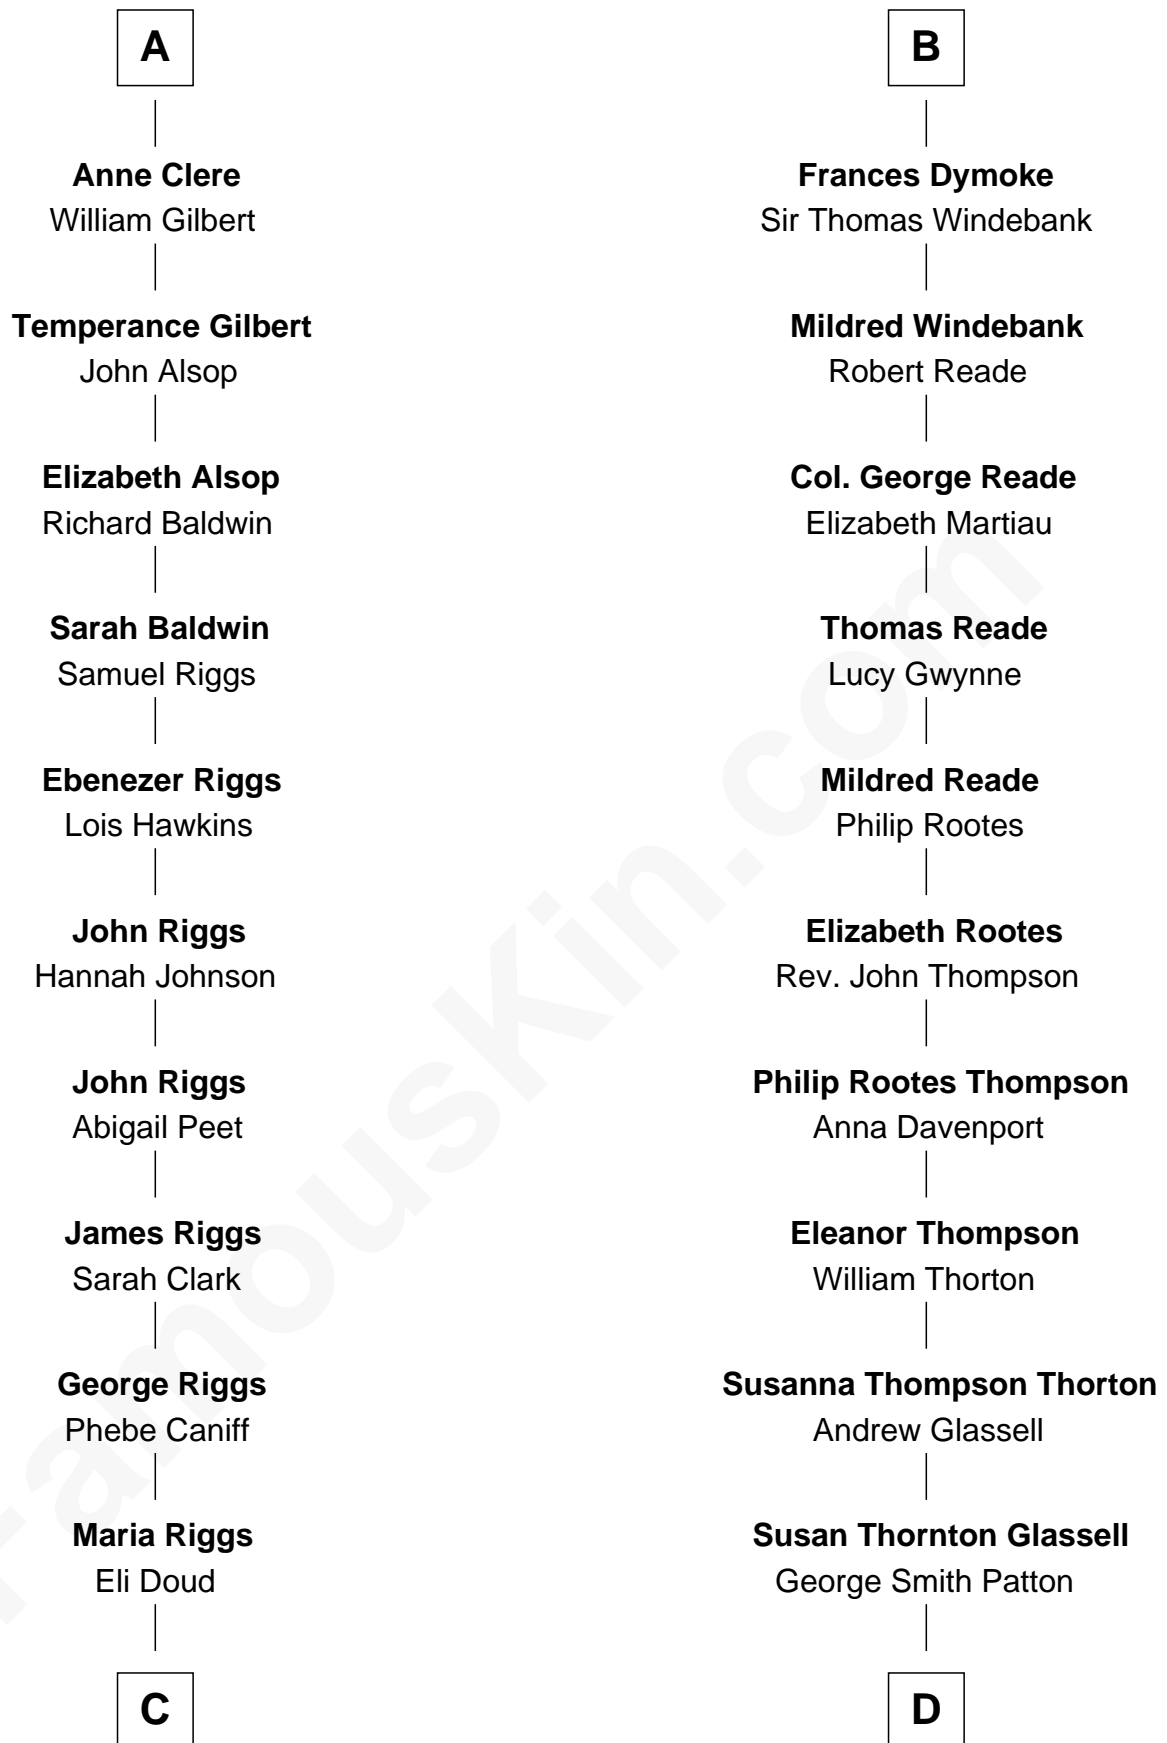

## Relationship Chart of Mamie (Doud) Eisenhower

*First Lady of President Dwight Eisenhower*

18th cousin 1 time removed of

## General George S. Patton

*U.S. Army - World War II*

**C**

**Royal Houghton Doud**  
Mary Cornelia Sheldon

**John Sheldon Doud**  
Elivera Mathilda Carlson

**Mamie (Doud) Eisenhower**  
*First Lady of Dwight Eisenhower*