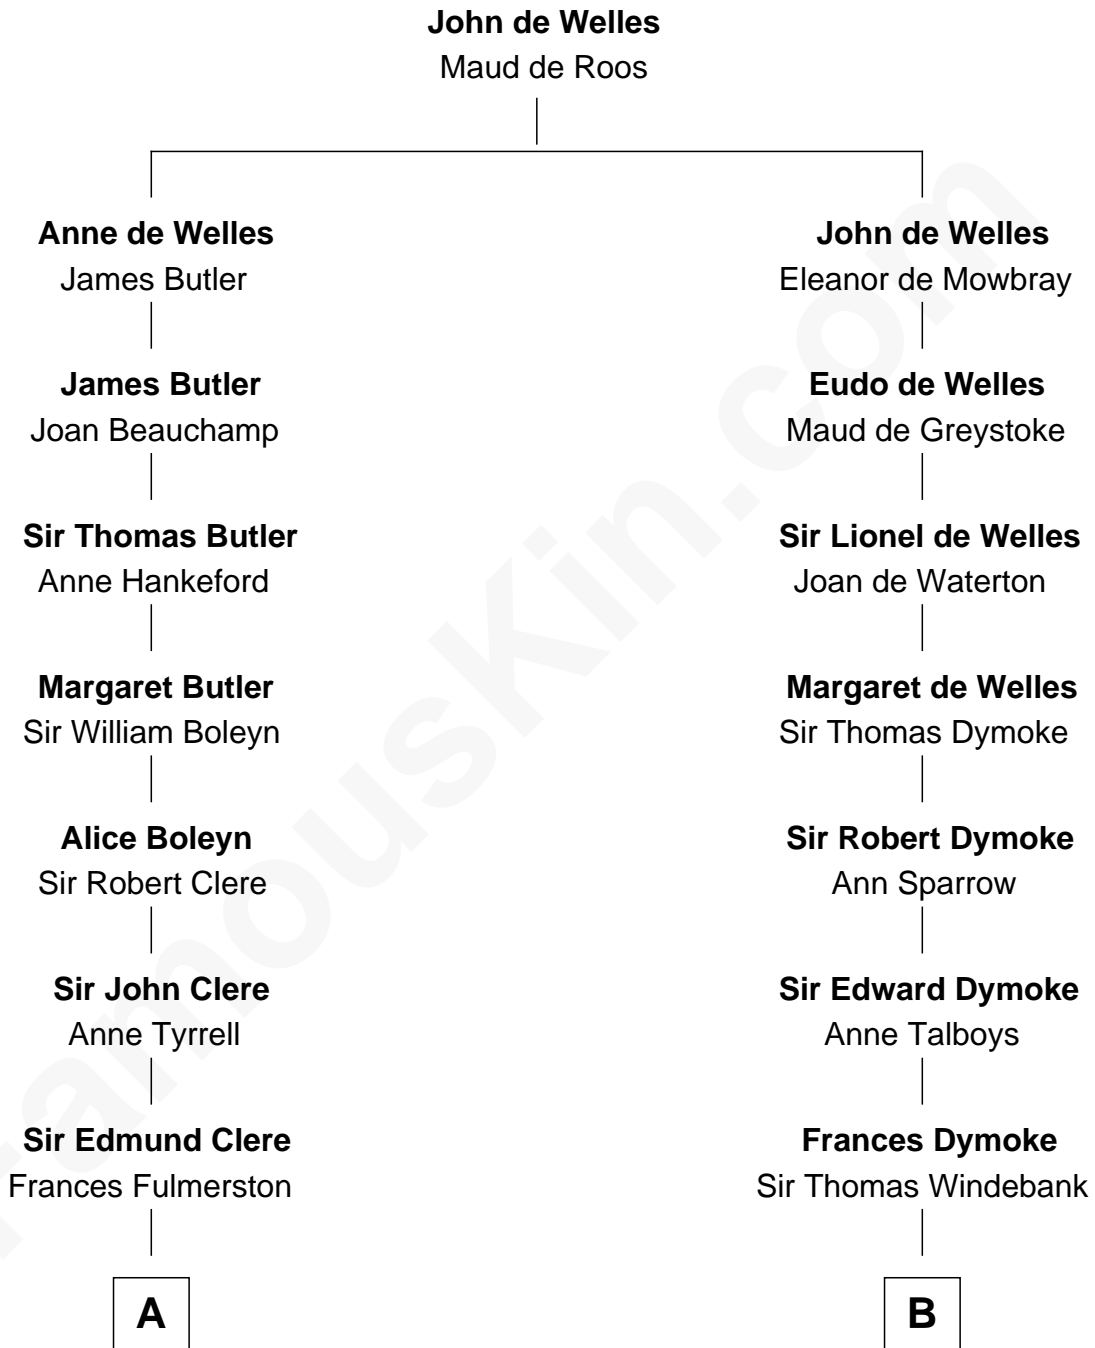

# FamousKin.com

## Relationship Chart of Mamie (Doud) Eisenhower

*First Lady of President Dwight Eisenhower*

17th cousin 2 times removed of

## General George S. Patton

*U.S. Army - World War II*

**C**

—  
**Royal Houghton Doud**

Mary Cornelia Sheldon

—  
**John Sheldon Doud**

Elivera Mathilda Carlson

—  
**Mamie (Doud) Eisenhower**

*First Lady of Dwight Eisenhower*

FamousKin.com