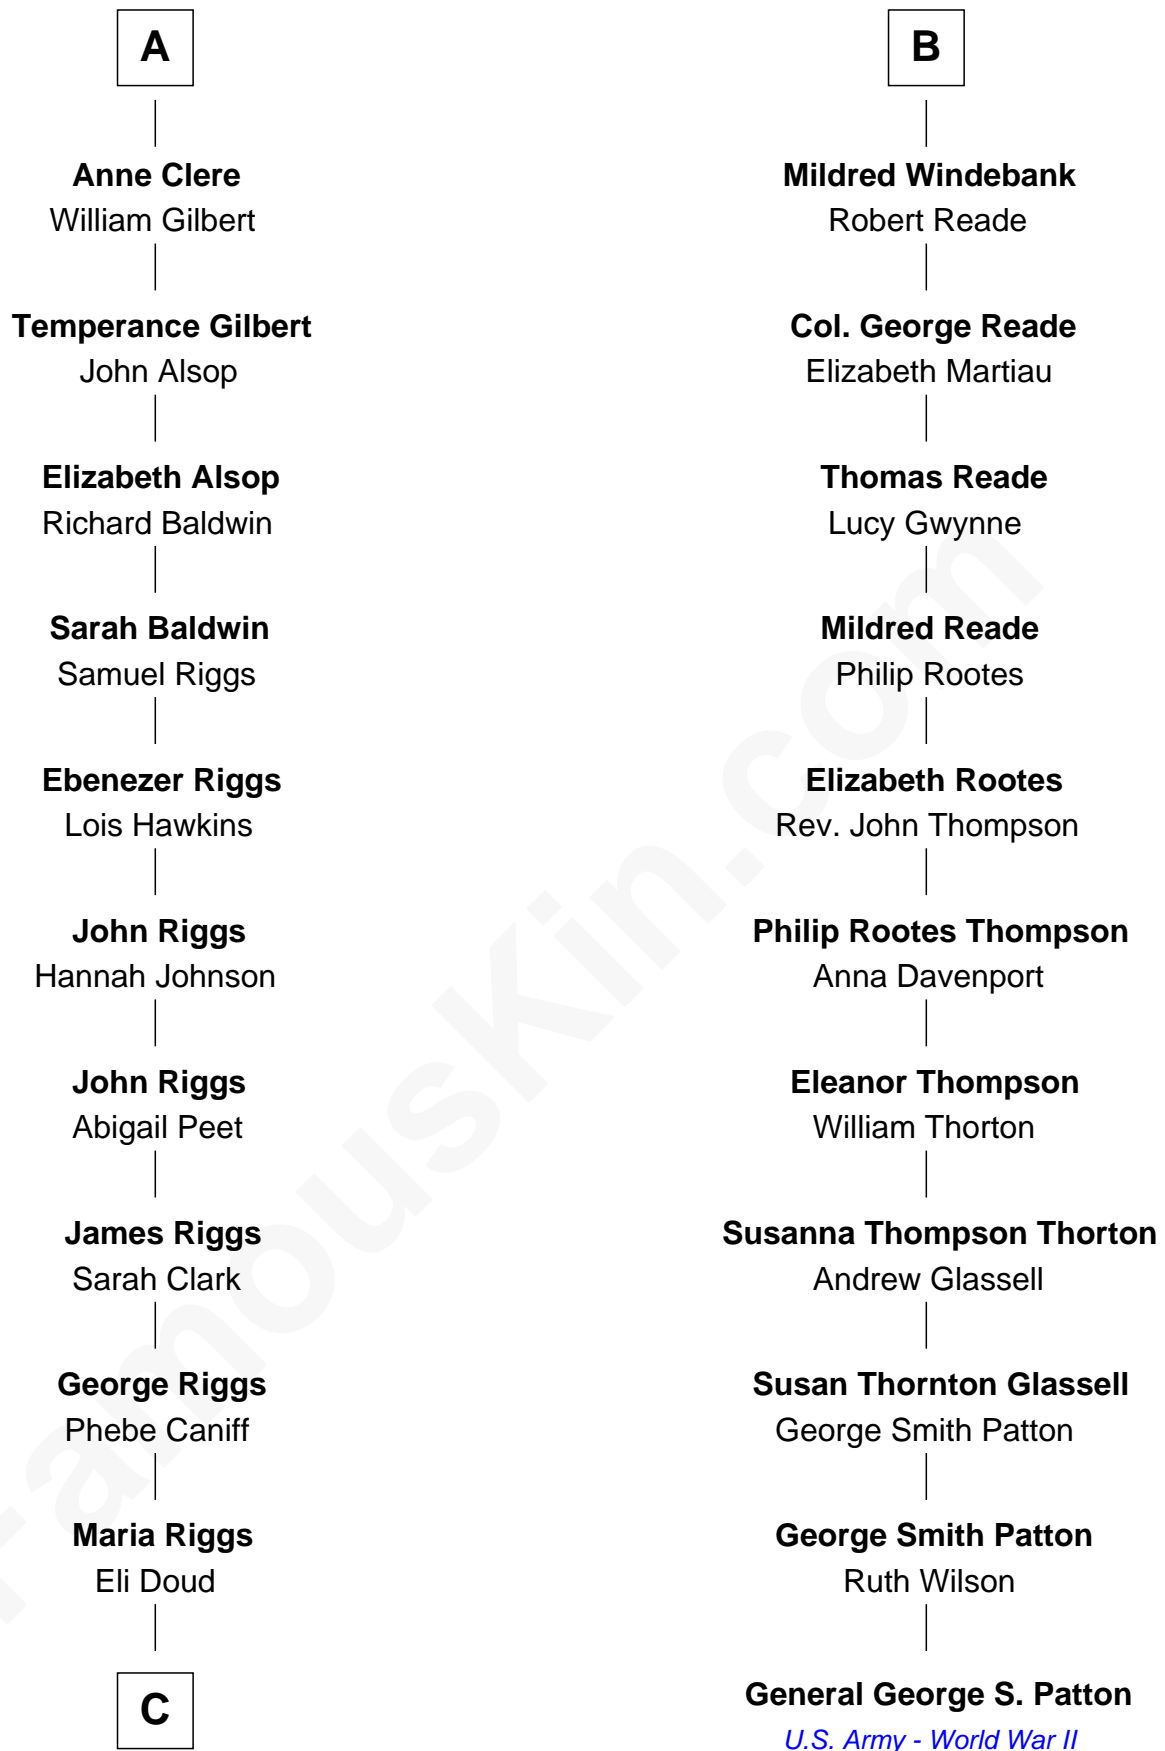

## Relationship Chart of Mamie (Doud) Eisenhower

*First Lady of President Dwight Eisenhower*

17th cousin 2 times removed of

## General George S. Patton

*U.S. Army - World War II*

**C**

—  
**Royal Houghton Doud**

Mary Cornelia Sheldon

—  
**John Sheldon Doud**

Elivera Mathilda Carlson

—  
**Mamie (Doud) Eisenhower**