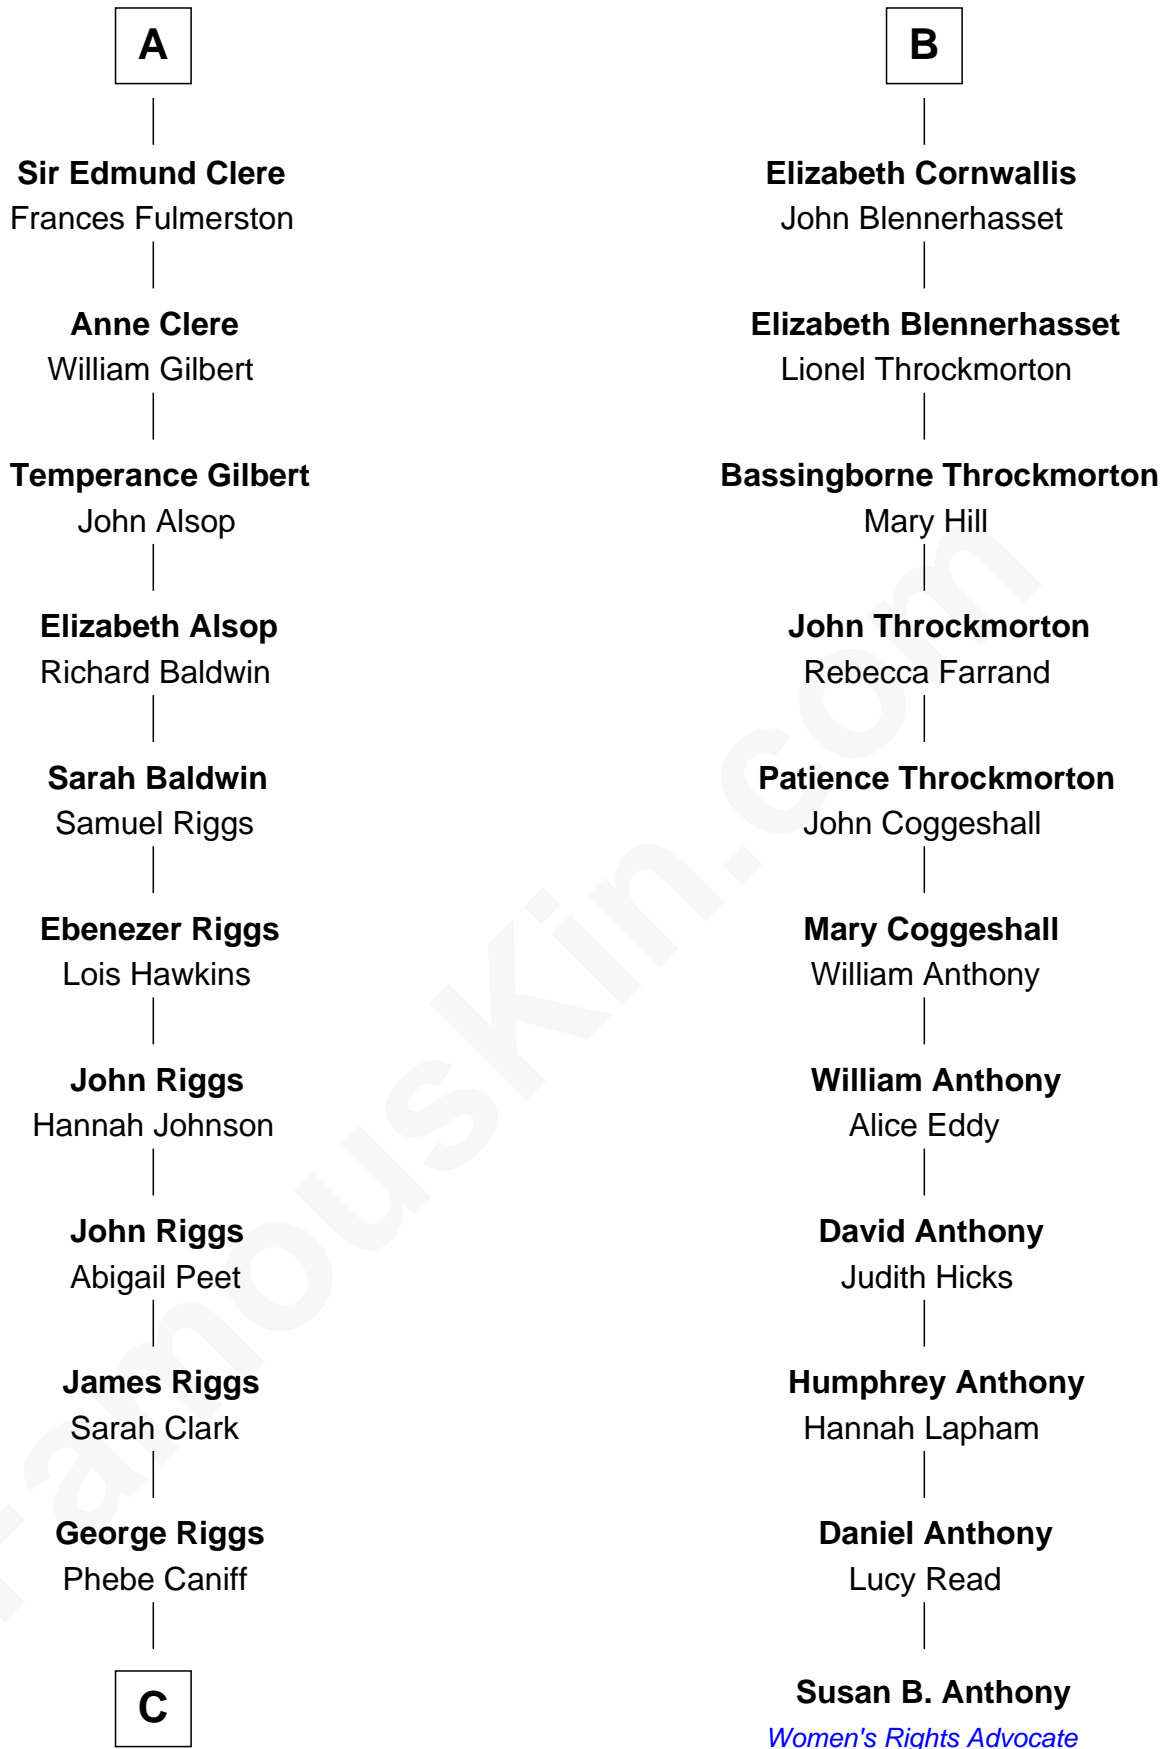

## Relationship Chart of Mamie (Doud) Eisenhower

*First Lady of President Dwight Eisenhower*

17th cousin 3 times removed of

**Susan B. Anthony**

*Women's Rights Advocate*

**C**

—  
**Maria Riggs**

Eli Doud

—  
**Royal Houghton Doud**

Mary Cornelia Sheldon

—  
**John Sheldon Doud**

Elivera Mathilda Carlson

—  
**Mamie (Doud) Eisenhower**

*First Lady of Dwight Eisenhower*

FamousKin.com