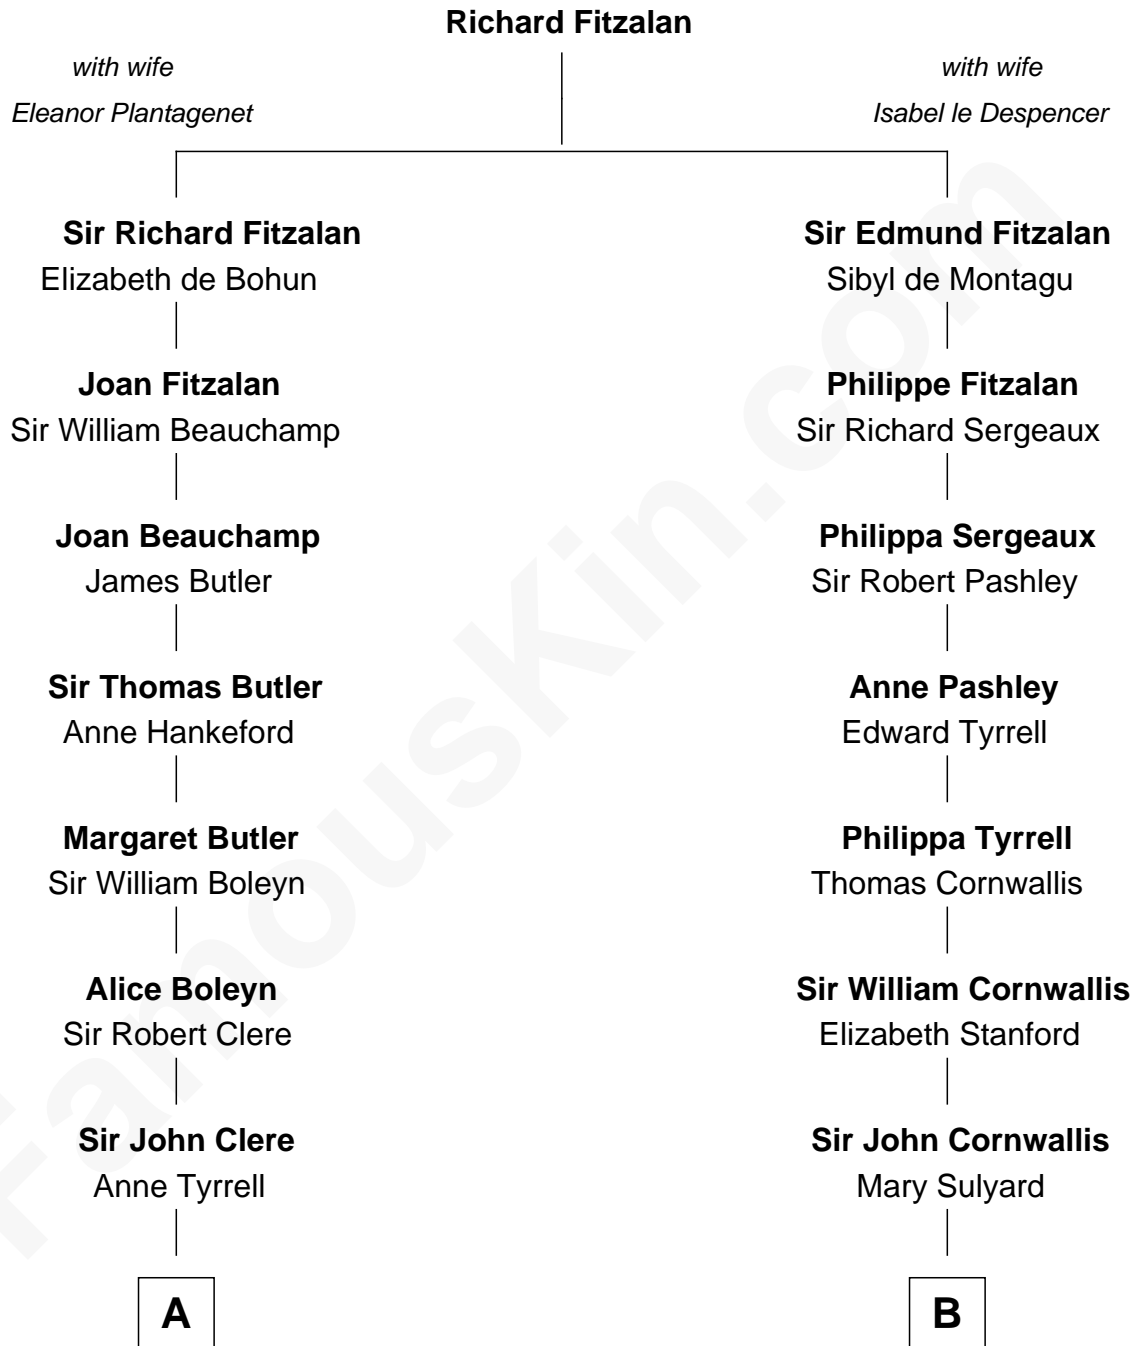

# FamousKin.com

## Relationship Chart of Mamie (Doud) Eisenhower

*First Lady of President Dwight Eisenhower*

17th cousin 3 times removed of

**Susan B. Anthony**

*Women's Rights Advocate*

**C**

—  
**Maria Riggs**

Eli Doud

—  
**Royal Houghton Doud**

Mary Cornelia Sheldon

—  
**John Sheldon Doud**

Elivera Mathilda Carlson

—  
**Mamie (Doud) Eisenhower**

*First Lady of Dwight Eisenhower*

FamousKin.com