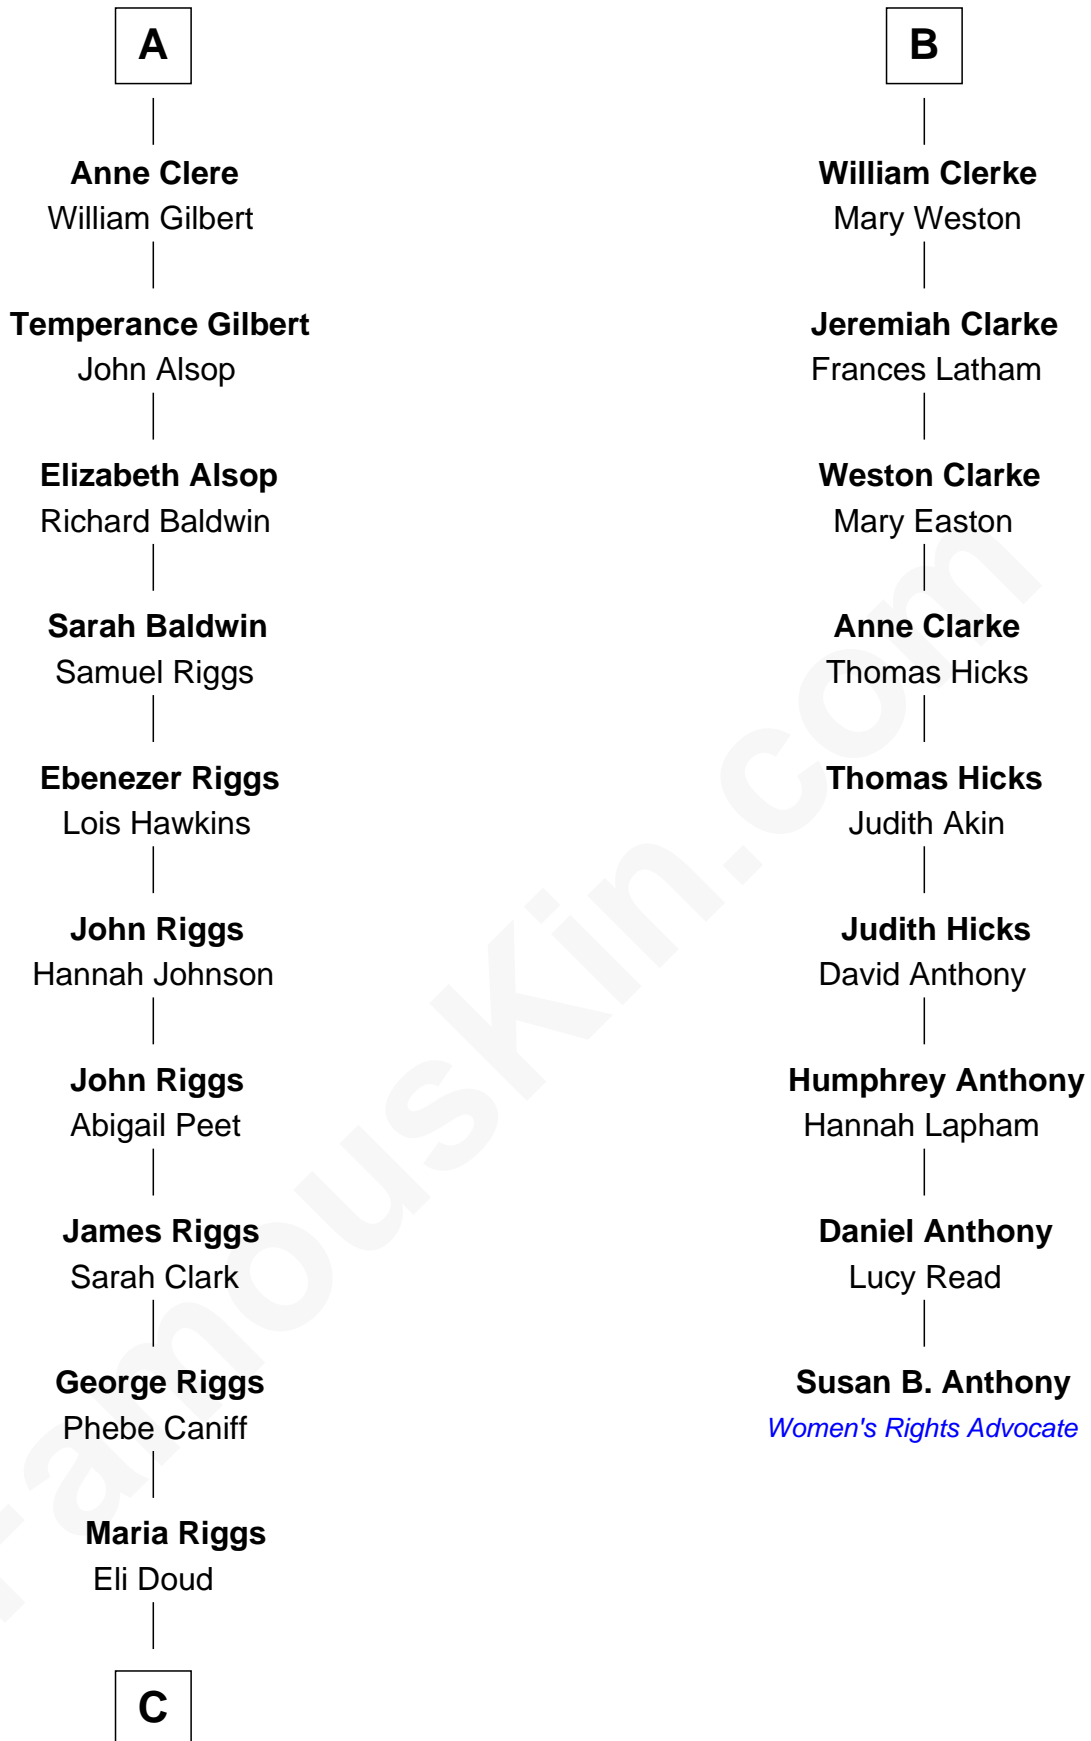

## Relationship Chart of Mamie (Doud) Eisenhower

*First Lady of President Dwight Eisenhower*

15th cousin 4 times removed of

**Susan B. Anthony**

*Women's Rights Advocate*

**John de Welles**

Maud de Roos

**Anne de Welles**

Sir Robert Clere

**Sir John Clere**

Anne Tyrrell

**Sir Edmund Clere**

Frances Fulmerston

**A**

**Margery de Welles**

Stephen le Scrope

**Maude le Scrope**

Sir Baldwin Freville

**Elizabeth Freville**

Sir Thomas Ferrers

**Sir Henry Ferrers**

Margaret Heckstall

**Elizabeth Ferrers**

James Clerke

**George Clerke**

Elizabeth Wilsford

**James Clerke**

Mary Saxby

**B**

C

—  
**Royal Houghton Doud**

Mary Cornelia Sheldon