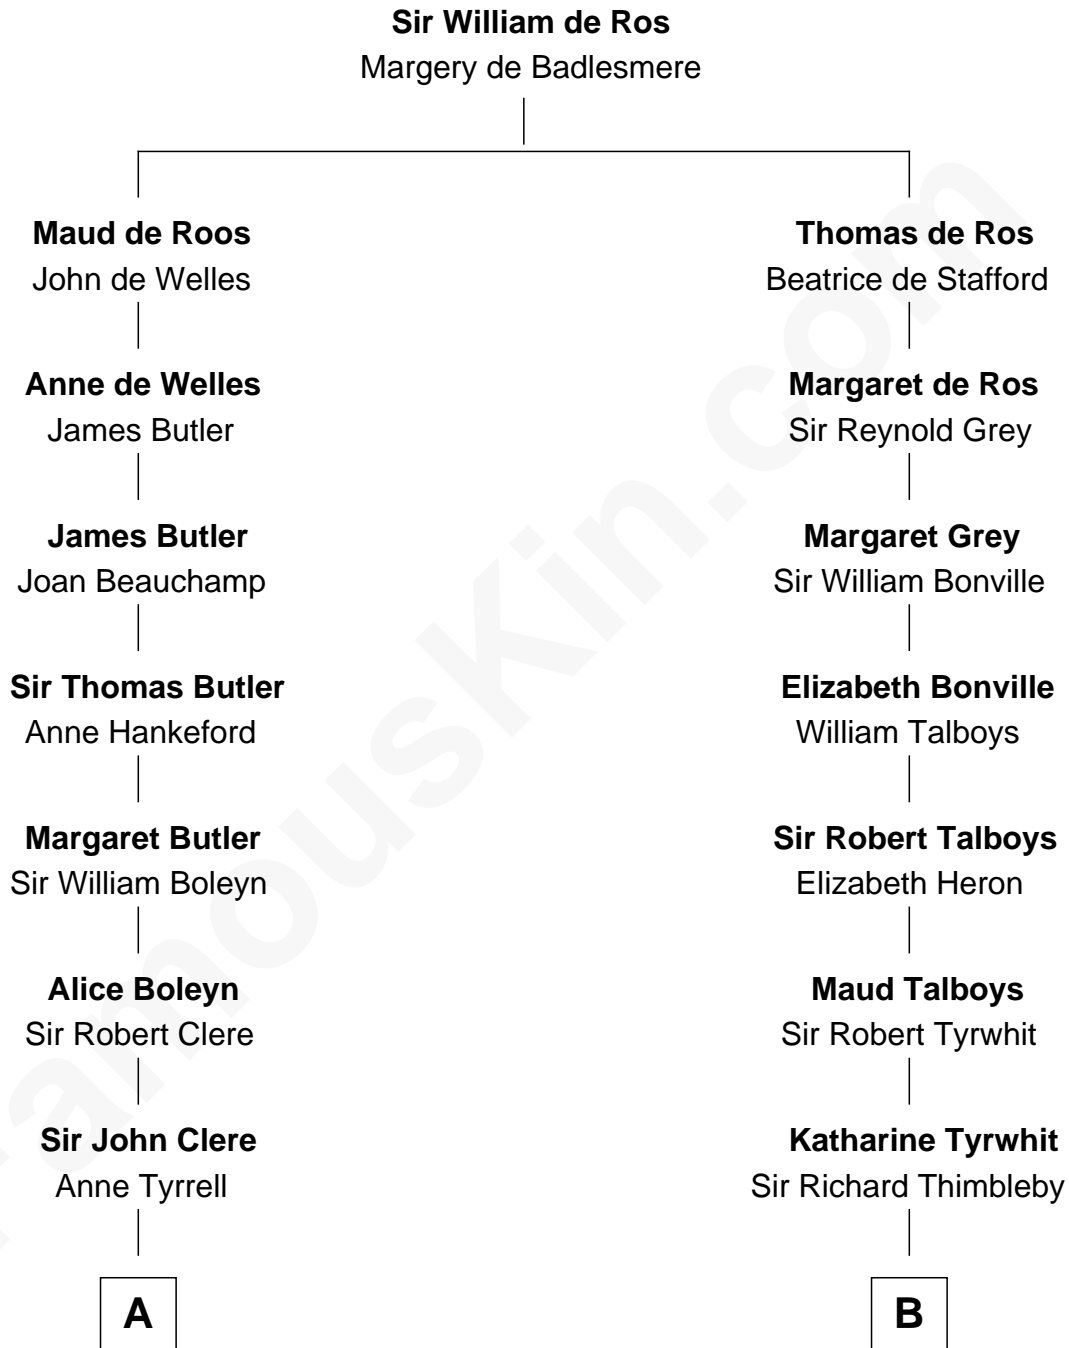

FamousKin.com

Relationship Chart of Mamie (Doud) Eisenhower

First Lady of President Dwight Eisenhower

19th cousin 1 time removed of

Mitt Romney

70th Governor of Massachusetts

C

Maria Riggs
Eli Doud

Royal Houghton Doud
Mary Cornelia Sheldon

John Sheldon Doud
Elivera Mathilda Carlson

Mamie (Doud) Eisenhower
First Lady of Dwight Eisenhower

D

Alma Luella Robison
Harold Arundel LaFount

Lenore Emily LaFount
George Wilcken Romney

Mitt Romney
70th Governor of Massachusetts

FamousKin.com