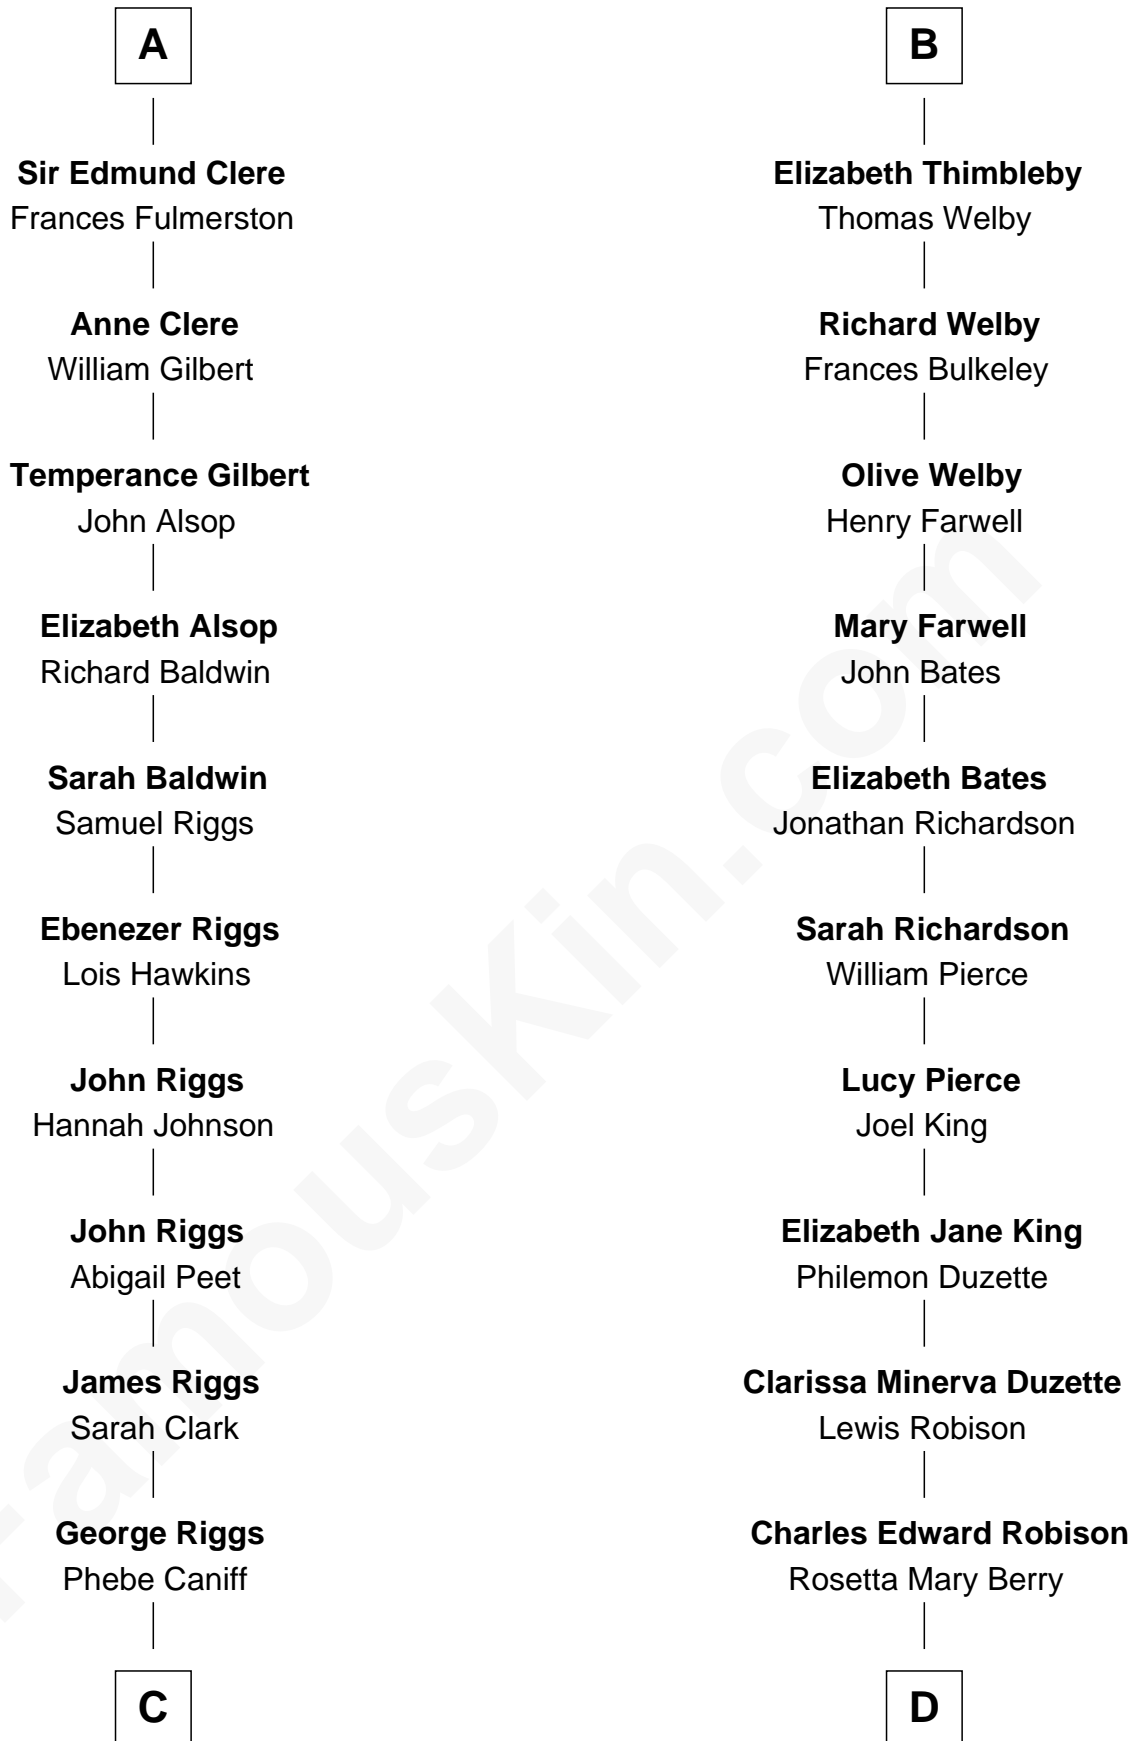

FamousKin.com

Relationship Chart of Mamie (Doud) Eisenhower

First Lady of President Dwight Eisenhower

19th cousin 1 time removed of

Mitt Romney

70th Governor of Massachusetts

C

Maria Riggs
Eli Doud

Royal Houghton Doud
Mary Cornelia Sheldon

John Sheldon Doud
Elivera Mathilda Carlson

Mamie (Doud) Eisenhower
First Lady of Dwight Eisenhower

D

Alma Luella Robison
Harold Arundel LaFount

Lenore Emily LaFount
George Wilcken Romney