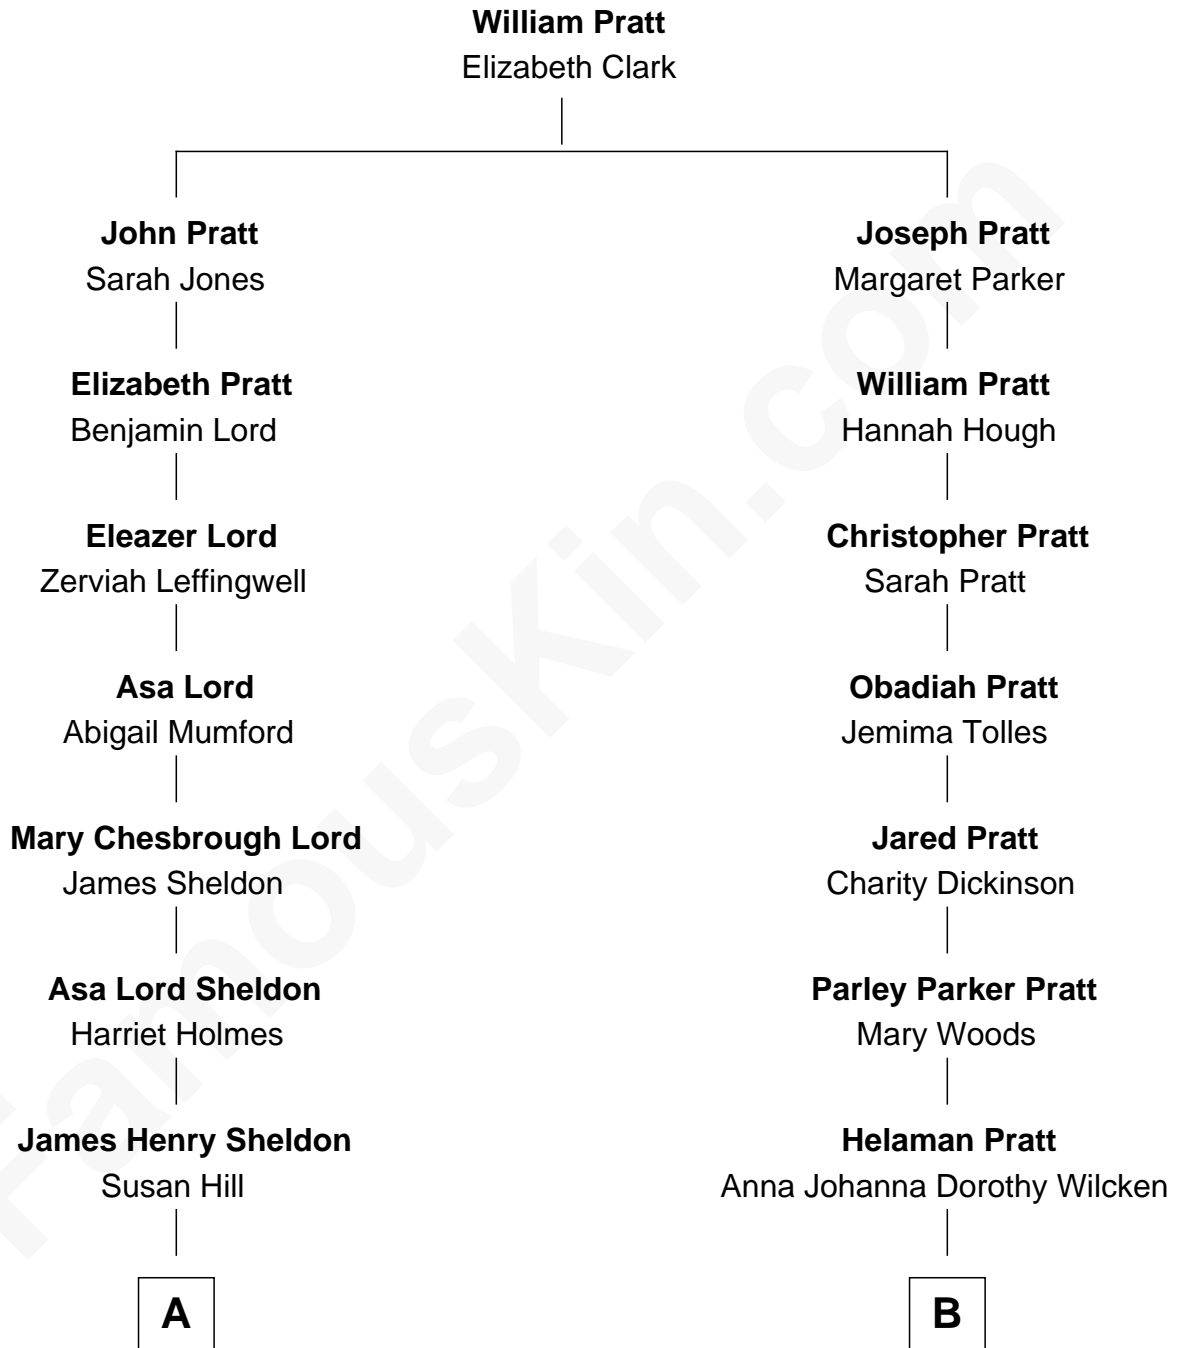

FamousKin.com

Relationship Chart of Mamie (Doud) Eisenhower

First Lady of President Dwight Eisenhower

8th cousin 1 time removed of

George Romney

43rd Governor of Michigan

A

Mary Cornelia Sheldon

Royal Houghton Doud

John Sheldon Doud

Elivera Mathilda Carlson

Mamie (Doud) Eisenhower

First Lady of Dwight Eisenhower

B

Anna Amelia Pratt

Gaskell Samuel Romney

George Romney

43rd Governor of Michigan

FamousKin.com