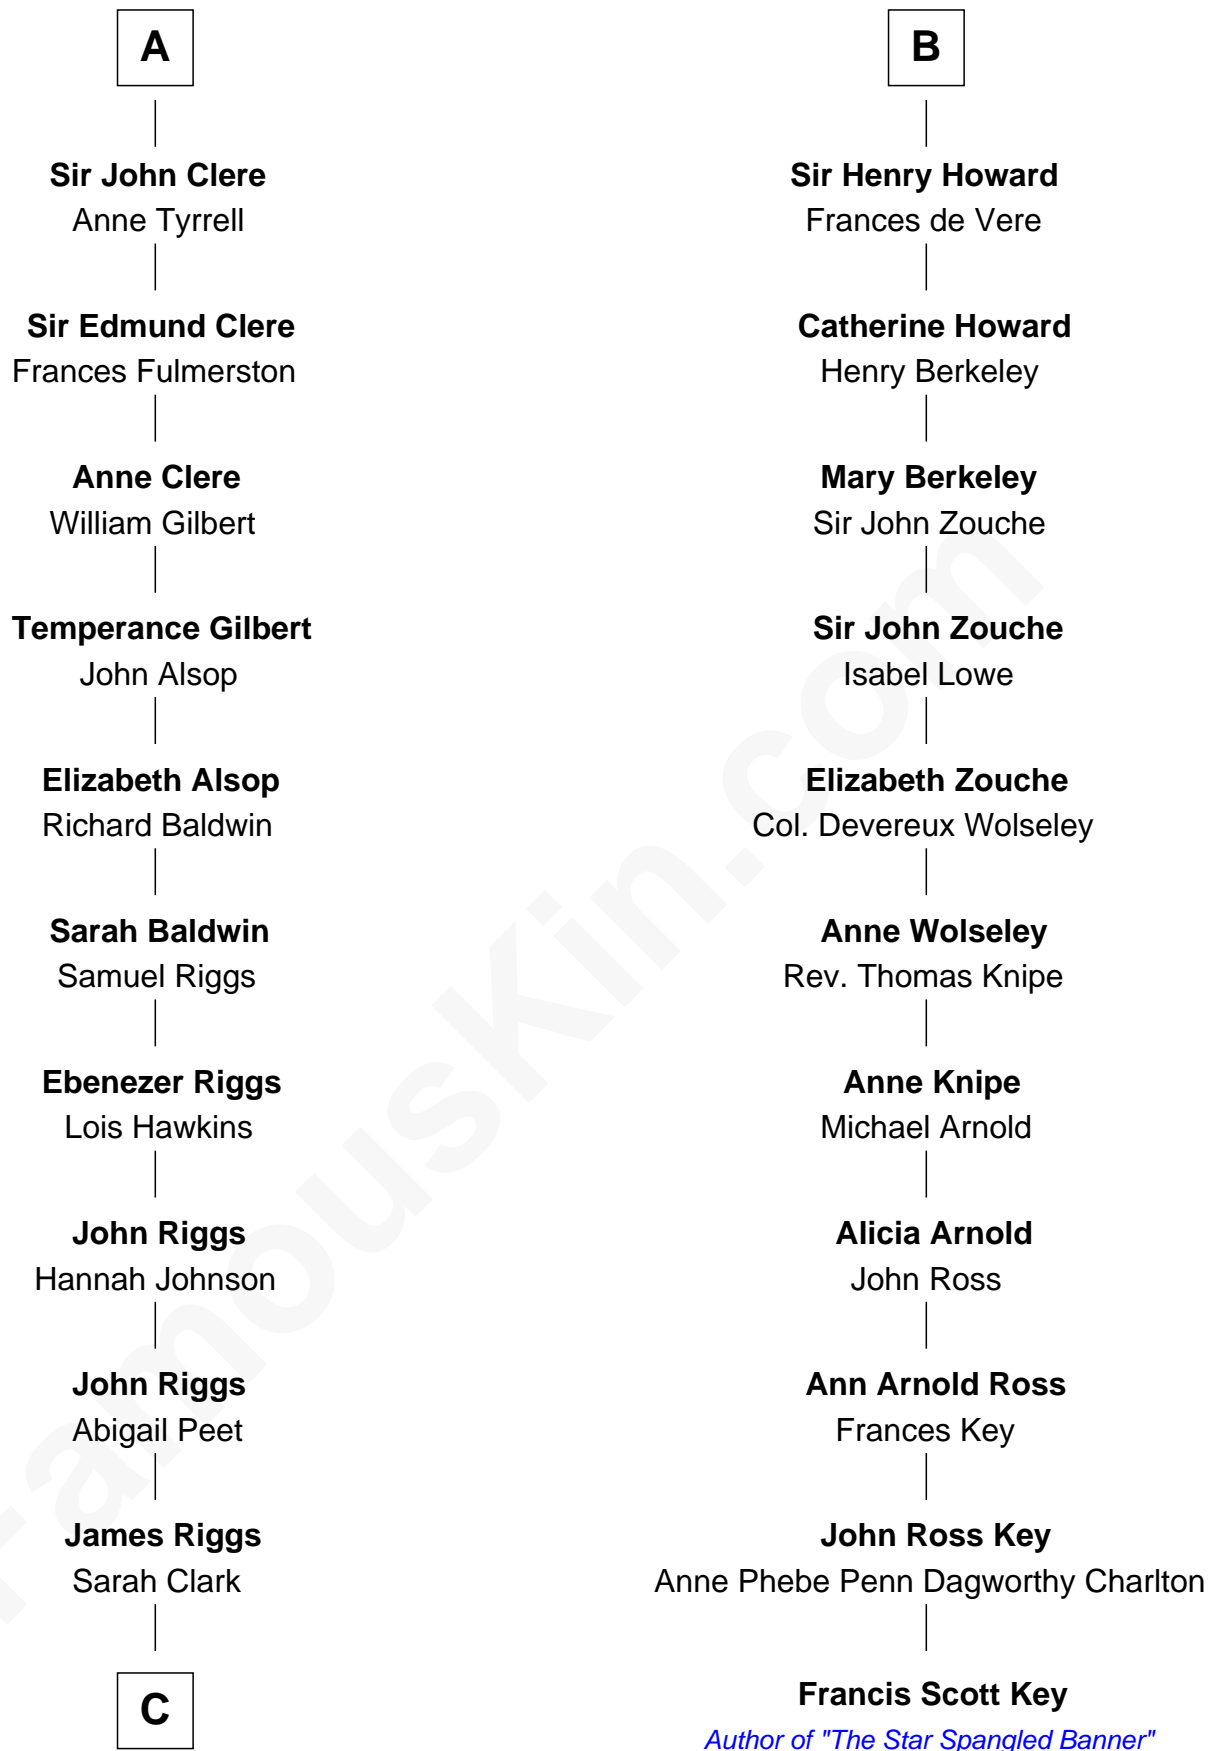

FamousKin.com

Relationship Chart of Mamie (Doud) Eisenhower

First Lady of President Dwight Eisenhower

17th cousin 4 times removed of

Francis Scott Key

Author of "The Star Spangled Banner"

C

George Riggs

Phebe Caniff

Maria Riggs

Eli Doud

Royal Houghton Doud

Mary Cornelia Sheldon

John Sheldon Doud

Elivera Mathilda Carlson

Mamie (Doud) Eisenhower

First Lady of Dwight Eisenhower