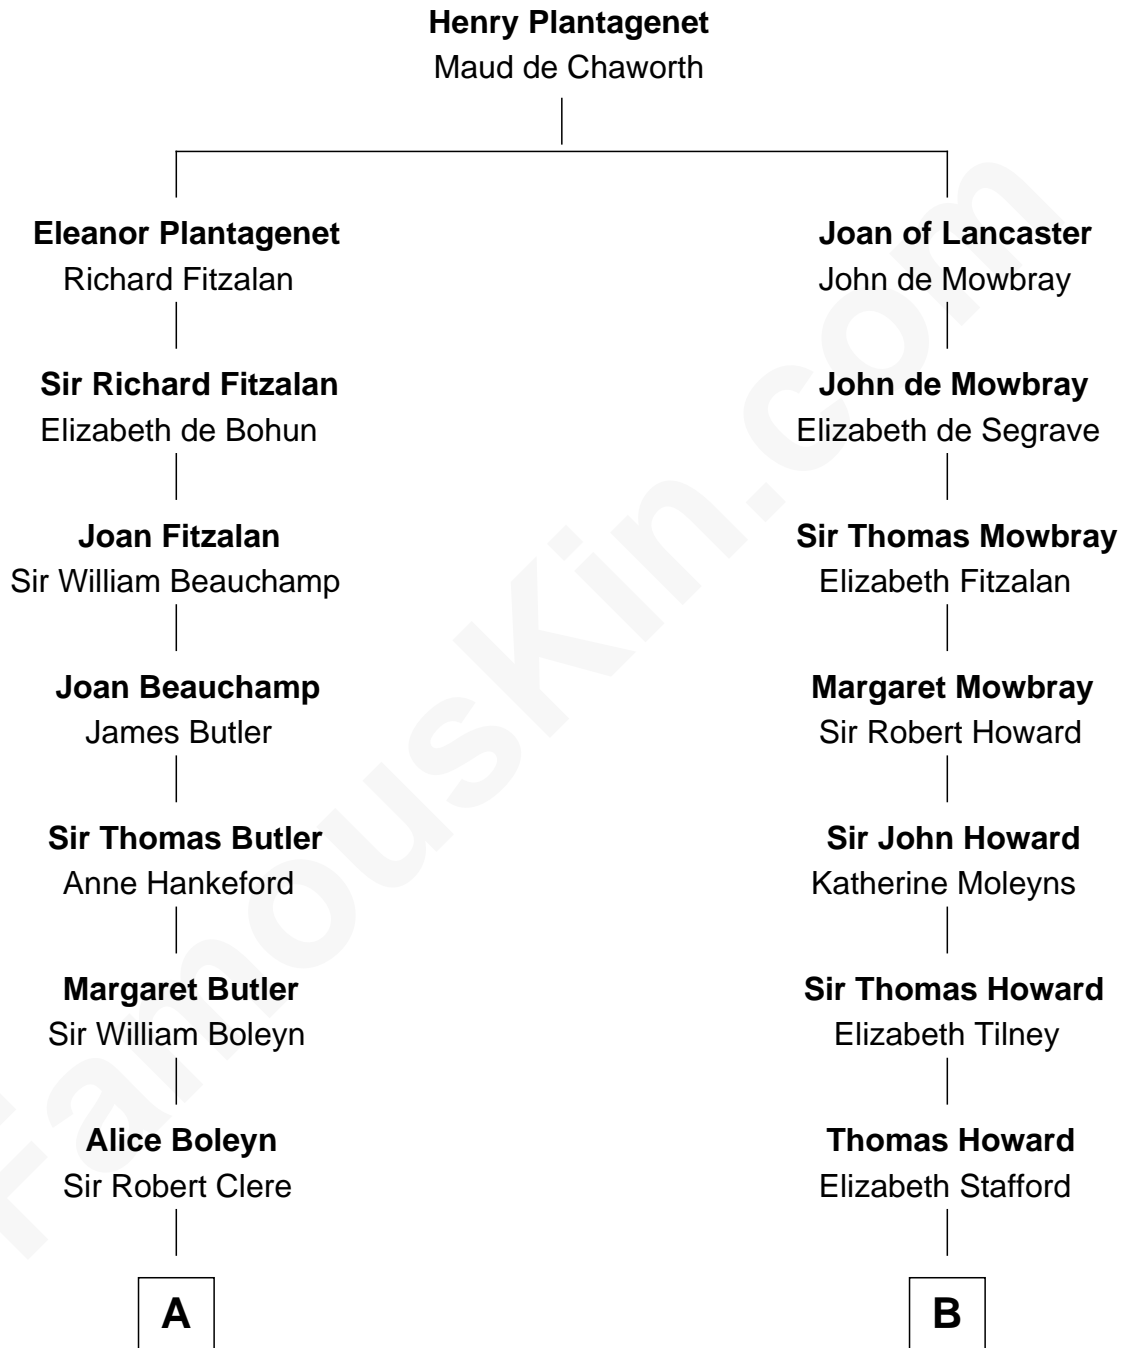

FamousKin.com

Relationship Chart of Mamie (Doud) Eisenhower

First Lady of President Dwight Eisenhower

17th cousin 4 times removed of

Francis Scott Key

Author of "The Star Spangled Banner"

C

George Riggs

Phebe Caniff

Maria Riggs

Eli Doud

Royal Houghton Doud

Mary Cornelia Sheldon

John Sheldon Doud

Elivera Mathilda Carlson

Mamie (Doud) Eisenhower

First Lady of Dwight Eisenhower