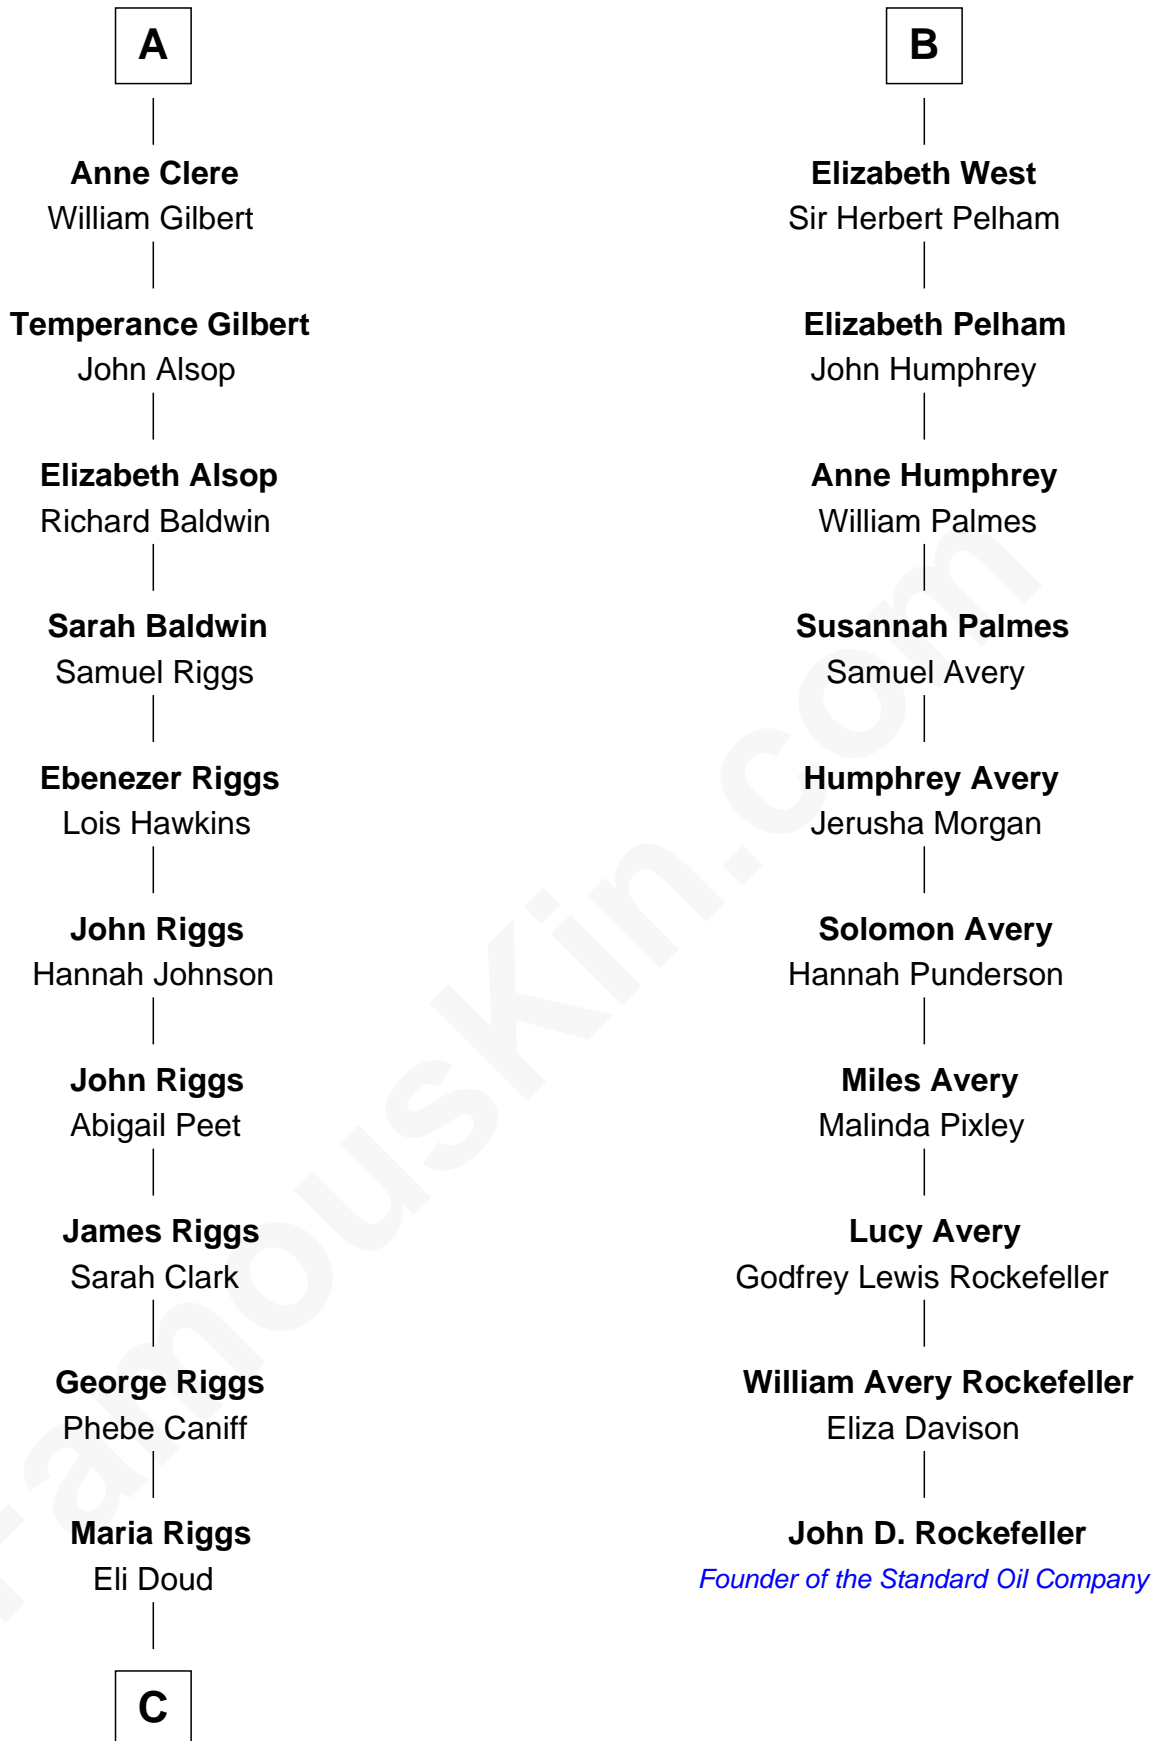

## Relationship Chart of Mamie (Doud) Eisenhower

*First Lady of President Dwight Eisenhower*

16th cousin 3 times removed of

**John D. Rockefeller**

*Founder of the Standard Oil Company*

**Sir Michael de la Pole**

Katherine Wingfield

**Michael de la Pole**  
Katherine de Stafford

**Isabel de la Pole**  
Thomas Morley

**Elizabeth Morley**  
Sir John Arundell

**Anne Arundell**  
Sir James Tyrrell

**Sir Thomas Tyrrell**  
Margaret Willoughby

**Anne Tyrrell**  
Sir John Clere

**Sir Edmund Clere**  
Frances Fulmerston

**A**

**Anne de la Pole**  
Robert Thorley

**Margaret Thorley**  
Sir Reynold West

**Sir Richard West**  
Katherine Hungerford

**Sir Thomas West**  
Eleanor Copley

**Sir George West**  
Elizabeth Morton

**Sir William West**  
Elizabeth Strange

**Sir Thomas West**  
Anne Knollys

**B**

**C**

—  
**Royal Houghton Doud**

Mary Cornelia Sheldon

—  
**John Sheldon Doud**