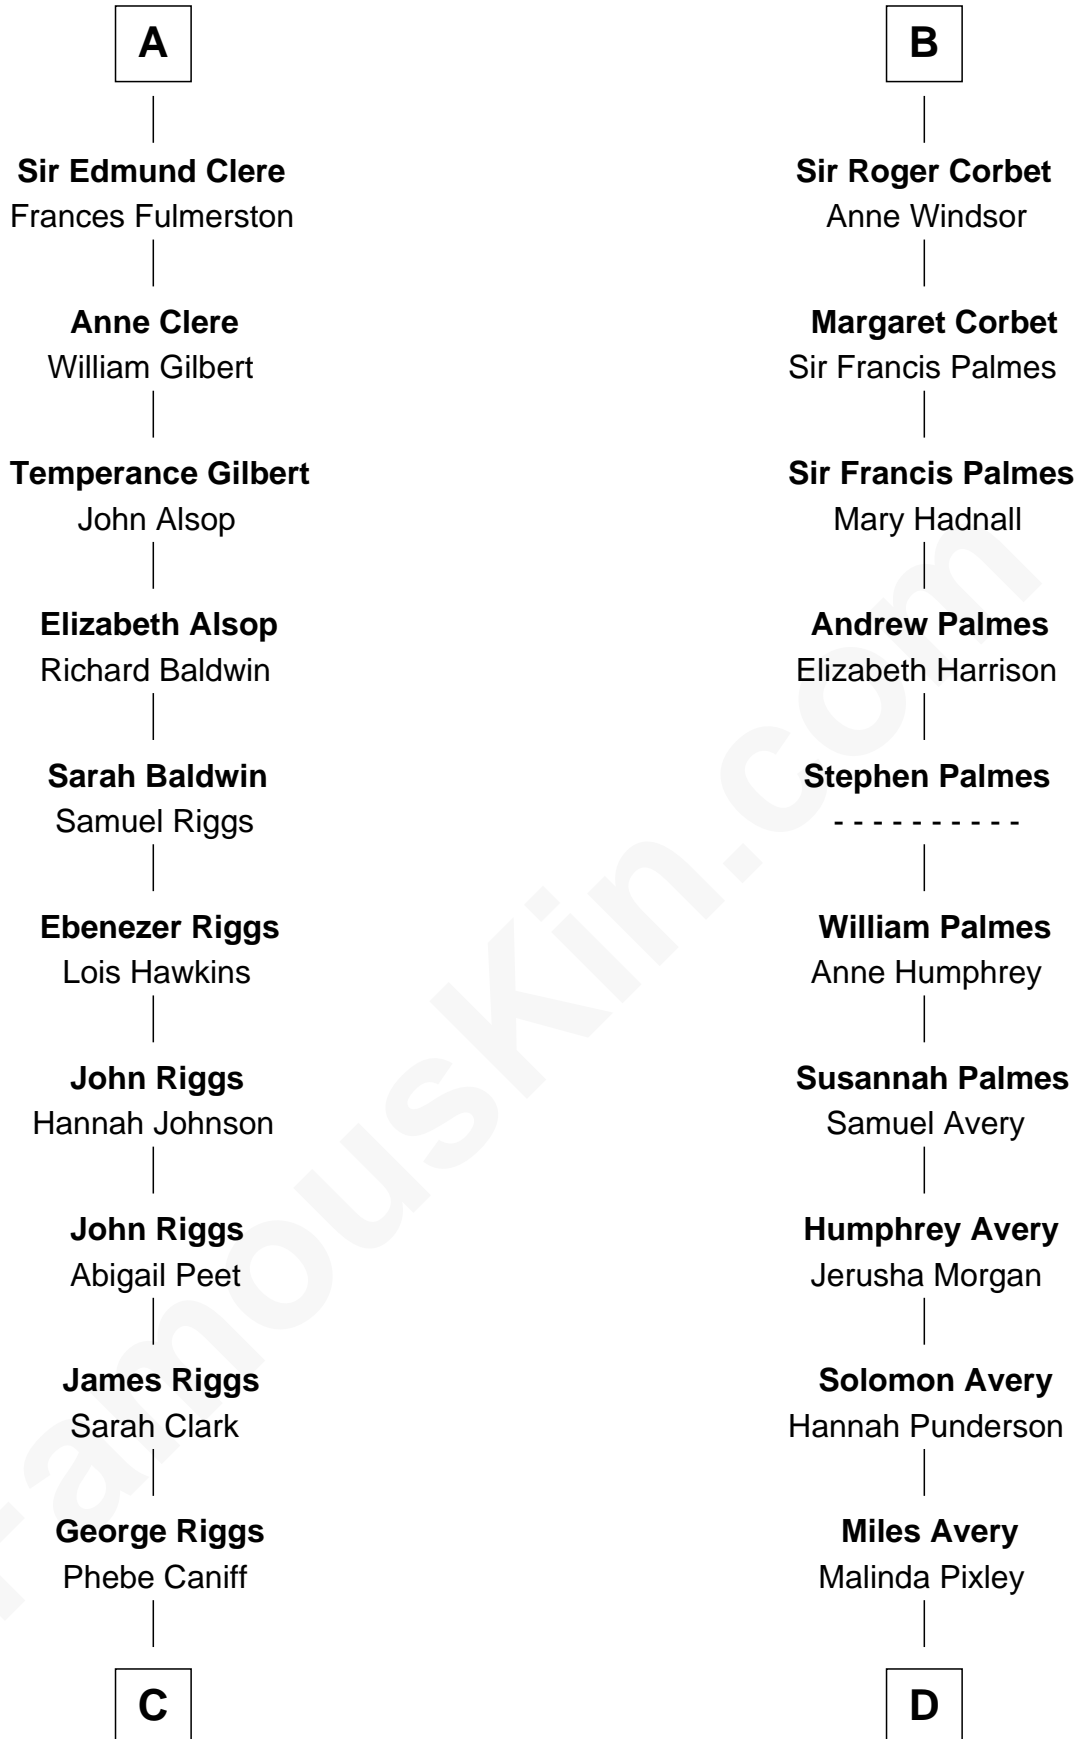

FamousKin.com

Relationship Chart of Mamie (Doud) Eisenhower

First Lady of President Dwight Eisenhower

20th cousin 1 time removed of

Nelson Rockefeller

41st U.S. Vice-President

C

Maria Riggs
Eli Doud

Royal Houghton Doud
Mary Cornelia Sheldon

John Sheldon Doud
Elivera Mathilda Carlson

Mamie (Doud) Eisenhower
First Lady of Dwight Eisenhower

D

Lucy Avery
Godfrey Lewis Rockefeller

William Avery Rockefeller
Eliza Davison