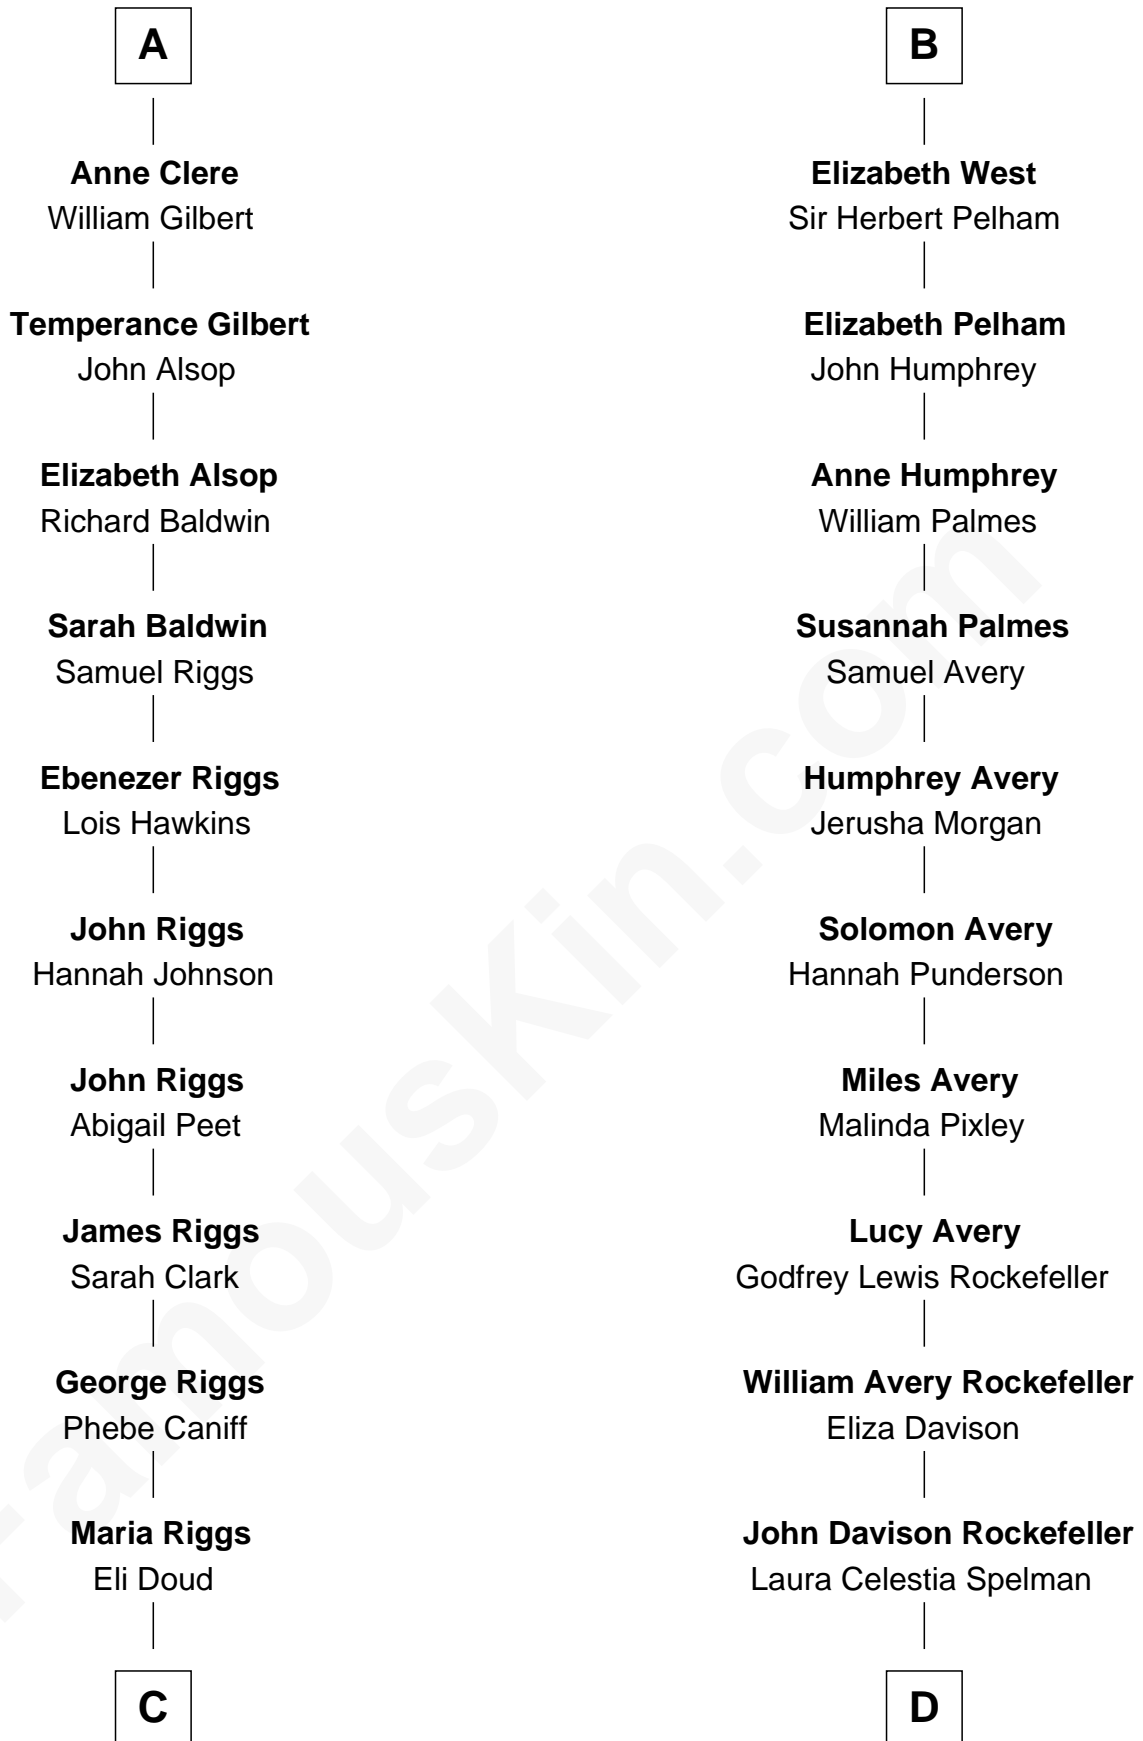

FamousKin.com

Relationship Chart of Mamie (Doud) Eisenhower

First Lady of President Dwight Eisenhower

18th cousin 1 time removed of

Nelson Rockefeller

41st U.S. Vice-President

Sir Michael de la Pole

Katherine Wingfield

Michael de la Pole
Katherine de Stafford

Isabel de la Pole
Thomas Morley

Elizabeth Morley
Sir John Arundell

Anne Arundell
Sir James Tyrrell

Sir Thomas Tyrrell
Margaret Willoughby

Anne Tyrrell
Sir John Clere

Sir Edmund Clere
Frances Fulmerston

A

Anne de la Pole
Robert Thorley

Margaret Thorley
Sir Reynold West

Sir Richard West
Katherine Hungerford

Sir Thomas West
Eleanor Copley

Sir George West
Elizabeth Morton

Sir William West
Elizabeth Strange

Sir Thomas West
Anne Knollys

B

C

Royal Houghton Doud
Mary Cornelia Sheldon

John Sheldon Doud
Elivera Mathilda Carlson

Mamie (Doud) Eisenhower
First Lady of Dwight Eisenhower

D

John Davison Rockefeller
Abby Greene Aldrich