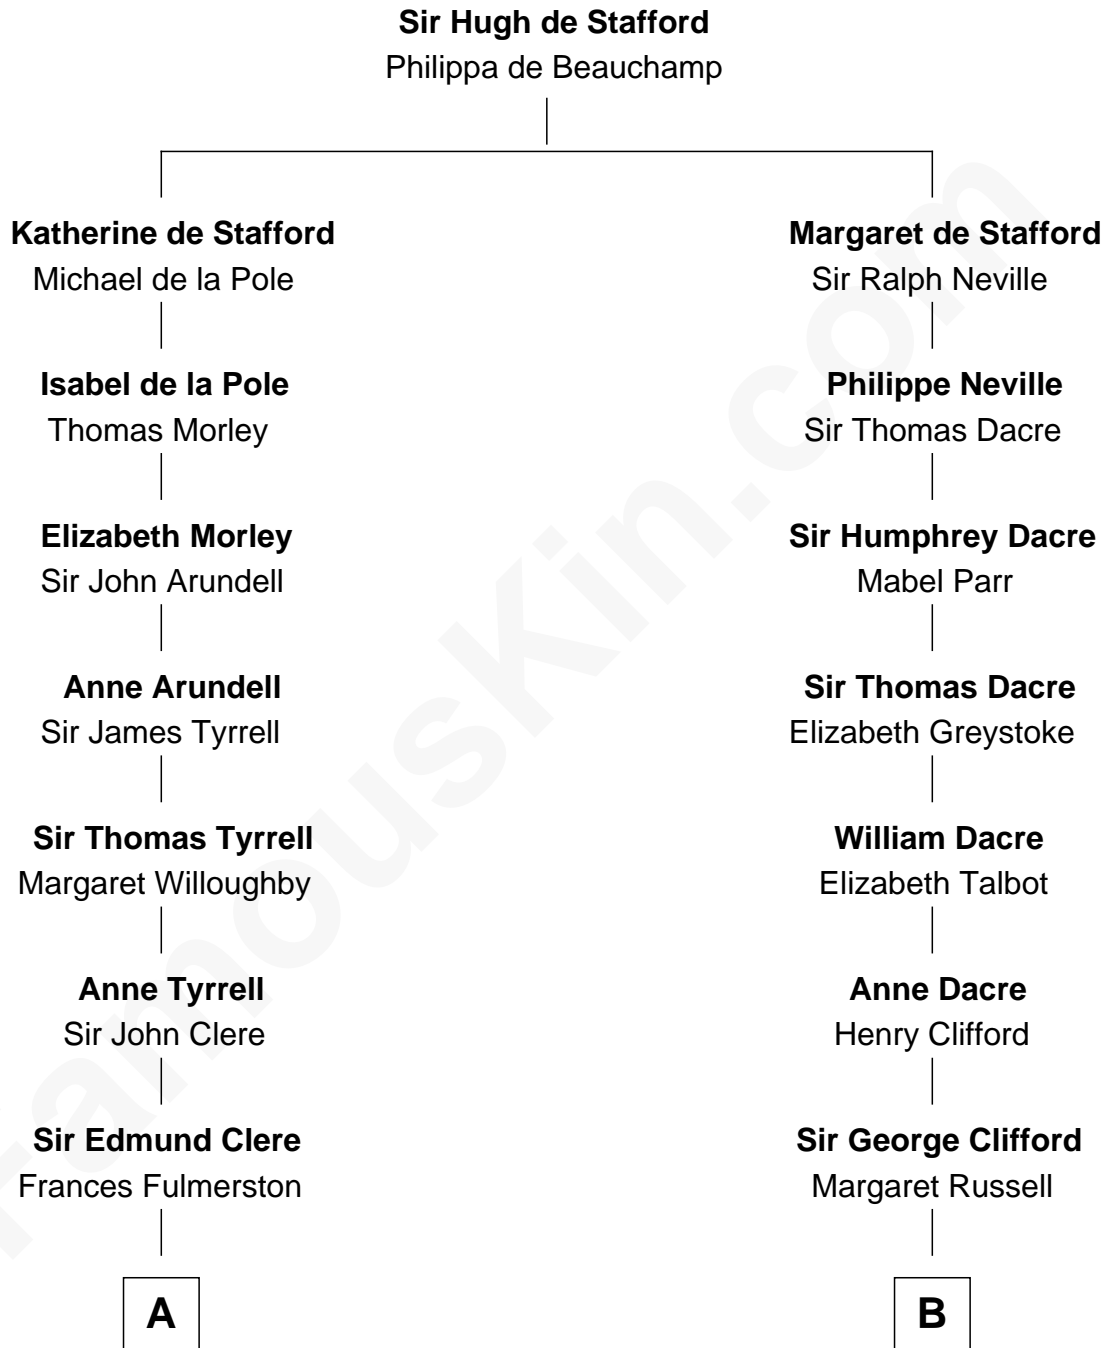

**FamousKin.com**  
**Relationship Chart of**  
**Mamie (Doud) Eisenhower**

*First Lady of President Dwight Eisenhower*

**18th cousin 1 time removed of**

**Camilla Parker Bowles**

*Queen Consort of the United Kingdom*

**C**

**Royal Houghton Doud**  
Mary Cornelia Sheldon

**John Sheldon Doud**  
Elivera Mathilda Carlson

**Mamie (Doud) Eisenhower**  
*First Lady of Dwight Eisenhower*

**D**

**Rosalind Maud Cubitt**  
Bruce Middleton Hope Shand