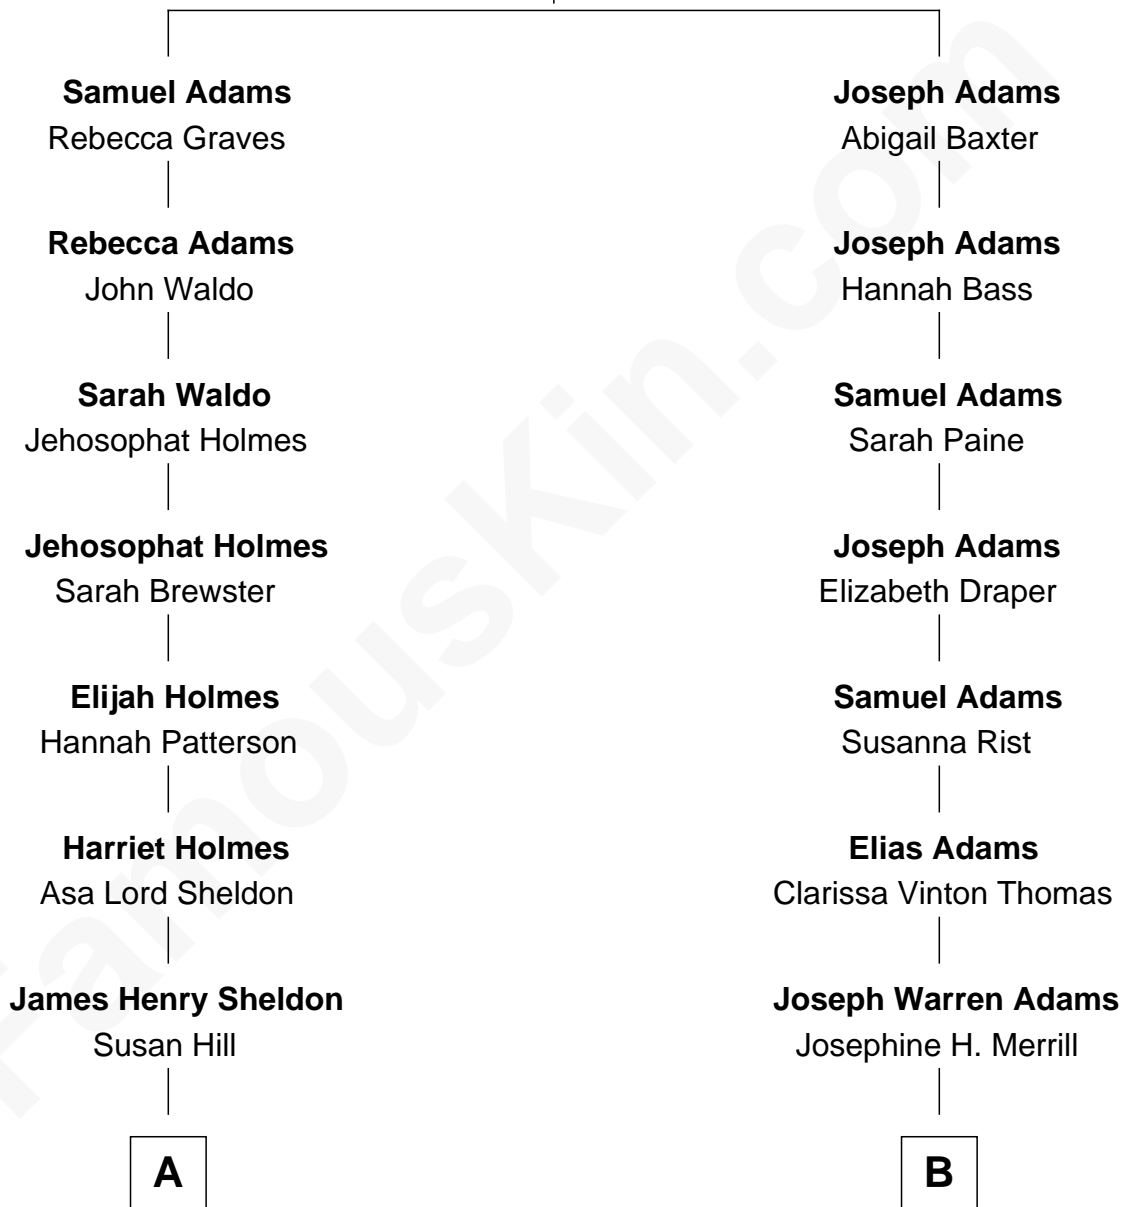

FamousKin.com

Relationship Chart of

Mamie (Doud) Eisenhower

First Lady of President Dwight Eisenhower

9th cousin of

Raquel Welch

Movie Actress

Henry Adams

Edith Squire

A

Mary Cornelia Sheldon

Royal Houghton Doud

John Sheldon Doud

Elivera Mathilda Carlson

Mamie (Doud) Eisenhower

First Lady of Dwight Eisenhower

B

Clara Louise Adams

Emery Stanford Hall

Josephine Sarah Hall

Armando Carlos Tejada

Raquel Welch

aka Raquel Welch

FamousKin.com