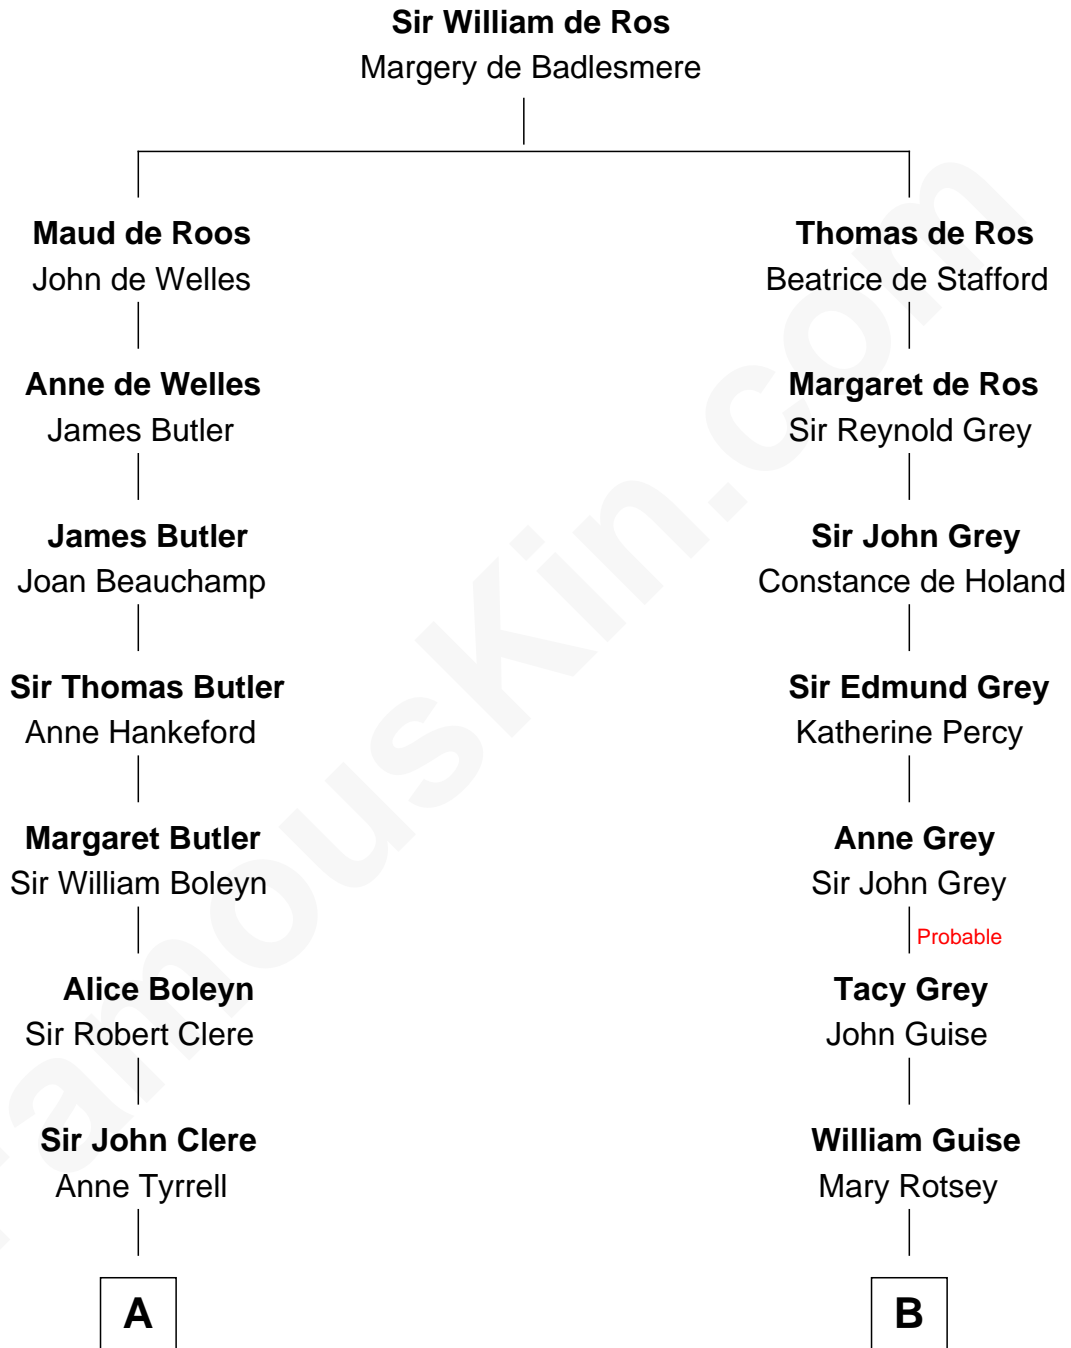

# FamousKin.com

## Relationship Chart of Mamie (Doud) Eisenhower

*First Lady of President Dwight Eisenhower*

19th cousin 1 time removed of

**Raquel Welch**  
*Movie Actress*

**C**

**Maria Riggs**  
Eli Doud

**Royal Houghton Doud**  
Mary Cornelia Sheldon

**John Sheldon Doud**  
Elivera Mathilda Carlson

**Mamie (Doud) Eisenhower**  
*First Lady of Dwight Eisenhower*

**D**

**Emery Stanford Hall**  
Clara Louise Adams

**Josephine Sarah Hall**  
Armando Carlos Tejada