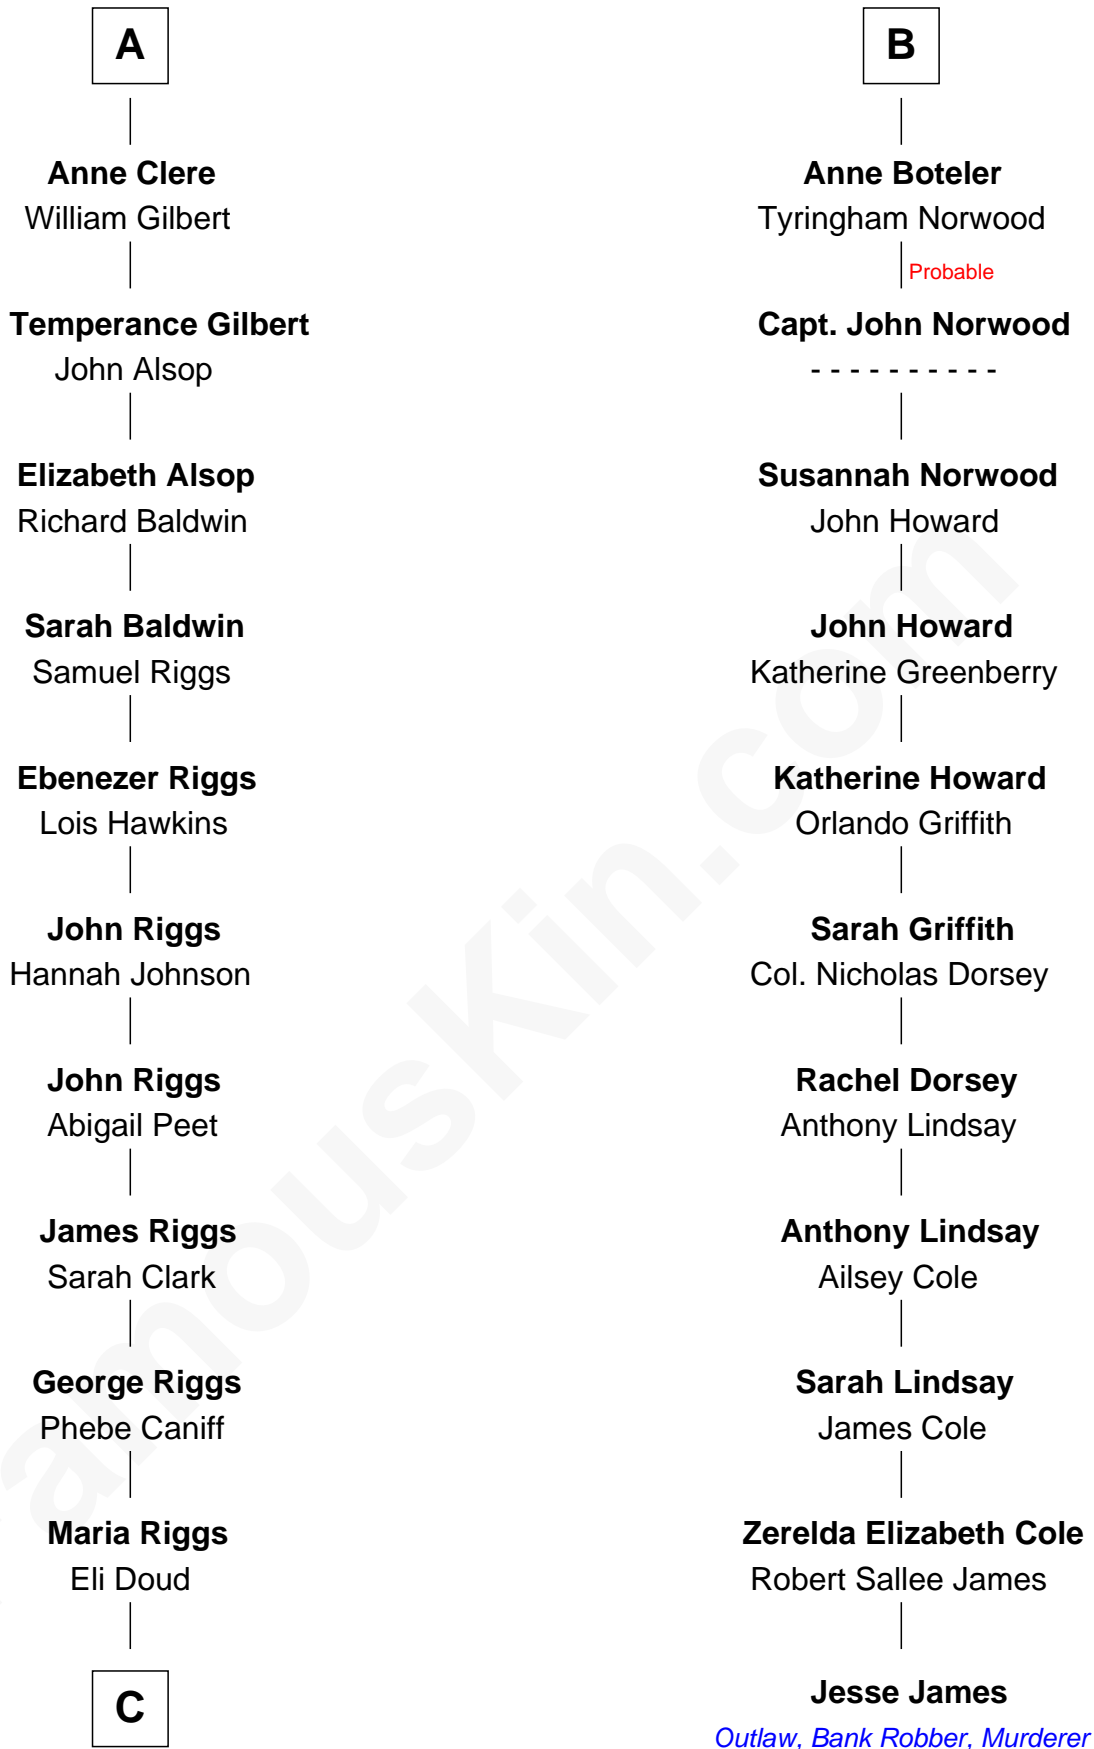

FamousKin.com

Relationship Chart of Mamie (Doud) Eisenhower

First Lady of President Dwight Eisenhower

17th cousin 2 times removed of

Jesse James

Outlaw, Bank Robber, Murderer

Sir Michael de la Pole

Katherine Wingfield

Michael de la Pole
Katherine de Stafford

Isabel de la Pole
Thomas Morley

Elizabeth Morley
Sir John Arundell

Anne Arundell
Sir James Tyrrell

Sir Thomas Tyrrell
Margaret Willoughby

Anne Tyrrell
Sir John Clere

Sir Edmund Clere
Frances Fulmerston

A

Sir Thomas de la Pole

Anne Cheney

Katherine de la Pole
Sir Miles Stapleton

Elizabeth Stapleton
Sir William Calthorpe

Anne Calthorpe
Sir Robert Drury

Elizabeth Drury
Sir Philip Boteler

Sir John Boteler
Grizel Roche

Sir Henry Boteler
Alice Pulter

B

C

—
Royal Houghton Doud

Mary Cornelia Sheldon

—
John Sheldon Doud

Elivera Mathilda Carlson