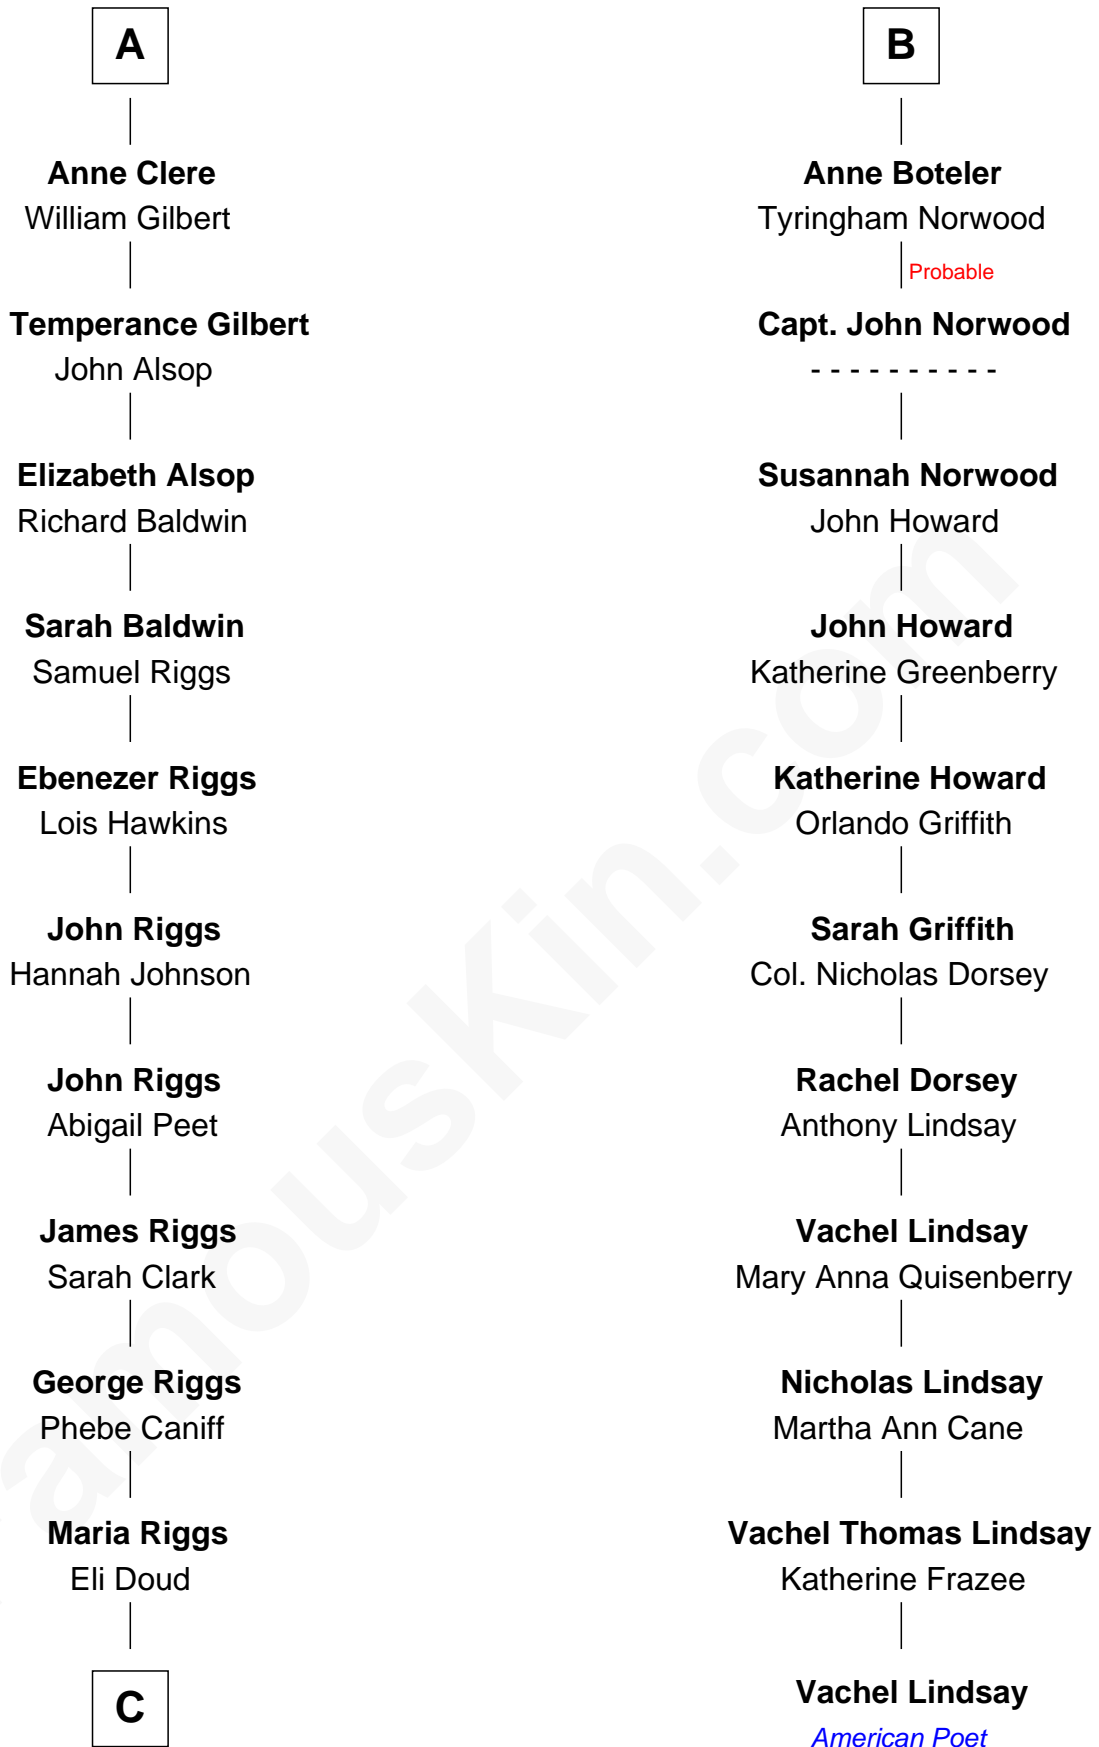

FamousKin.com

Relationship Chart of Mamie (Doud) Eisenhower

First Lady of President Dwight Eisenhower

17th cousin 2 times removed of

Vachel Lindsay
American Poet

Sir Michael de la Pole
Katherine Wingfield

Michael de la Pole
Katherine de Stafford

Isabel de la Pole
Thomas Morley

Elizabeth Morley
Sir John Arundell

Anne Arundell
Sir James Tyrrell

Sir Thomas Tyrrell
Margaret Willoughby

Anne Tyrrell
Sir John Clere

Sir Edmund Clere
Frances Fulmerston

A

Sir Thomas de la Pole
Anne Cheney

Katherine de la Pole
Sir Miles Stapleton

Elizabeth Stapleton
Sir William Calthorpe

Anne Calthorpe
Sir Robert Drury

Elizabeth Drury
Sir Philip Boteler

Sir John Boteler
Grizel Roche

Sir Henry Boteler
Alice Pulter

B

C

—
Royal Houghton Doud

Mary Cornelia Sheldon

—
John Sheldon Doud

Elivera Mathilda Carlson

—
Mamie (Doud) Eisenhower

First Lady of Dwight Eisenhower