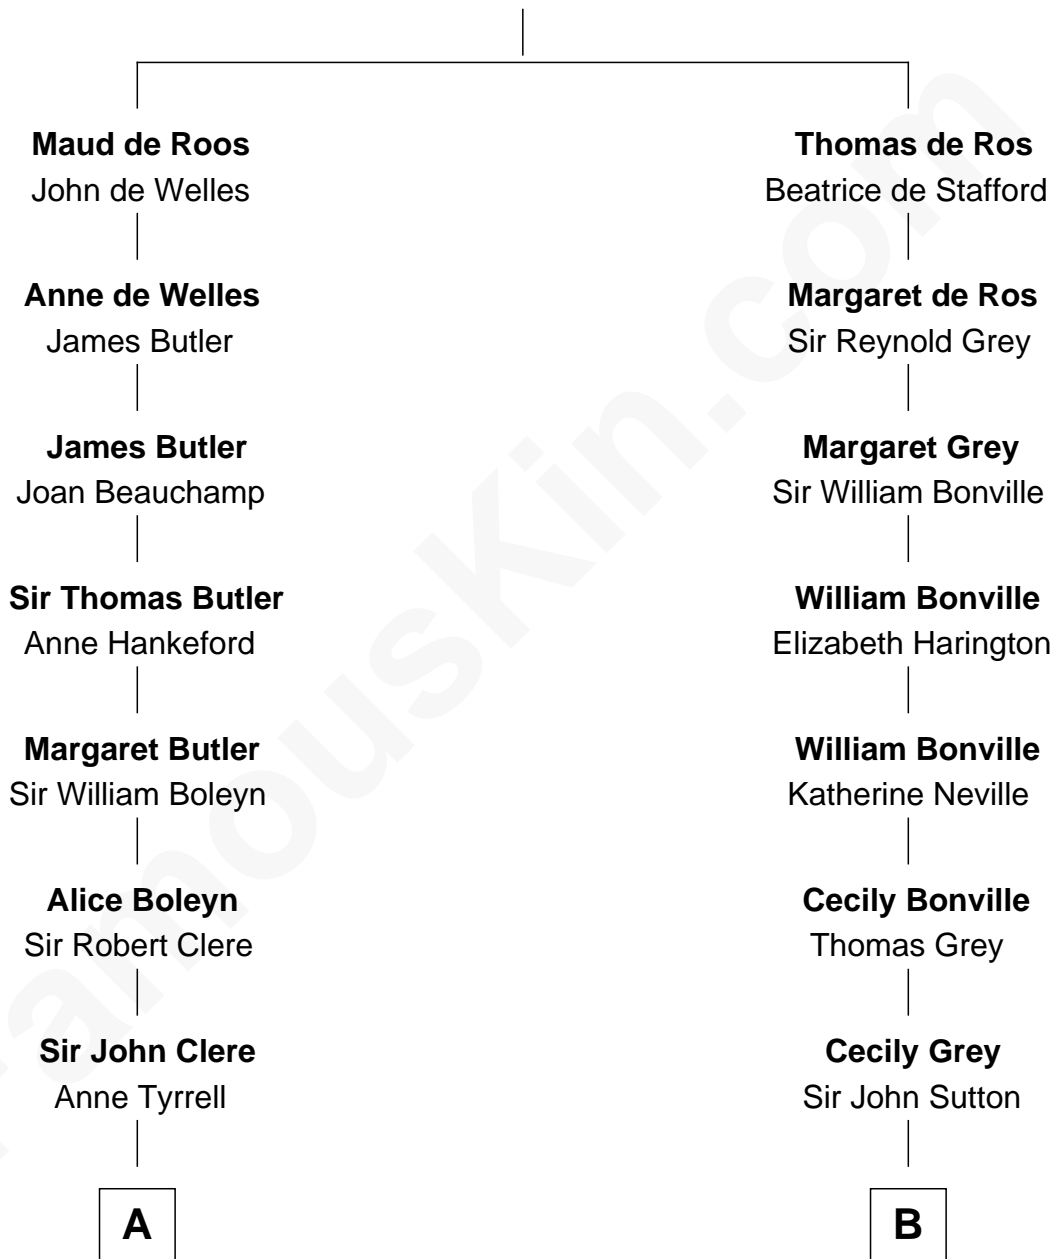

FamousKin.com

Relationship Chart of Mamie (Doud) Eisenhower

First Lady of President Dwight Eisenhower

20th cousin of

Herbert Hoover
31st U.S. President

Sir William de Ros
Margery de Badlesmere

C

Maria Riggs

Eli Doud

Royal Houghton Doud

Mary Cornelia Sheldon

John Sheldon Doud

Elivera Mathilda Carlson

Mamie (Doud) Eisenhower

First Lady of Dwight Eisenhower

D

Lucinda Sherwood

John Minthorn

Theodore Minthorn

Mary Wasley

Hulda Randall Minthorn

Jessie Clark Hoover

Herbert Hoover

31st U.S. President