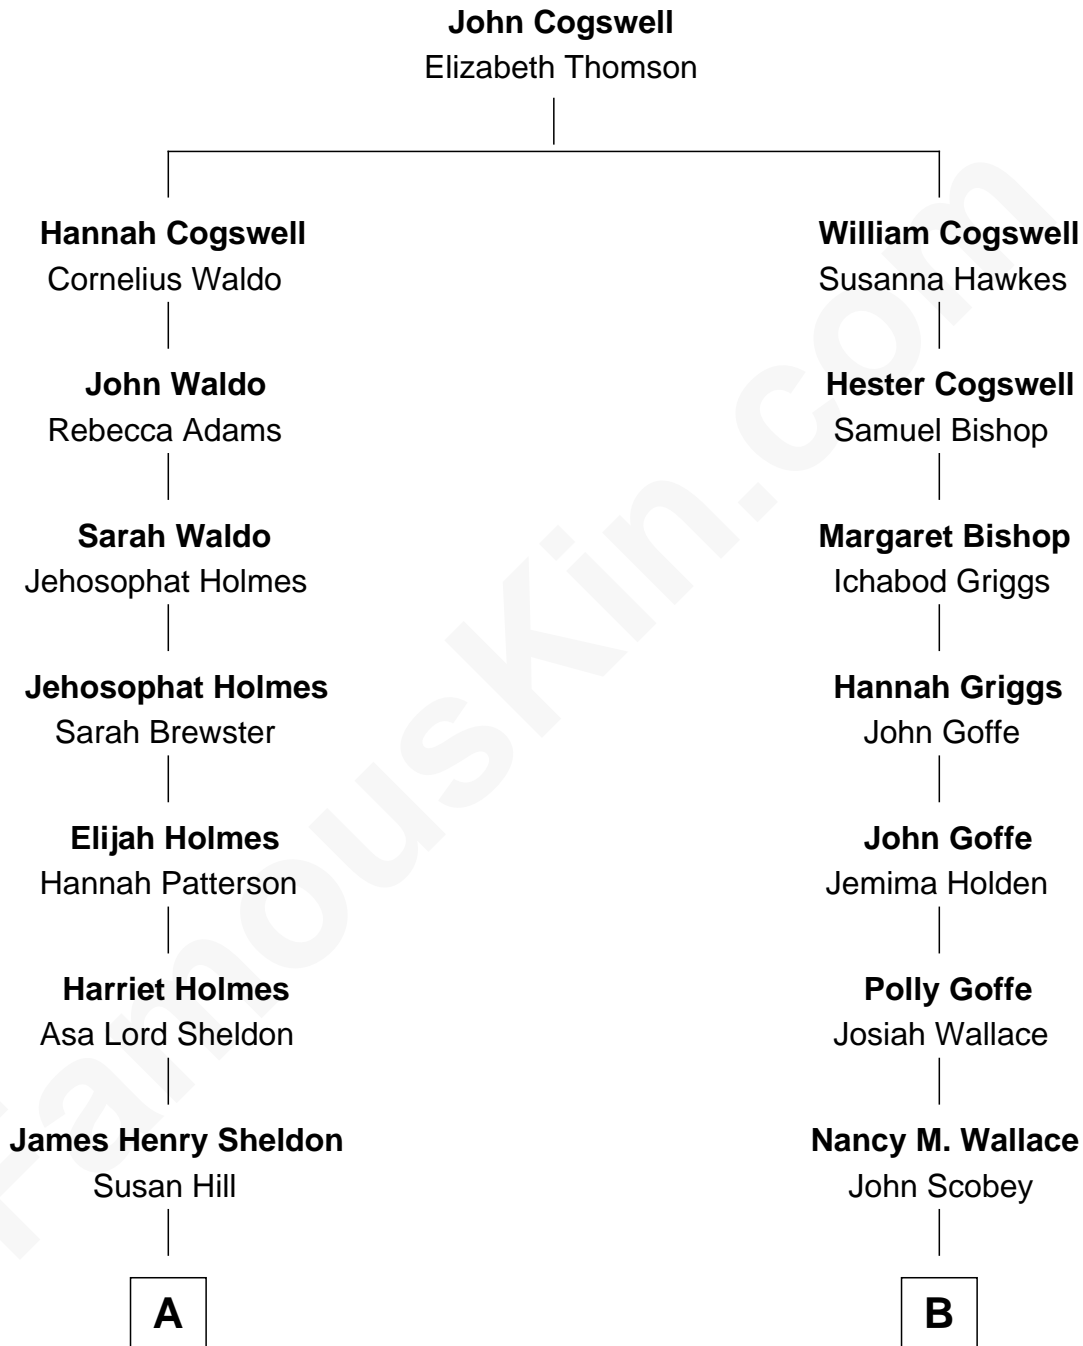

FamousKin.com

Relationship Chart of Mamie (Doud) Eisenhower

First Lady of President Dwight Eisenhower

9th cousin of

Lou (Henry) Hoover

First Lady of President Herbert Hoover

A

Mary Cornelia Sheldon

Royal Houghton Doud

John Sheldon Doud

Elivera Mathilda Carlson

Mamie (Doud) Eisenhower

First Lady of Dwight Eisenhower

B

Philomelia Sophia Scobey

Phineas Weed

Florence Ida Weed

Charles Delano Henry

Lou (Henry) Hoover

First Lady of Herbert Hoover

FamousKin.com