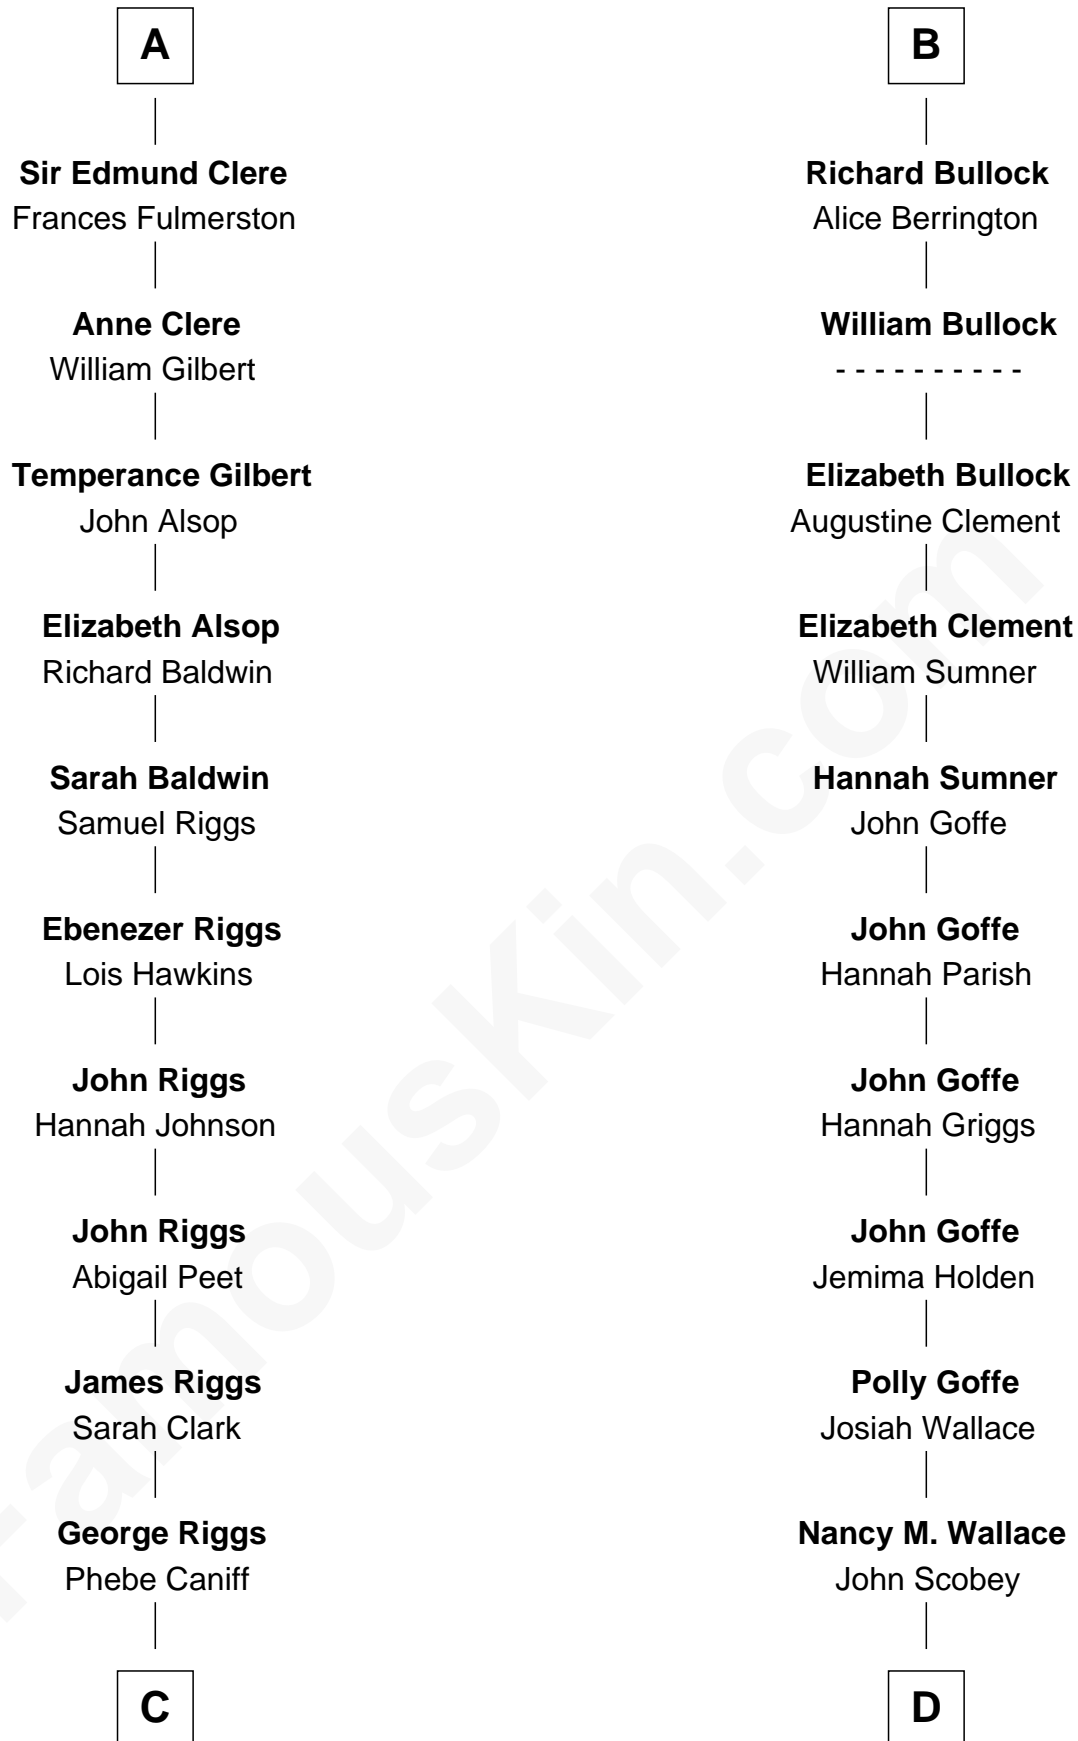

FamousKin.com

Relationship Chart of Mamie (Doud) Eisenhower

First Lady of President Dwight Eisenhower

19th cousin 1 time removed of

Lou (Henry) Hoover

First Lady of President Herbert Hoover

C

Maria Riggs

Eli Doud

Royal Houghton Doud

Mary Cornelia Sheldon

John Sheldon Doud

Elivera Mathilda Carlson

Mamie (Doud) Eisenhower

First Lady of Dwight Eisenhower

D