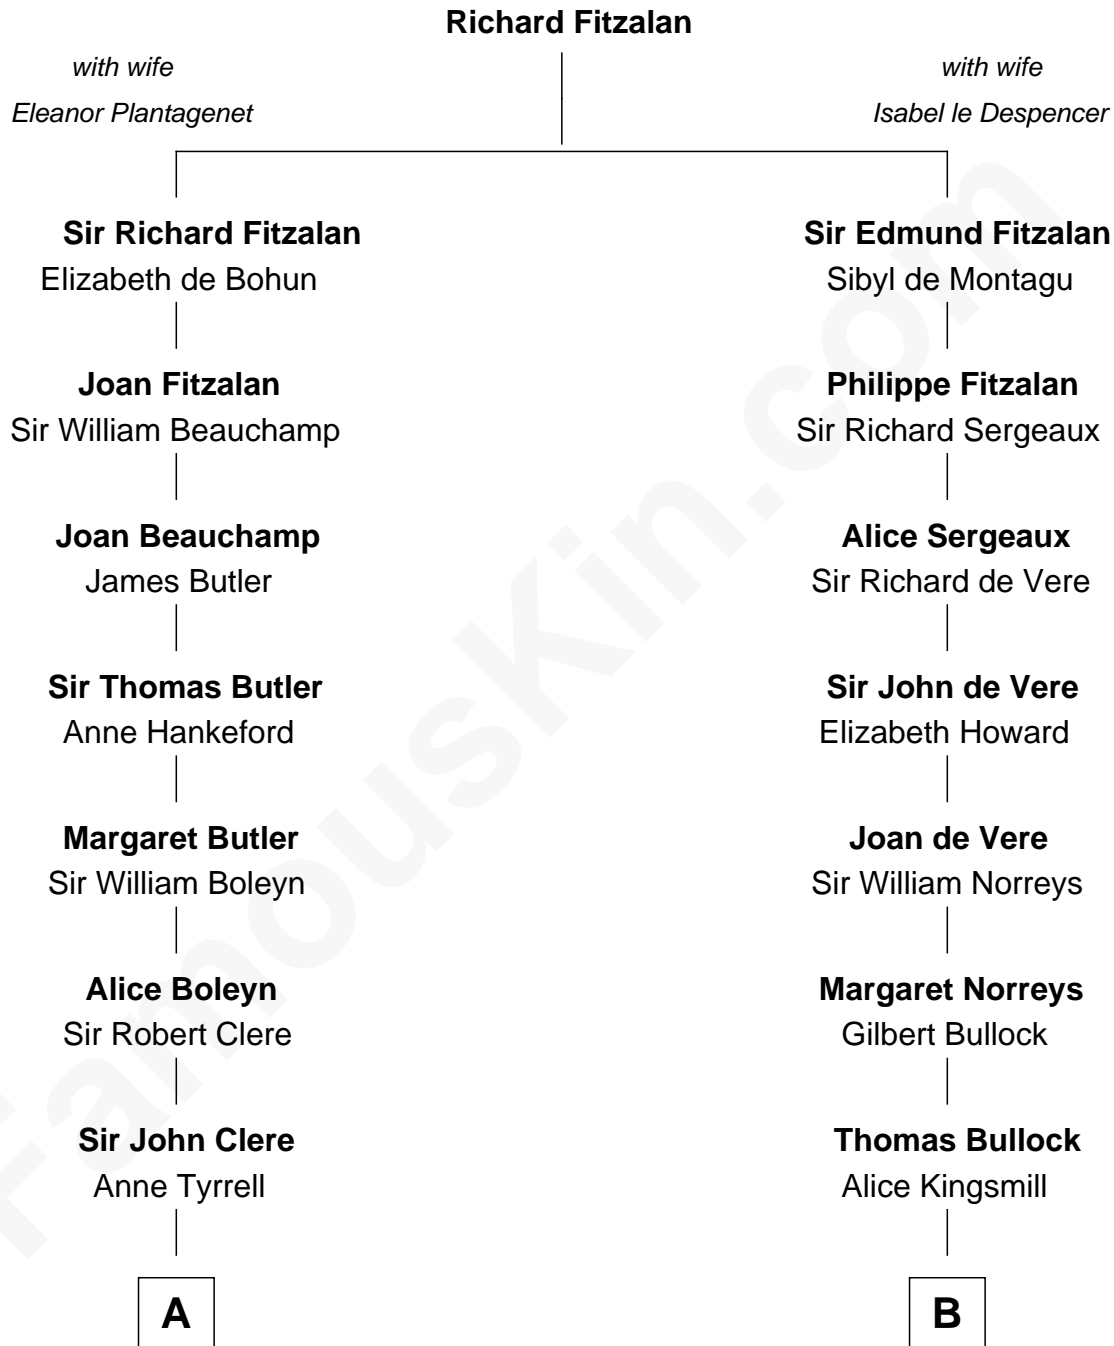

FamousKin.com

Relationship Chart of Mamie (Doud) Eisenhower

First Lady of President Dwight Eisenhower

19th cousin 1 time removed of

Lou (Henry) Hoover

First Lady of President Herbert Hoover

C

Maria Riggs

Eli Doud

Royal Houghton Doud

Mary Cornelia Sheldon

John Sheldon Doud

Elivera Mathilda Carlson

Mamie (Doud) Eisenhower

First Lady of Dwight Eisenhower

D