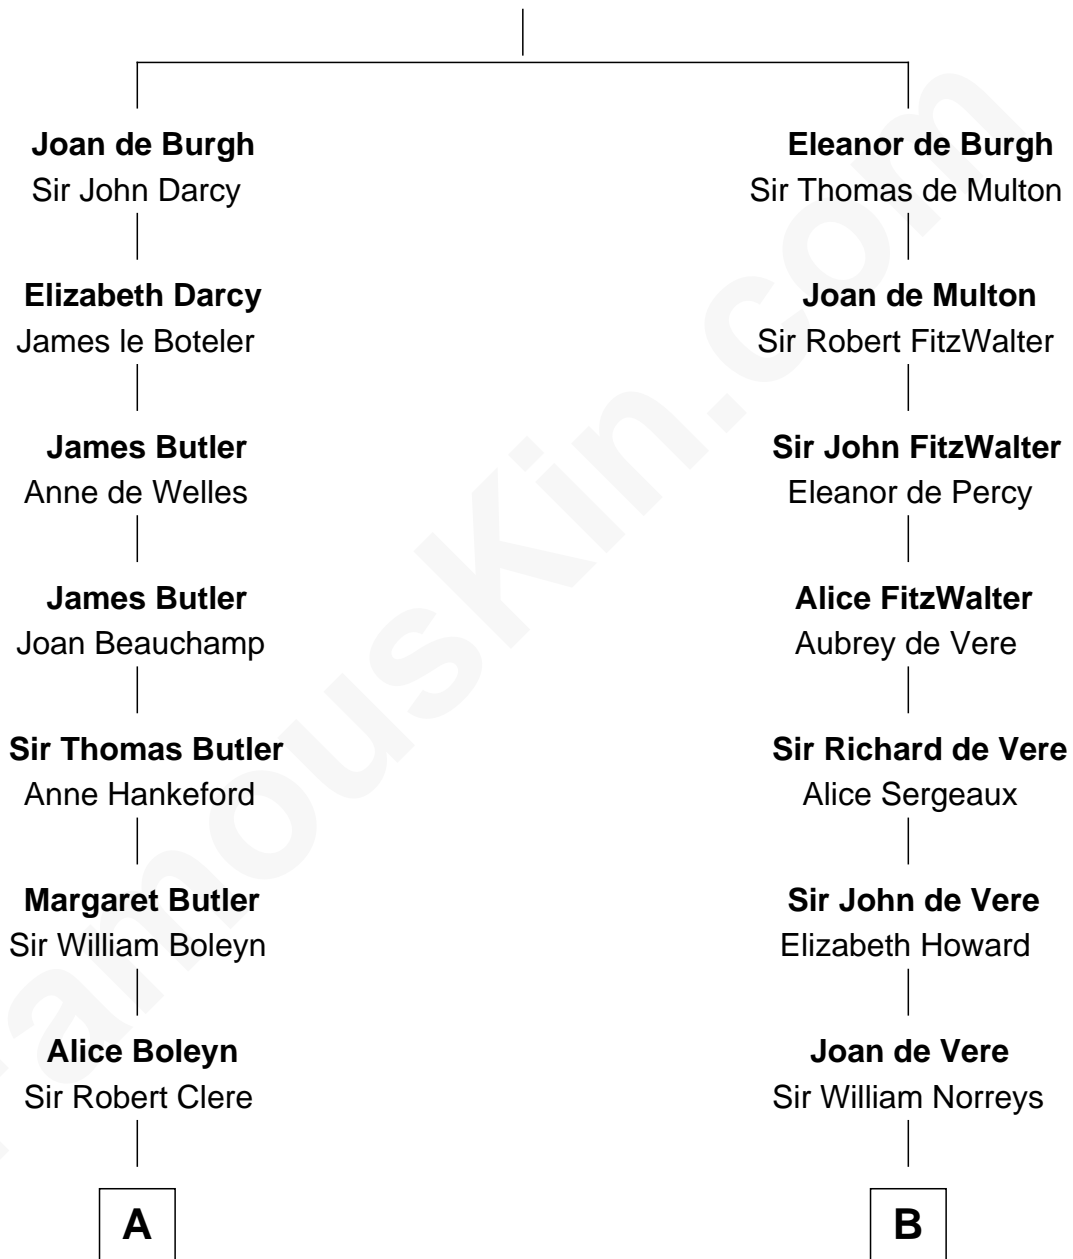

FamousKin.com

Relationship Chart of

Mamie (Doud) Eisenhower

First Lady of President Dwight Eisenhower

21st cousin of

Lou (Henry) Hoover

First Lady of President Herbert Hoover

Sir Richard de Burgh

Margaret - - - - -

C

George Riggs

Phebe Caniff

Maria Riggs

Eli Doud

Royal Houghton Doud

Mary Cornelia Sheldon

John Sheldon Doud

Elivera Mathilda Carlson

Mamie (Doud) Eisenhower

First Lady of Dwight Eisenhower

D

Polly Goffe

Josiah Wallace

Nancy M. Wallace