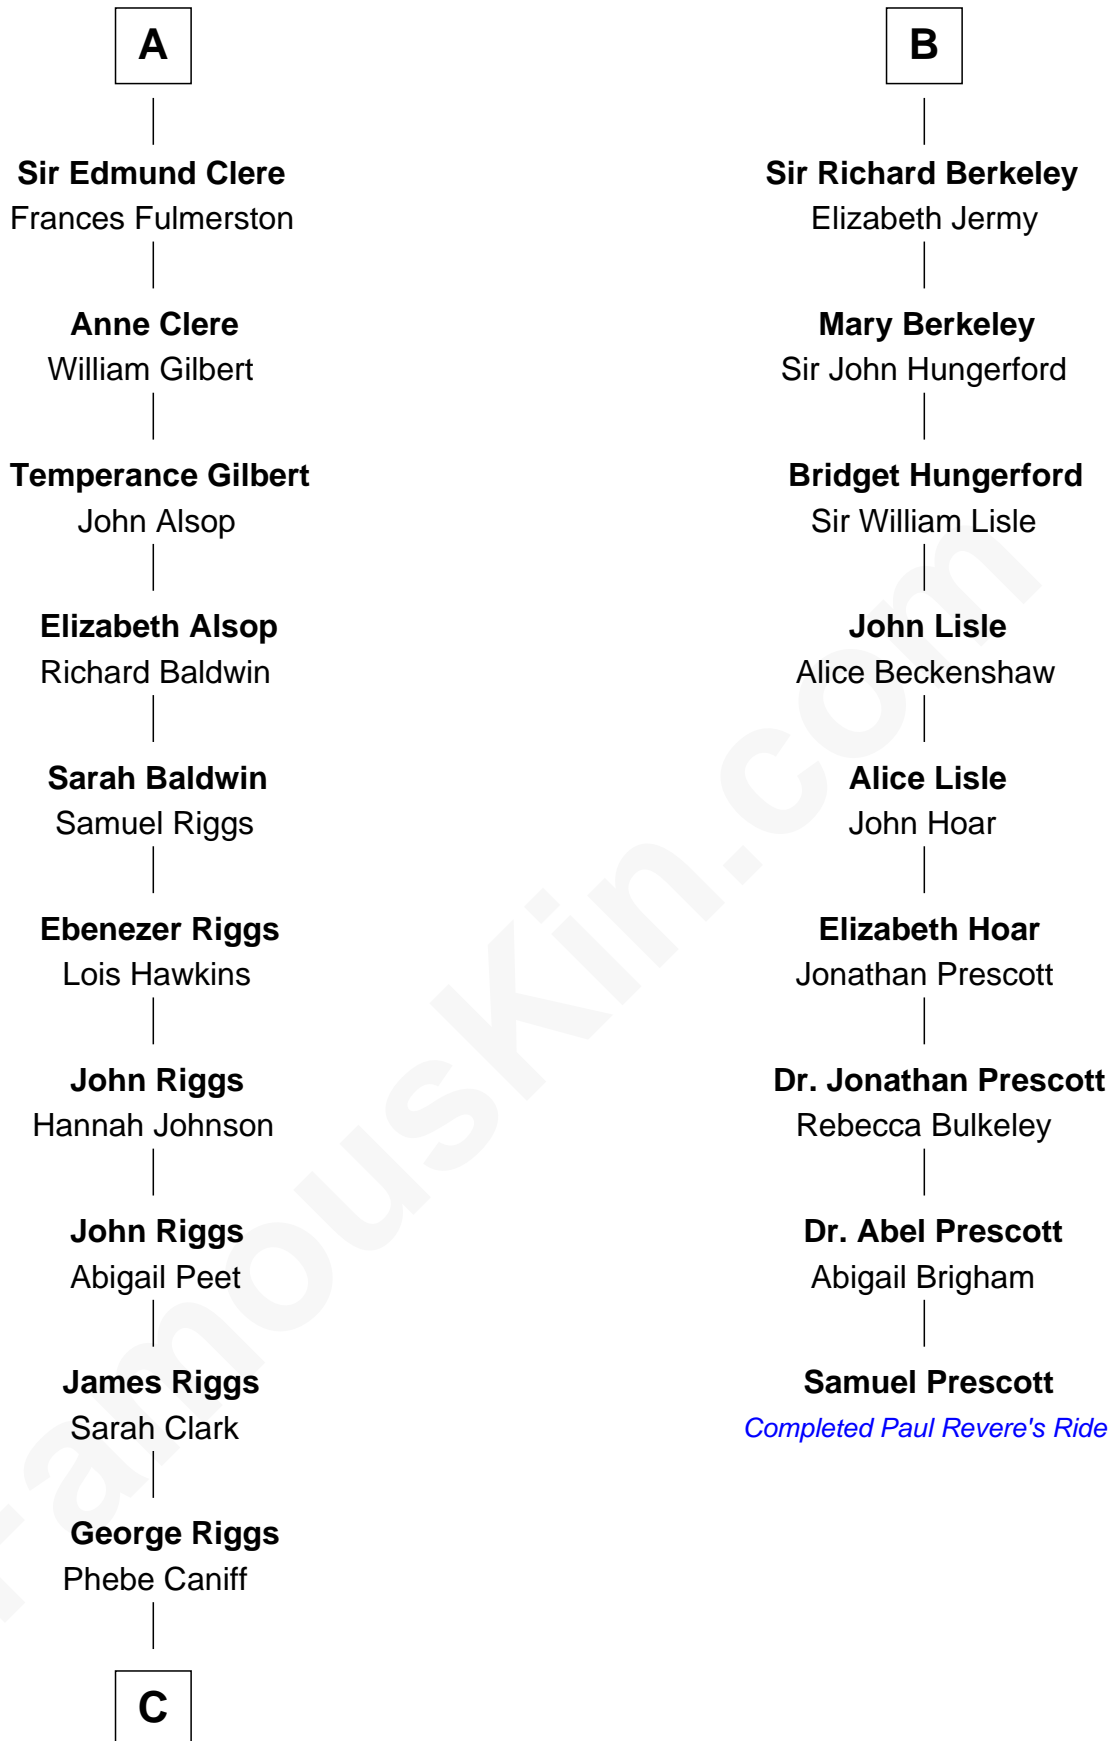

## Relationship Chart of

### Mamie (Doud) Eisenhower

*First Lady of President Dwight Eisenhower*

15th cousin 5 times removed of

### Samuel Prescott

*Completed Paul Revere's Midnight Ride*

**C**

—  
**Maria Riggs**

Eli Doud

—  
**Royal Houghton Doud**

Mary Cornelia Sheldon

—  
**John Sheldon Doud**