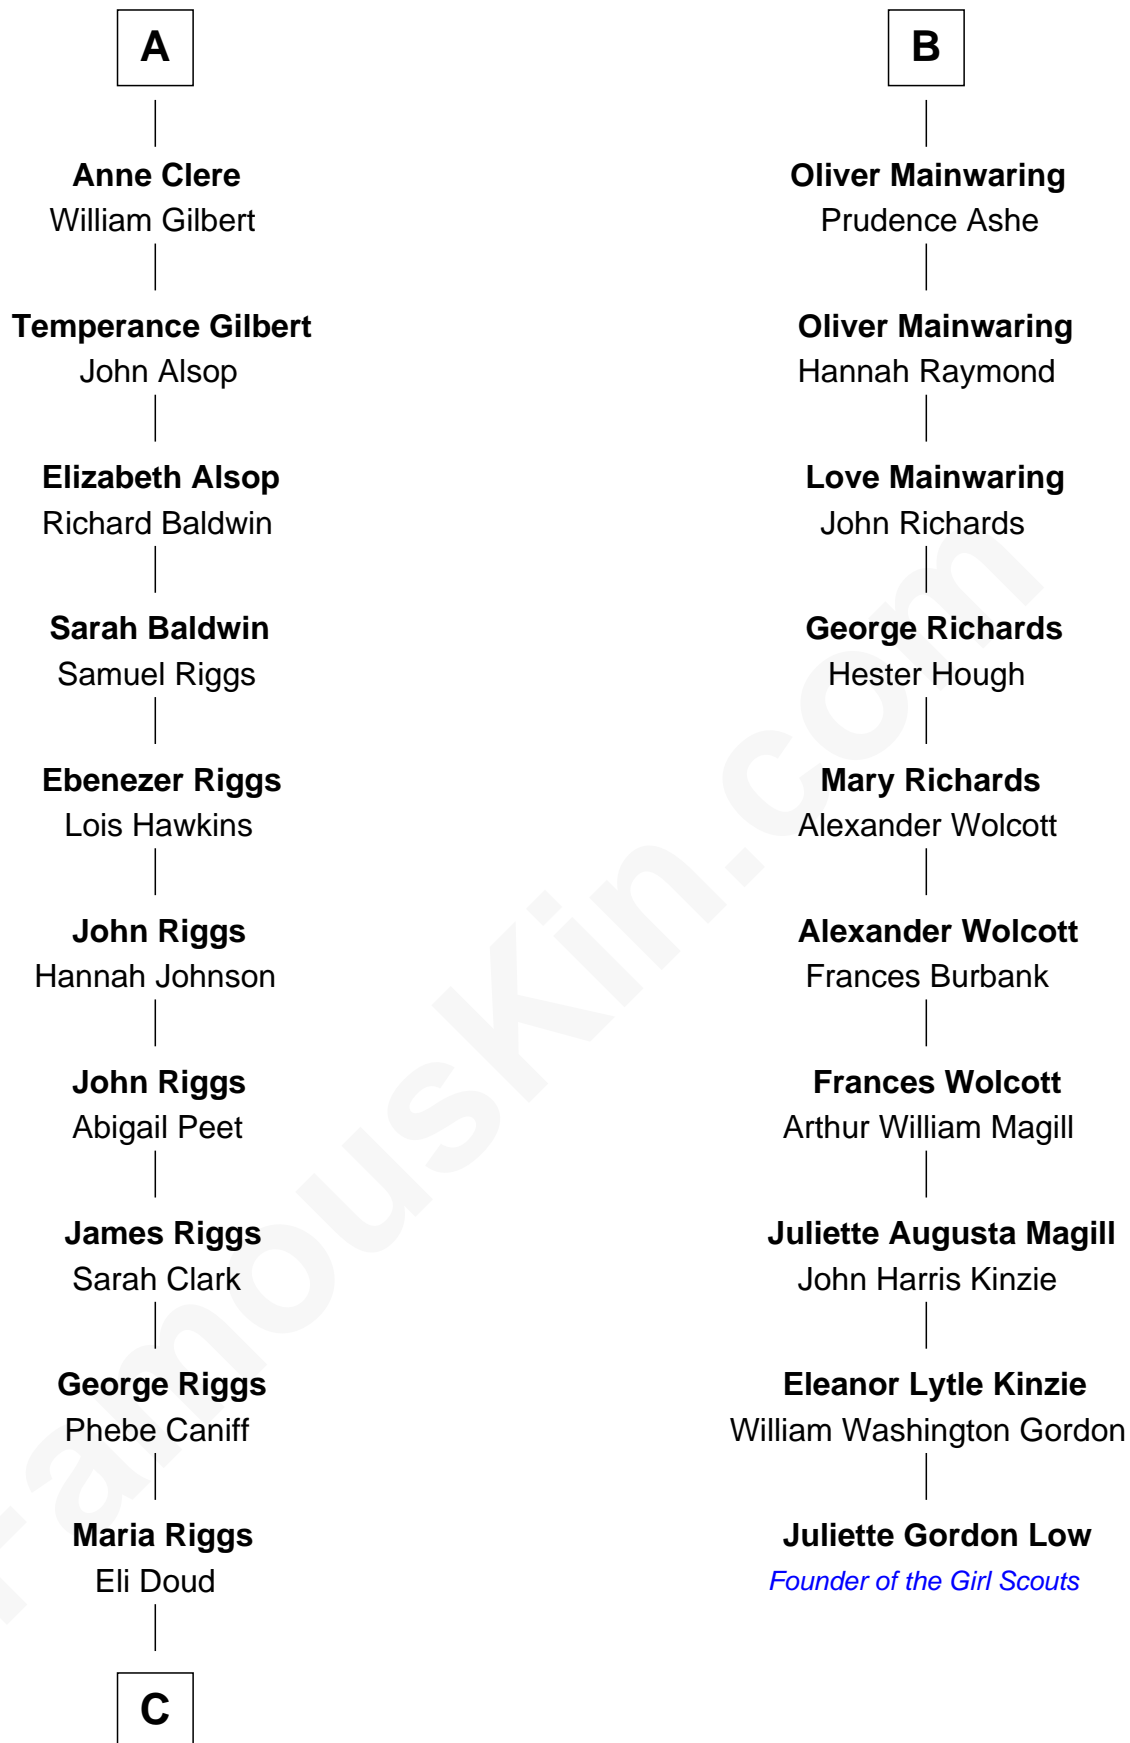

FamousKin.com

Relationship Chart of Mamie (Doud) Eisenhower

First Lady of President Dwight Eisenhower

16th cousin 3 times removed of

Juliette Gordon Low
Founder of the Girl Scouts

Sir Richard Fitzalan
Elizabeth de Bohun

Joan Fitzalan
Sir William Beauchamp

Joan Beauchamp
James Butler

Sir Thomas Butler
Anne Hankeford

Margaret Butler
Sir William Boleyn

Alice Boleyn
Sir Robert Clere

Sir John Clere
Anne Tyrrell

Sir Edmund Clere
Frances Fulmerston

A

Elizabeth Fitzalan
Sir Robert Goushill

Joan Goushill
Sir Thomas Stanley

Sir John Stanley
Elizabeth Weever

Margery Stanley
Sir William Torbock

Thomas Torbock
Elizabeth Moore

William Torbock
Catherine Gerard

Margaret Torbock
Oliver Mainwaring

B

C

—
Royal Houghton Doud

Mary Cornelia Sheldon

—
John Sheldon Doud

Elivera Mathilda Carlson

—
Mamie (Doud) Eisenhower