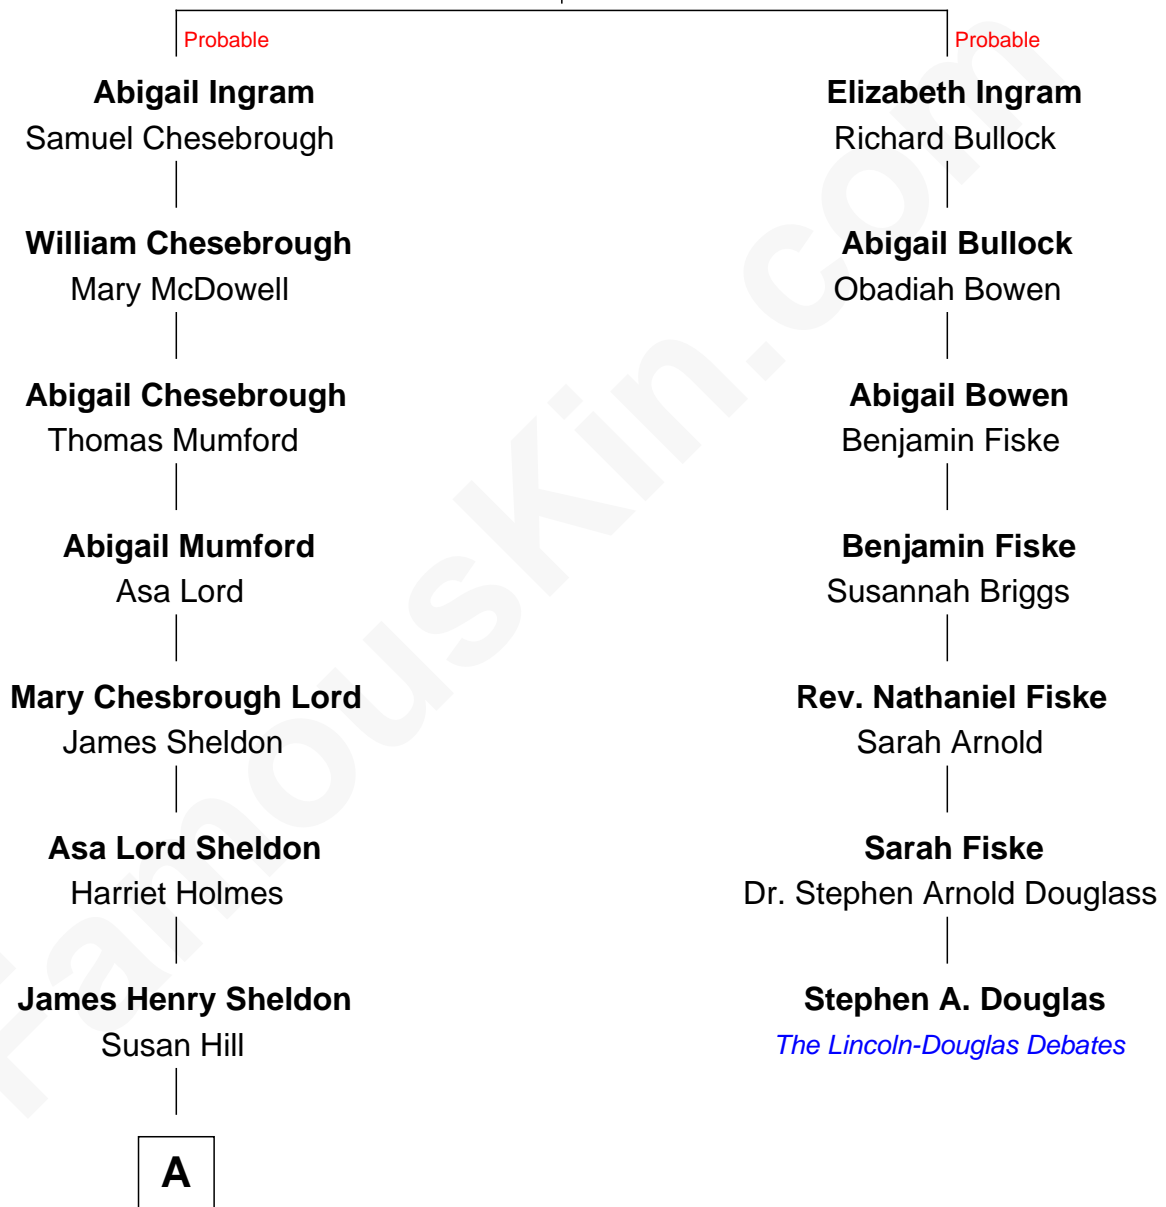

FamousKin.com

Relationship Chart of Mamie (Doud) Eisenhower

First Lady of President Dwight Eisenhower

6th cousin 3 times removed of

Stephen A. Douglas

Participated in Lincoln-Douglas Debates

Richard Ingram

A

—
Mary Cornelia Sheldon

Royal Houghton Doud

—
John Sheldon Doud

Elivera Mathilda Carlson

—
Mamie (Doud) Eisenhower

First Lady of Dwight Eisenhower

FamousKin.com