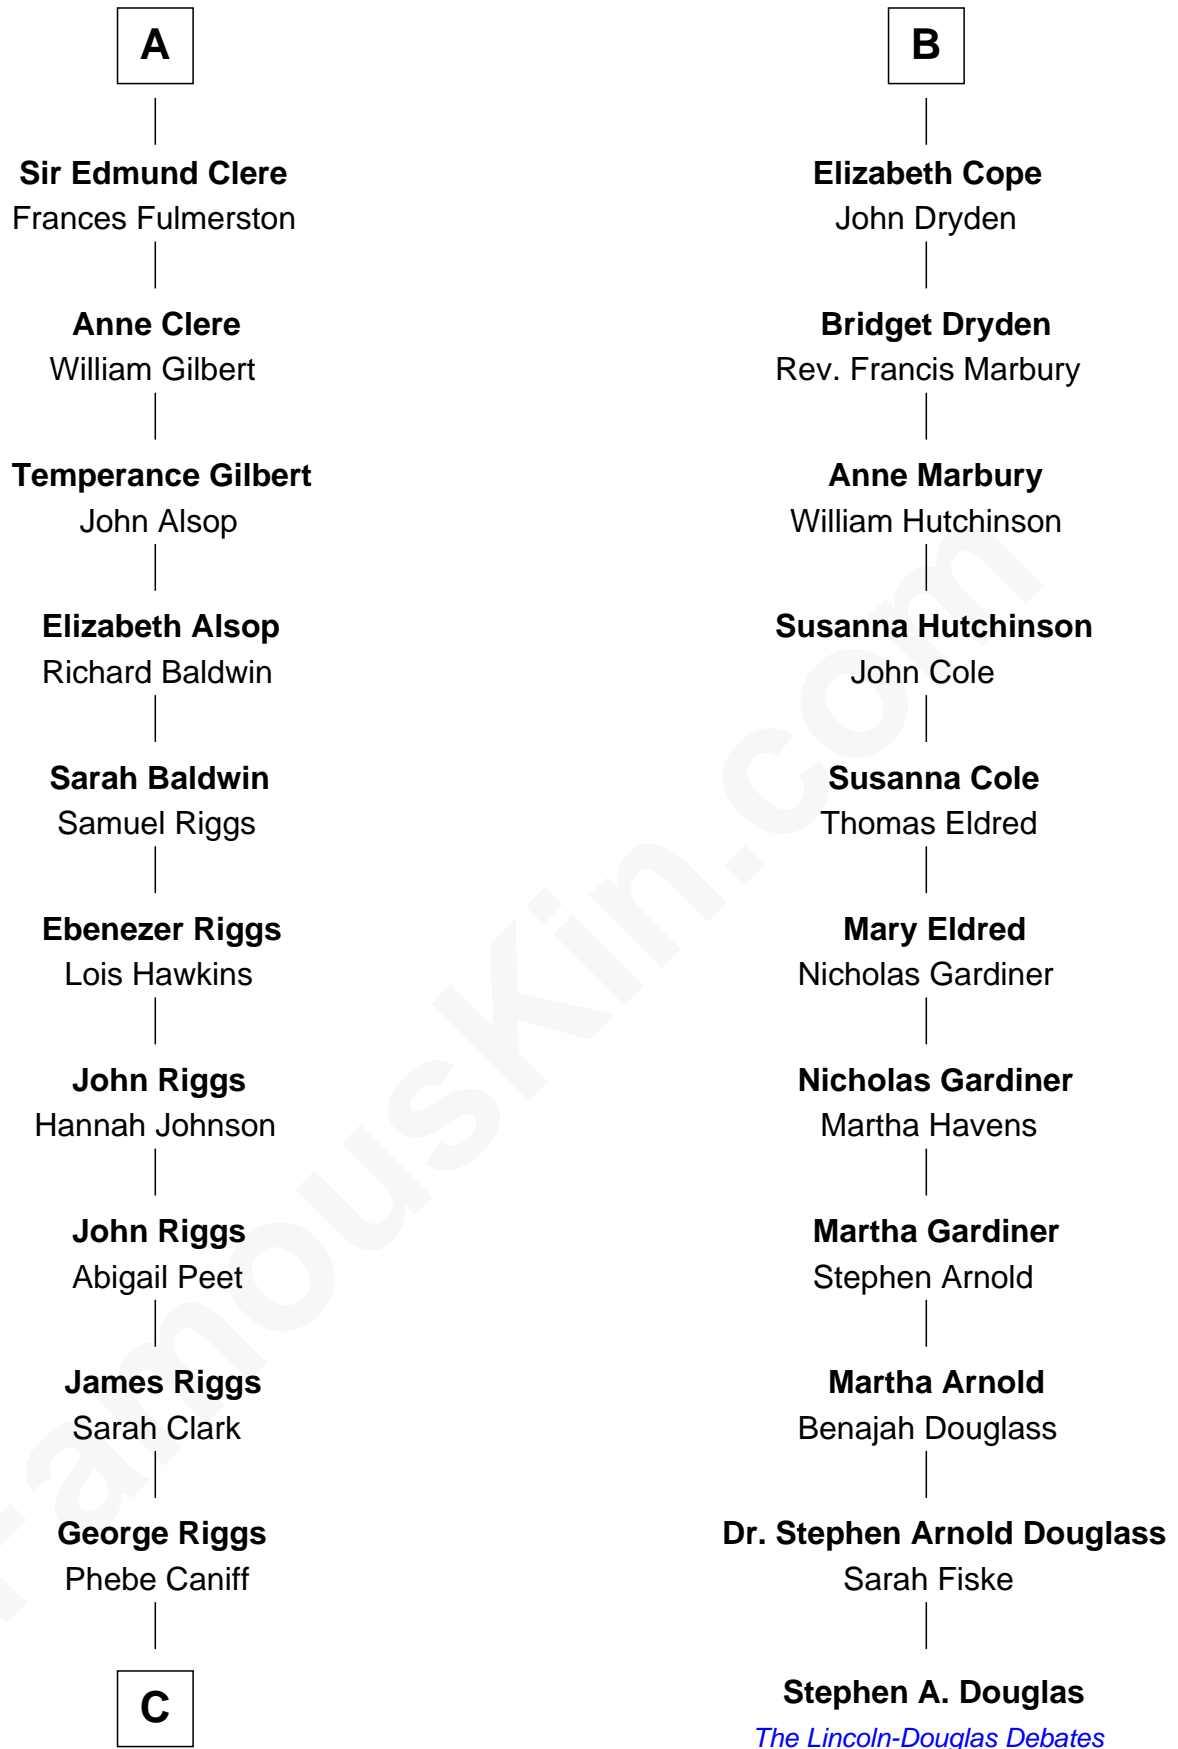

## Relationship Chart of Mamie (Doud) Eisenhower

*First Lady of President Dwight Eisenhower*

17th cousin 3 times removed of

**Stephen A. Douglas**

*Participated in Lincoln-Douglas Debates*

**C**

—  
**Maria Riggs**

Eli Doud

—  
**Royal Houghton Doud**

Mary Cornelia Sheldon

—  
**John Sheldon Doud**

Elivera Mathilda Carlson

—  
**Mamie (Doud) Eisenhower**

*First Lady of Dwight Eisenhower*

FamousKin.com