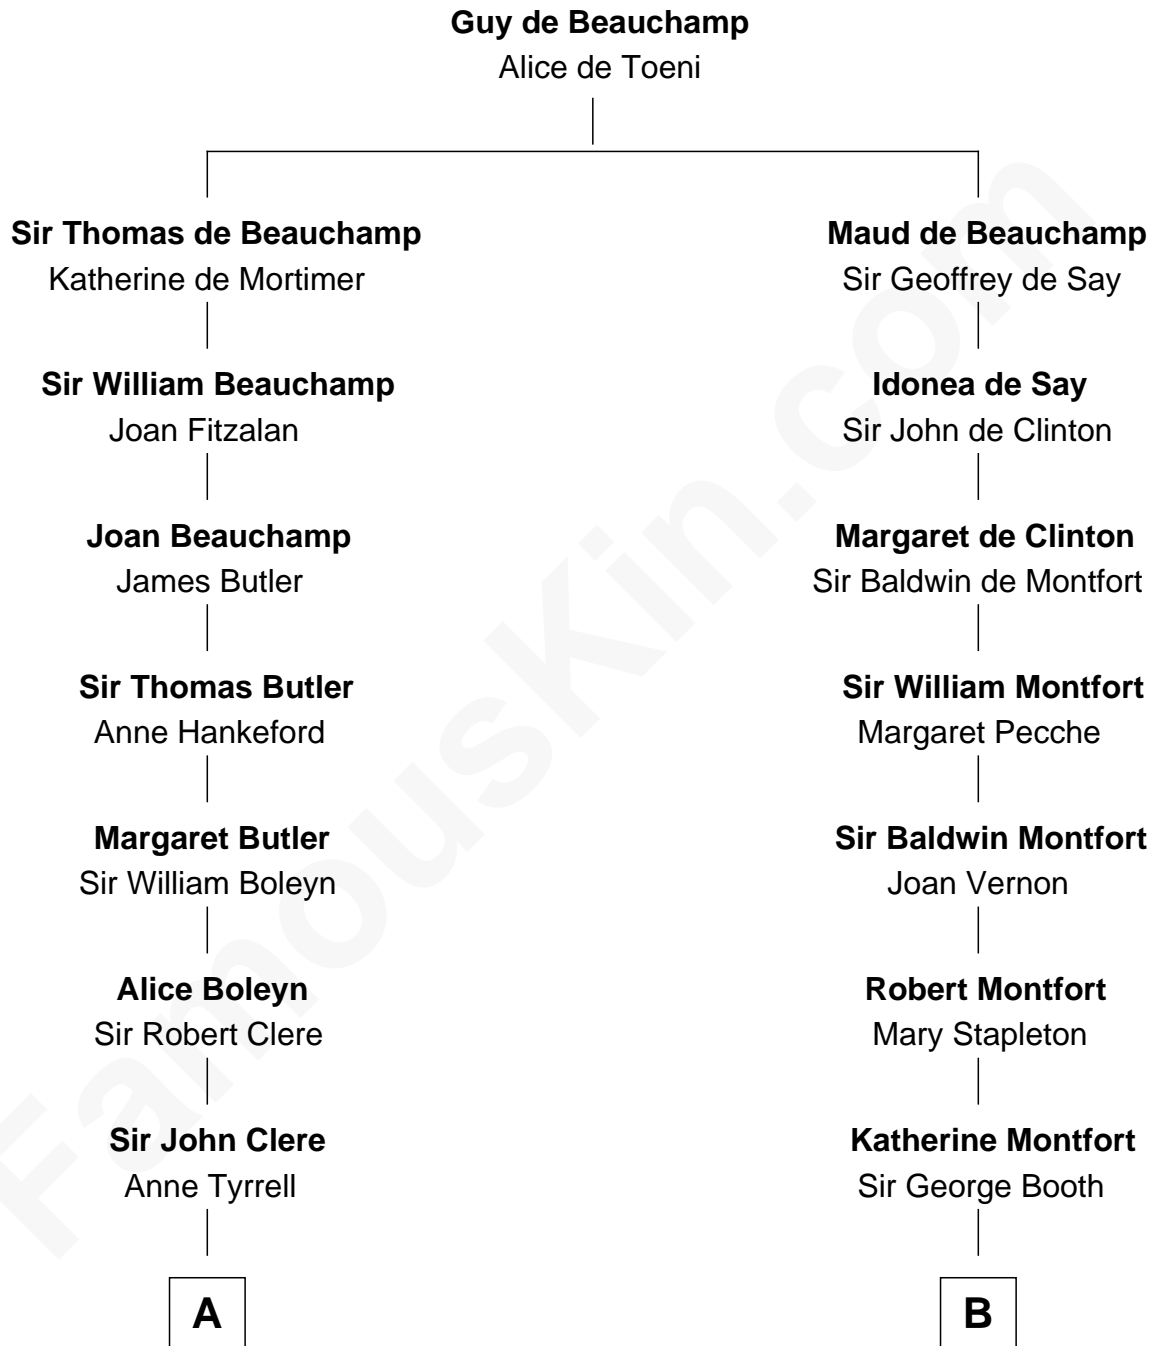

# FamousKin.com

## Relationship Chart of Mamie (Doud) Eisenhower

*First Lady of President Dwight Eisenhower*

18th cousin 2 times removed of

**Stephen A. Douglas**

*Participated in Lincoln-Douglas Debates*

**C**

**Maria Riggs**

Eli Doud

**Royal Houghton Doud**

Mary Cornelia Sheldon

**John Sheldon Doud**

Elivera Mathilda Carlson

**Mamie (Doud) Eisenhower**

*First Lady of Dwight Eisenhower*

**D**