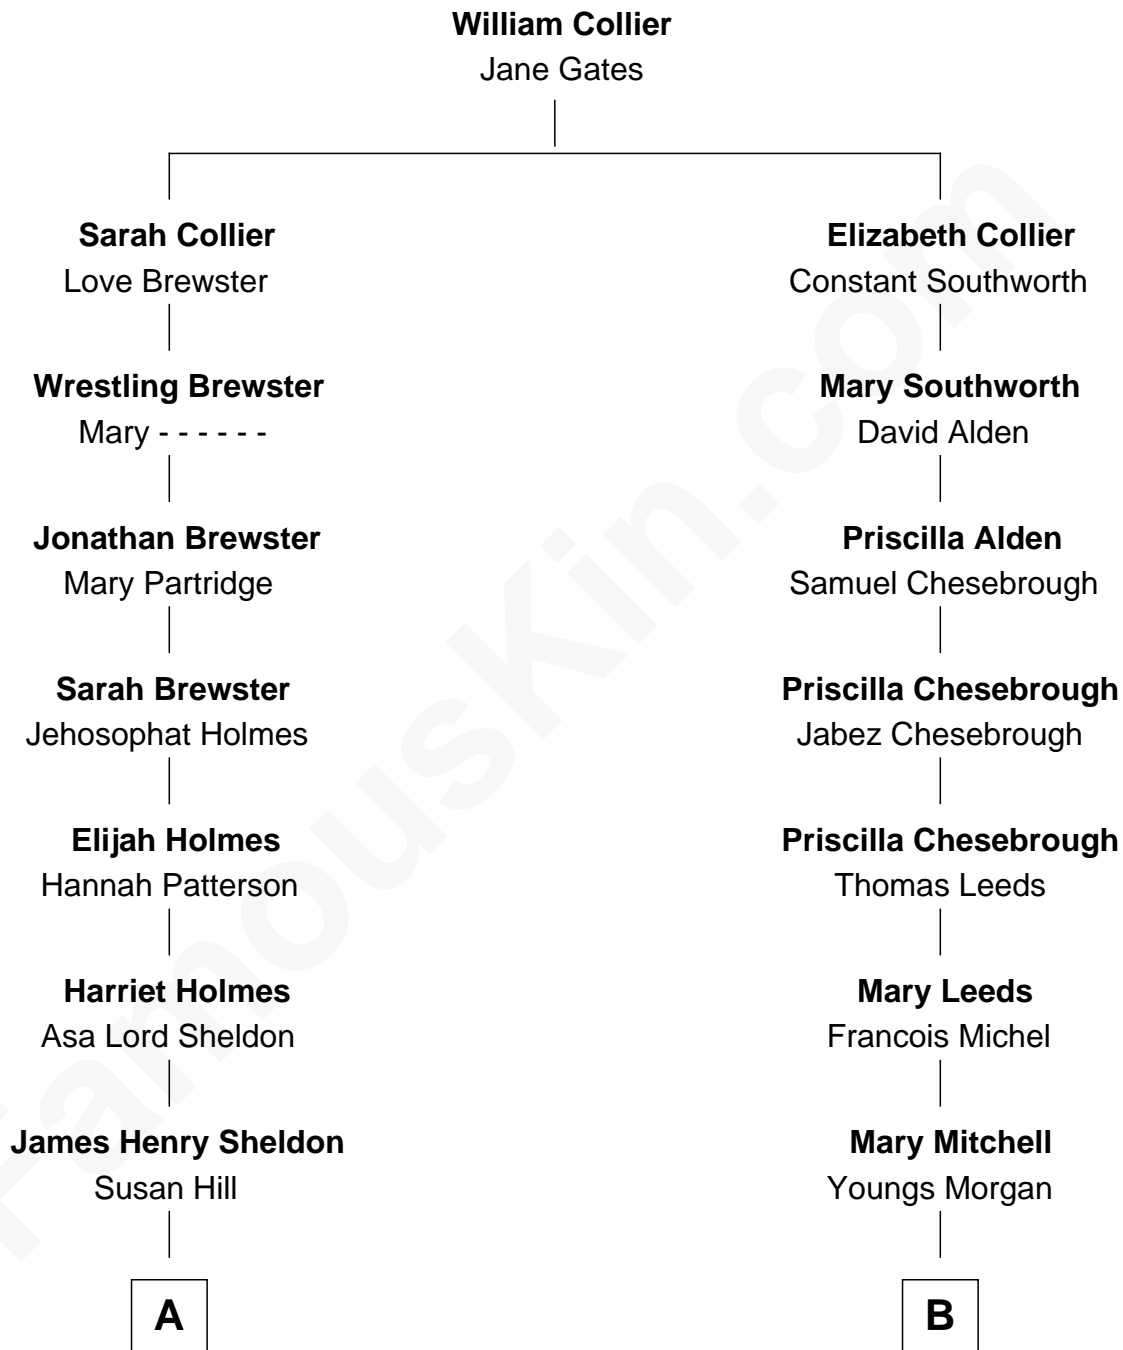

FamousKin.com

Relationship Chart of Mamie (Doud) Eisenhower

First Lady of President Dwight Eisenhower

8th cousin 1 time removed of

William Sprague

27th Governor of Rhode Island

A

Mary Cornelia Sheldon

Royal Houghton Doud

John Sheldon Doud

Elivera Mathilda Carlson

Mamie (Doud) Eisenhower

First Lady of Dwight Eisenhower

B

Fanny Morgan

Amasa Sprague

William Sprague

27th Governor of Rhode Island

FamousKin.com