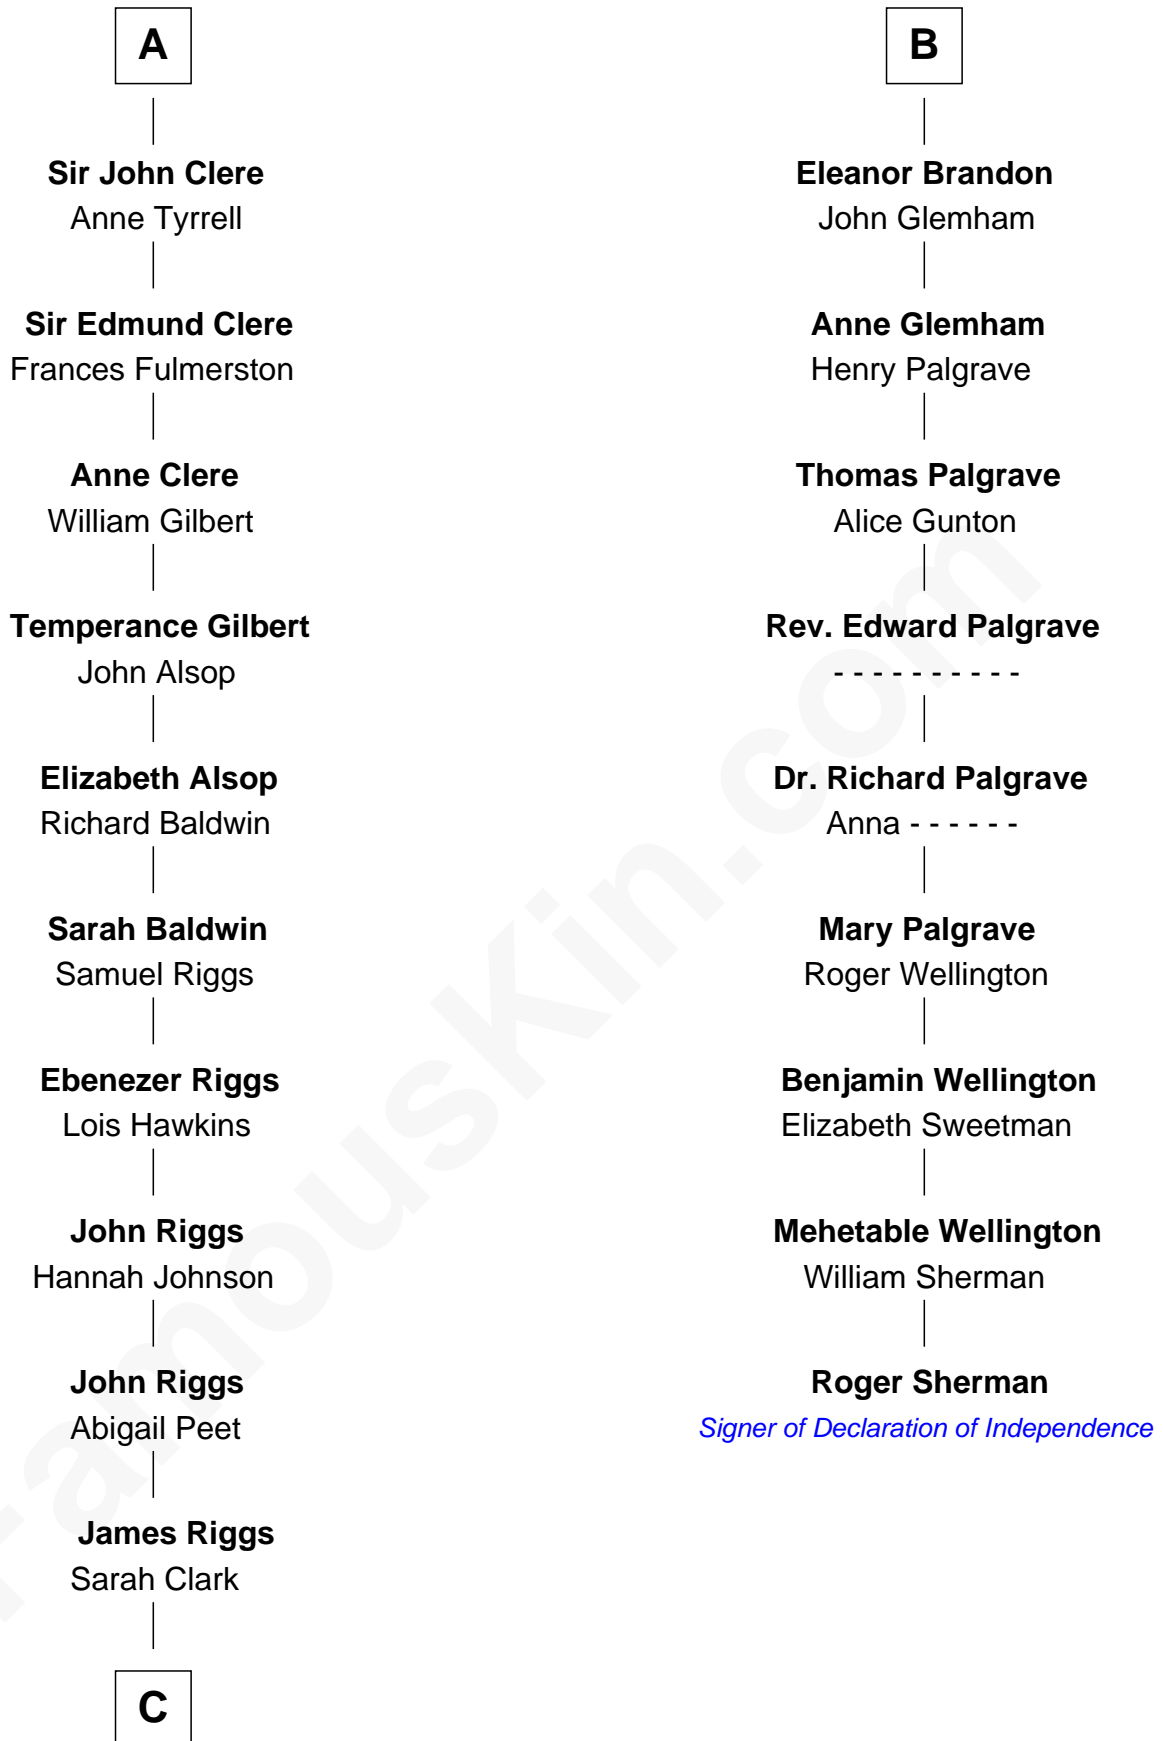

FamousKin.com

Relationship Chart of Mamie (Doud) Eisenhower

First Lady of President Dwight Eisenhower

15th cousin 6 times removed of

Roger Sherman

Signer of the Declaration of Independence

C

George Riggs

Phebe Caniff

Maria Riggs

Eli Doud

Royal Houghton Doud

Mary Cornelia Sheldon

John Sheldon Doud

Elivera Mathilda Carlson

Mamie (Doud) Eisenhower

First Lady of Dwight Eisenhower