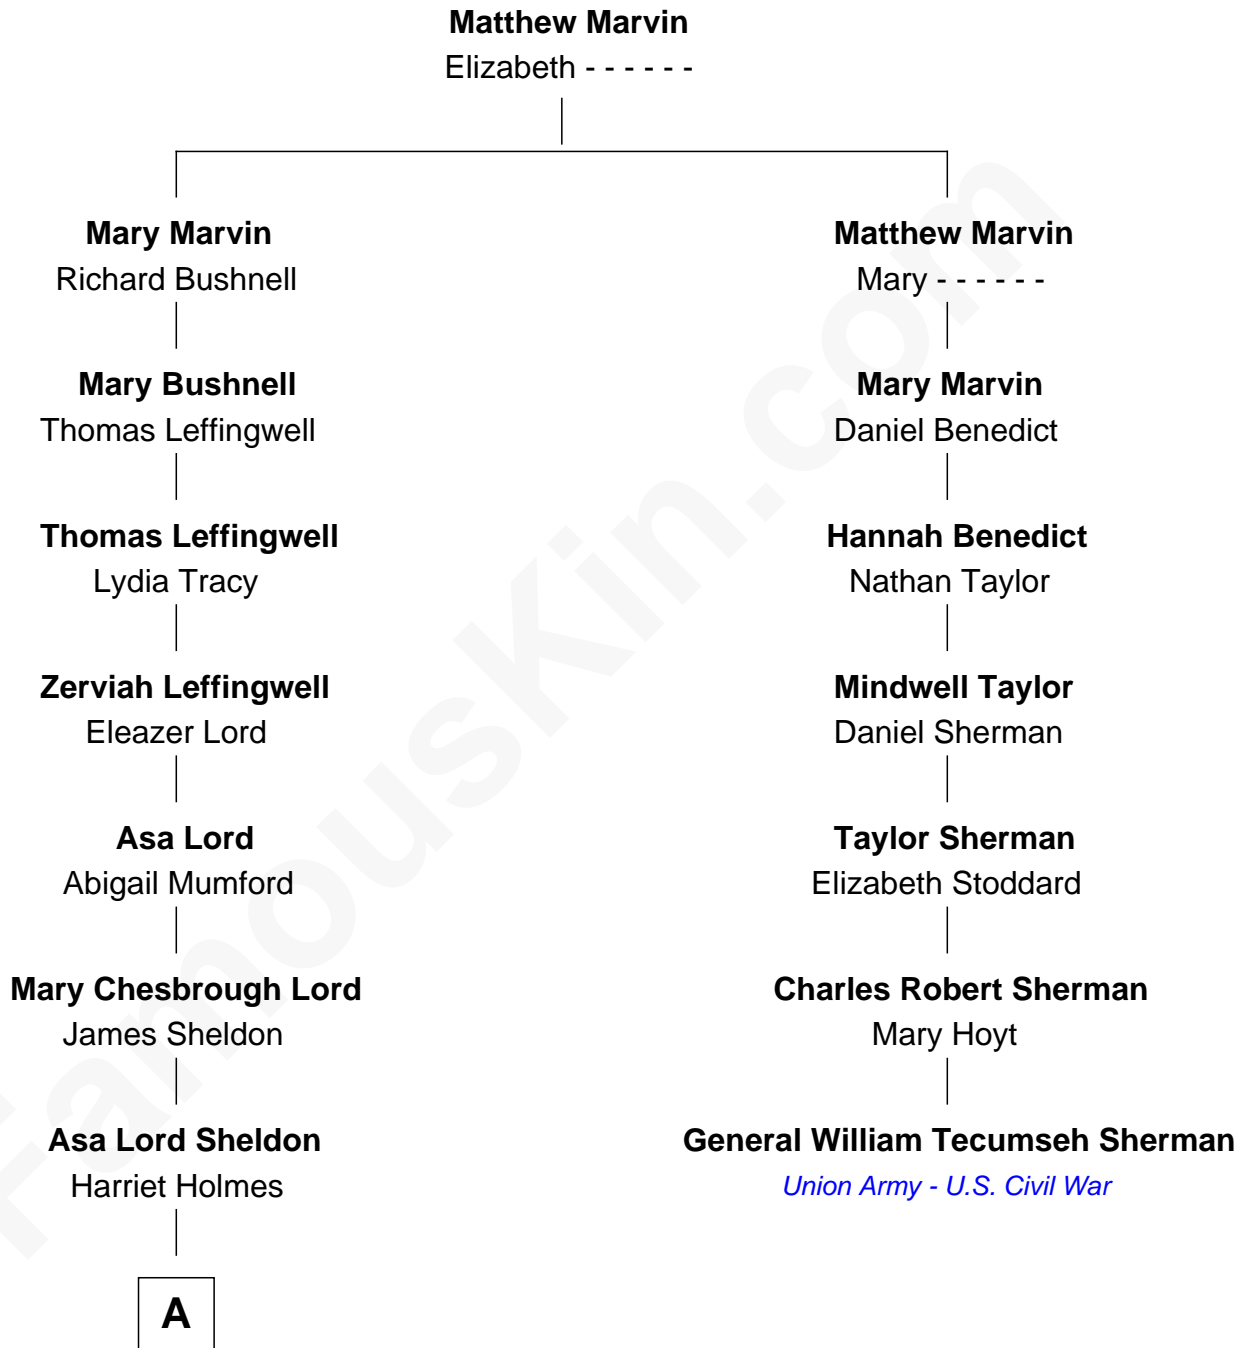

# FamousKin.com

## Relationship Chart of Mamie (Doud) Eisenhower

*First Lady of President Dwight Eisenhower*

6th cousin 4 times removed of

## General William Tecumseh Sherman

*Union Army - U.S. Civil War*

**A**

James Henry Sheldon

Susan Hill

Mary Cornelia Sheldon

Royal Houghton Doud

John Sheldon Doud

Elivera Mathilda Carlson

**Mamie (Doud) Eisenhower**

*First Lady of Dwight Eisenhower*

FamousKin.com