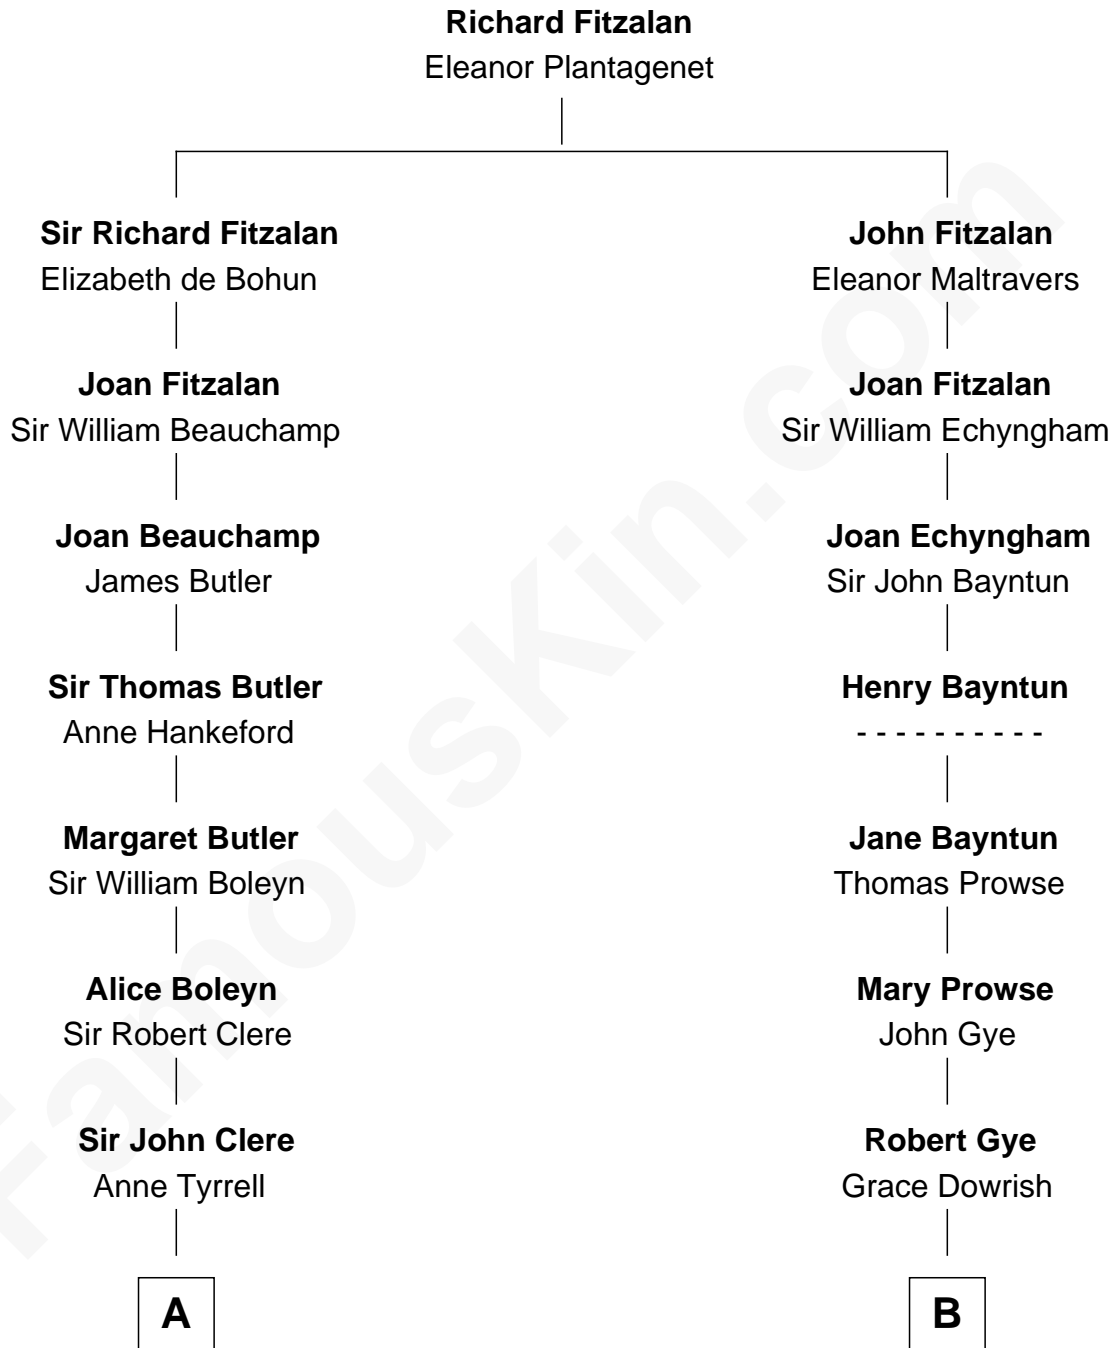

FamousKin.com

Relationship Chart of Mamie (Doud) Eisenhower

First Lady of President Dwight Eisenhower

18th cousin 2 times removed of

Kyra Sedgwick

TV and Movie Actress

FamousKin.com