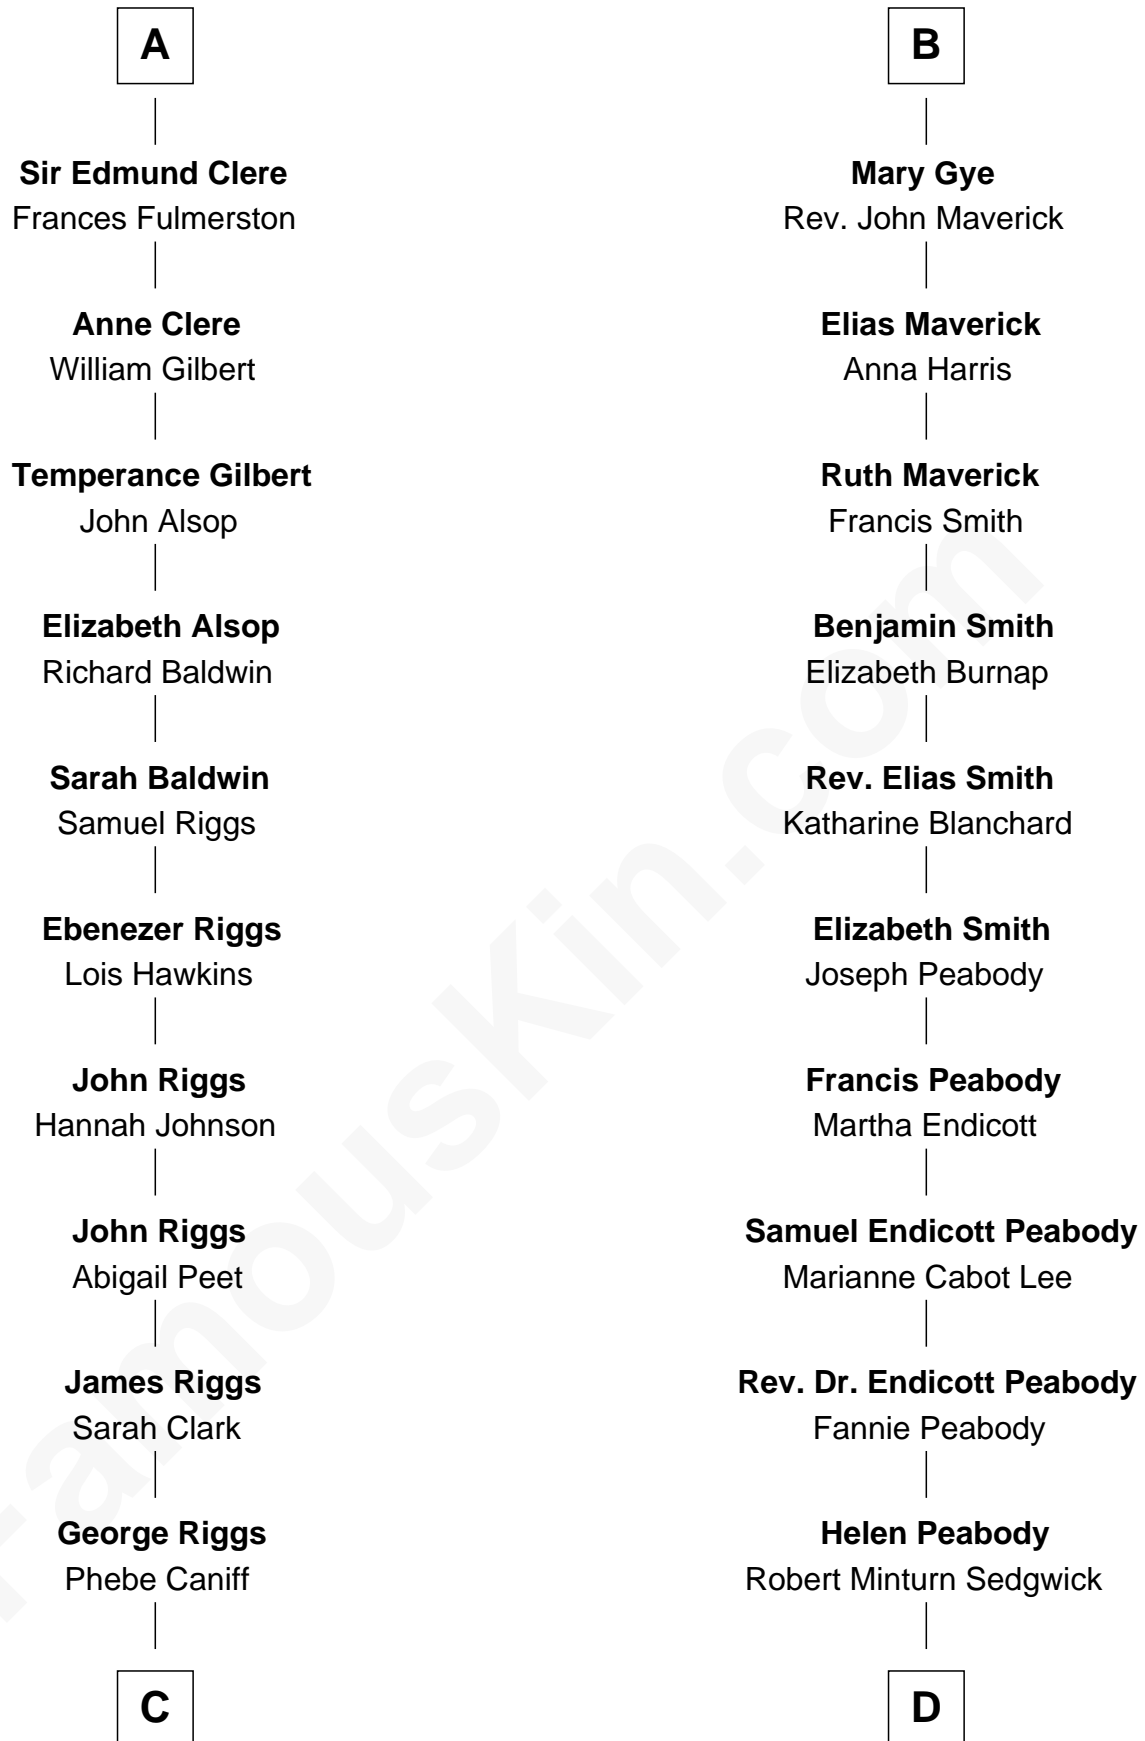

FamousKin.com

Relationship Chart of Mamie (Doud) Eisenhower

First Lady of President Dwight Eisenhower

18th cousin 2 times removed of

Kyra Sedgwick

TV and Movie Actress

FamousKin.com