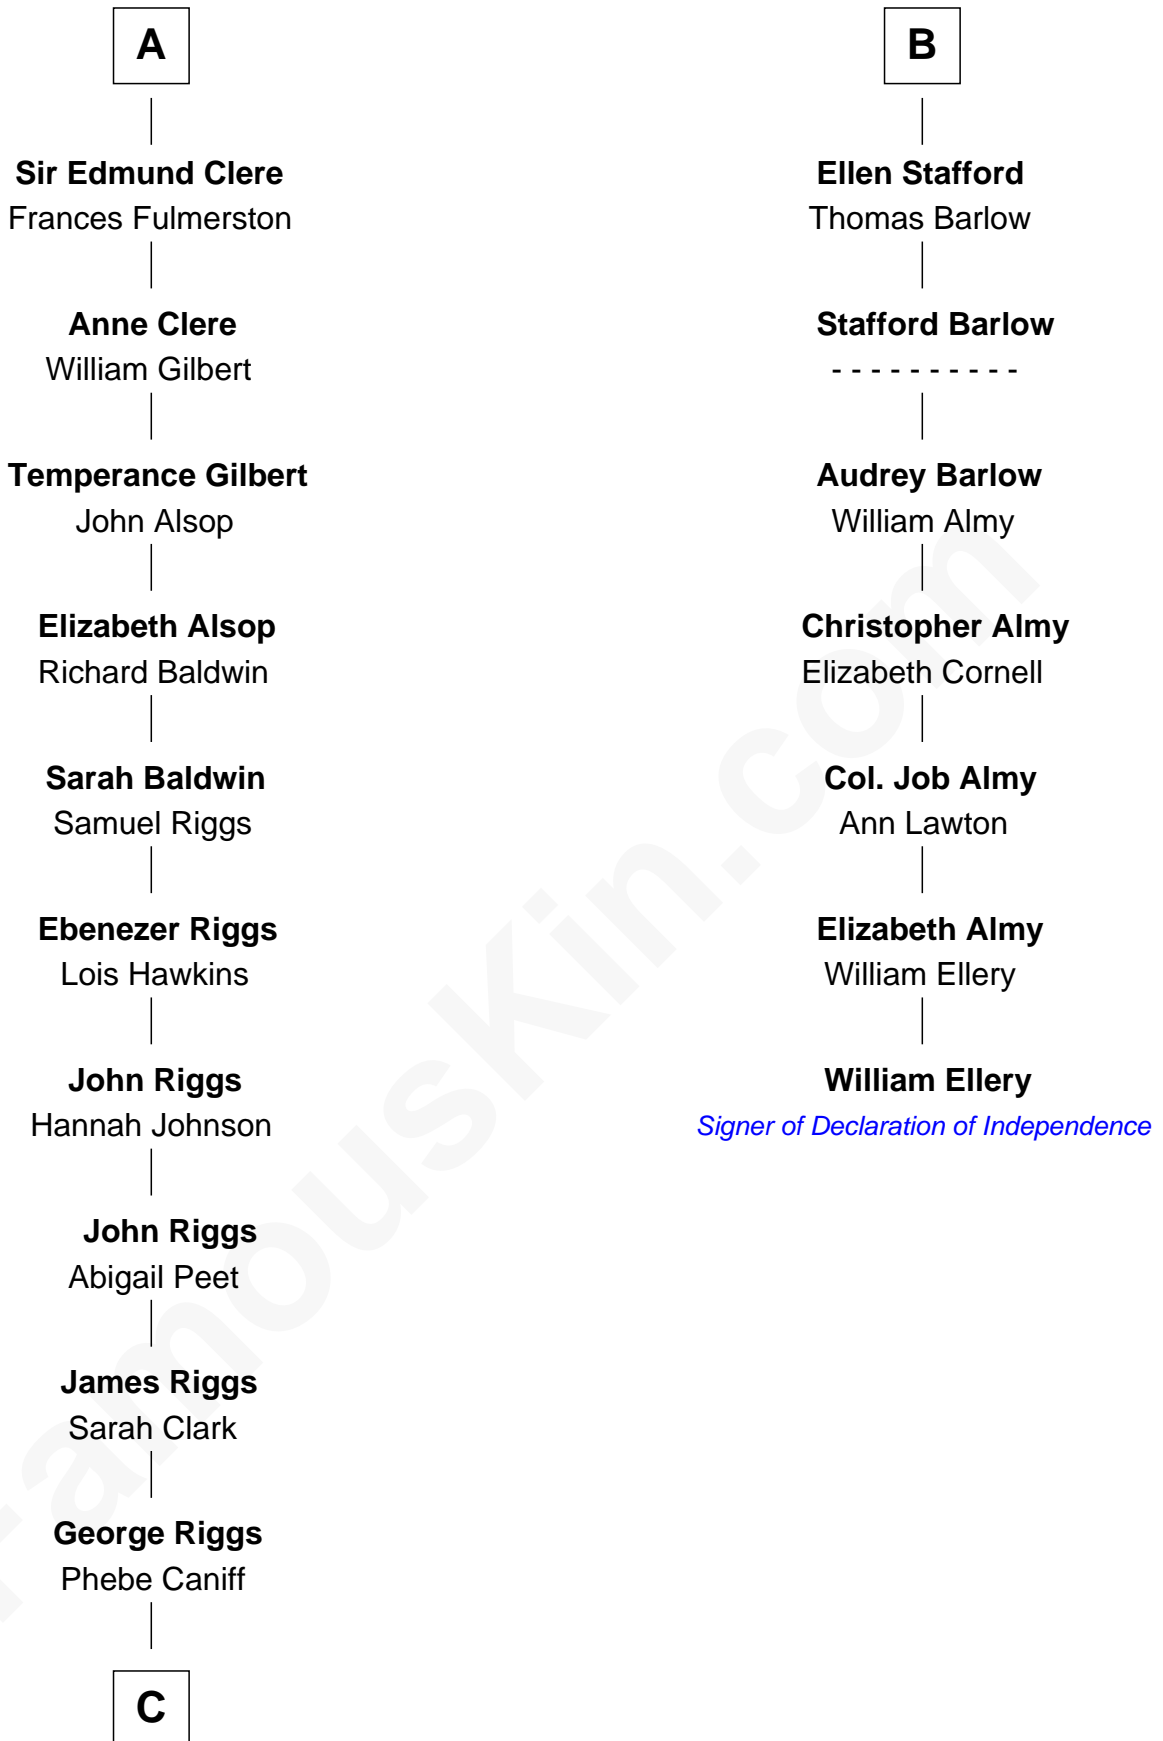

FamousKin.com

Relationship Chart of Mamie (Doud) Eisenhower

First Lady of President Dwight Eisenhower

13th cousin 7 times removed of

William Ellery

Signer of the Declaration of Independence

C

—
Maria Riggs

Eli Doud

—
Royal Houghton Doud

Mary Cornelia Sheldon

—
John Sheldon Doud

Elivera Mathilda Carlson

—
Mamie (Doud) Eisenhower

First Lady of Dwight Eisenhower

FamousKin.com