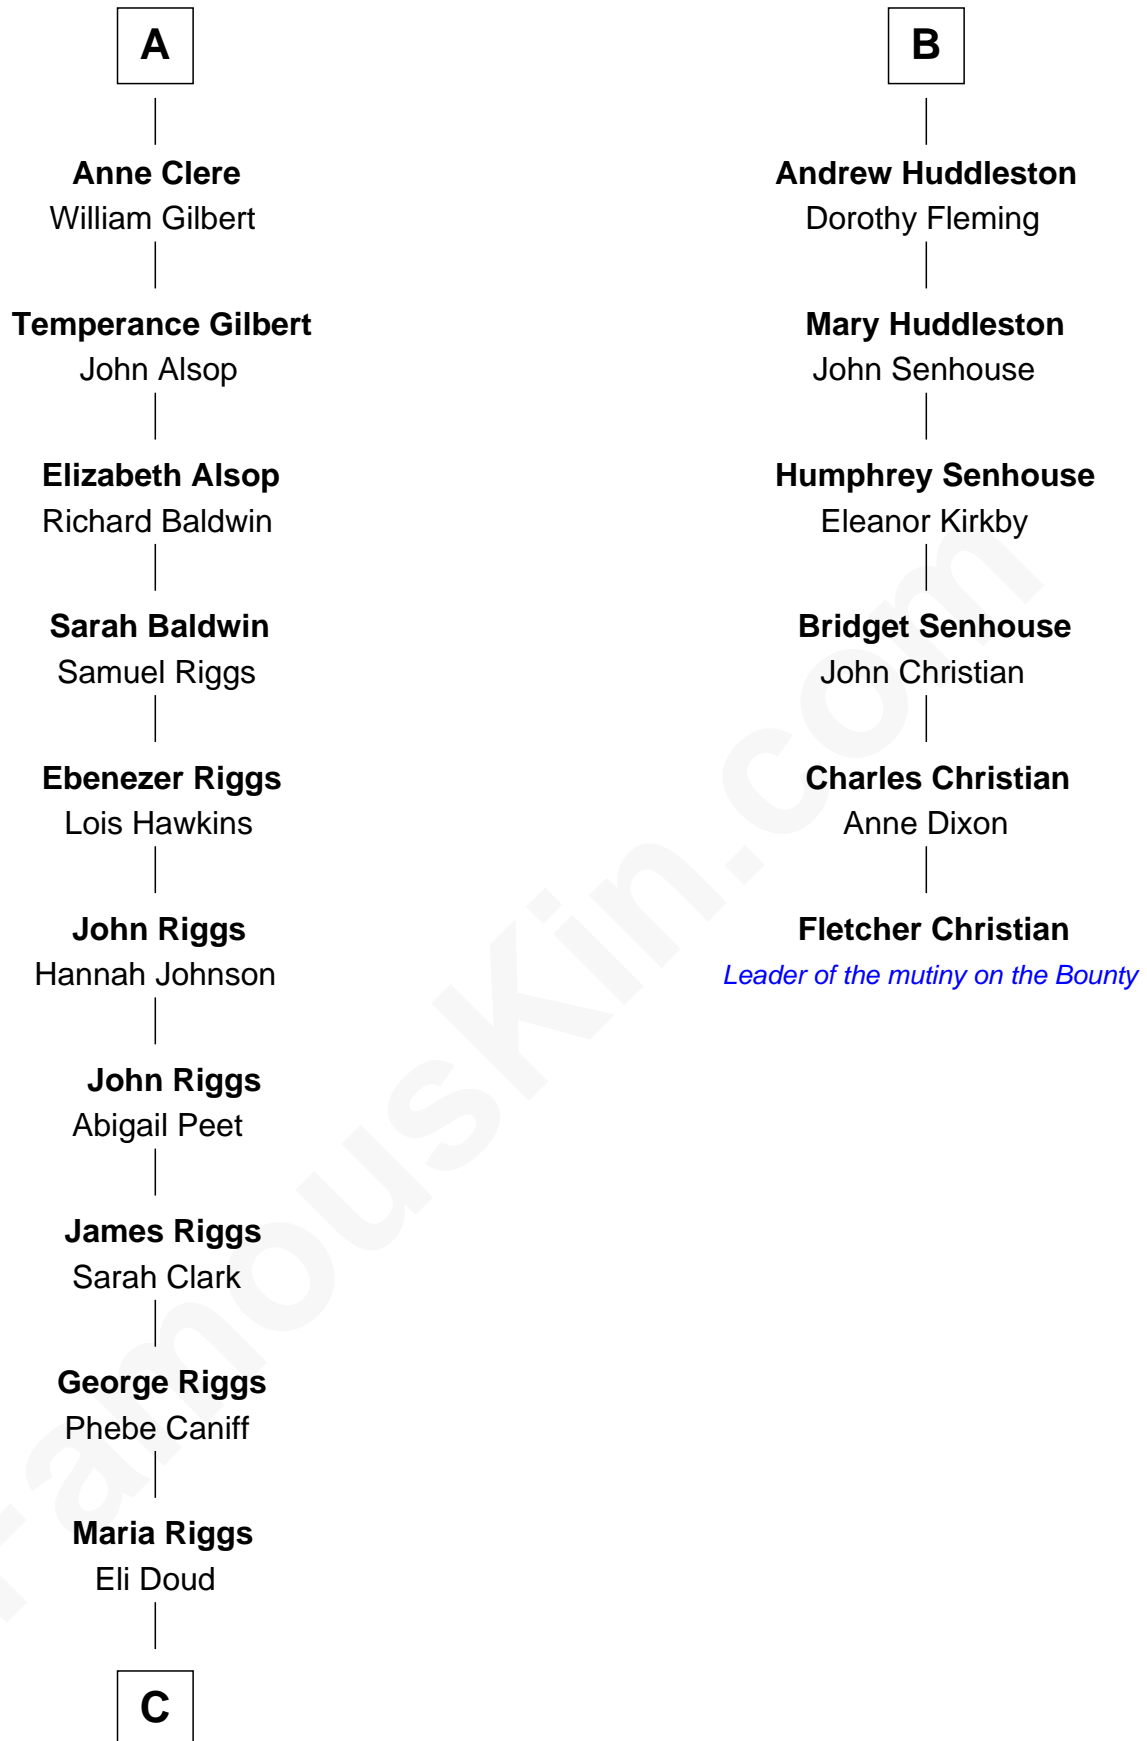

FamousKin.com

Relationship Chart of Mamie (Doud) Eisenhower

First Lady of President Dwight Eisenhower

12th cousin 7 times removed of

Fletcher Christian

Leader of the mutiny on the Bounty

Sir Michael de la Pole

Katherine Wingfield

Michael de la Pole
Katherine de Stafford

Isabel de la Pole
Thomas Morley

Elizabeth Morley
Sir John Arundell

Anne Arundell
Sir James Tyrrell

Sir Thomas Tyrrell
Margaret Willoughby

Anne Tyrrell
Sir John Clere

Sir Edmund Clere
Frances Fulmerston

A

Sir Thomas de la Pole

Anne Cheney

Katherine de la Pole
Sir Miles Stapleton

Joan Stapleton
Sir John Huddleston

Sir John Huddleston
Joan FitzHugh

Sir John Huddleston
Joyce Prickley

Andrew Huddleston
Mary Hutton

Joseph Huddleston
Elinor Sisson

B

C

—
Royal Houghton Doud

Mary Cornelia Sheldon

—
John Sheldon Doud

Elivera Mathilda Carlson