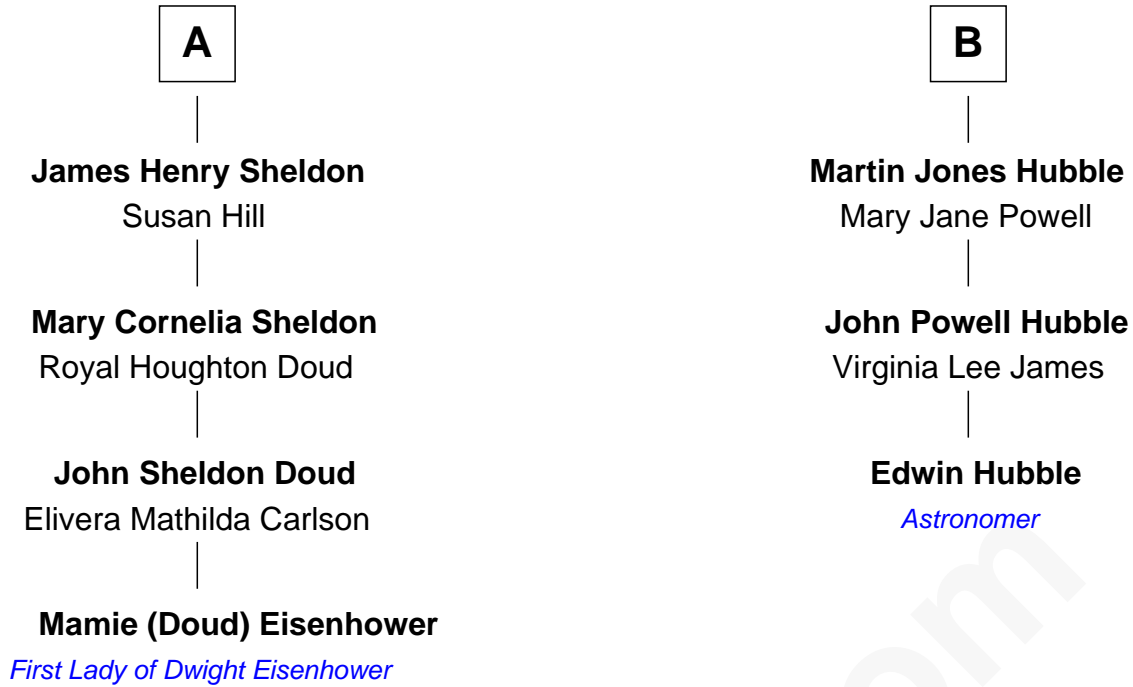

FamousKin.com

Relationship Chart of Mamie (Doud) Eisenhower

First Lady of President Dwight Eisenhower

9th cousin 1 time removed of

Edwin Hubble

Astronomer

Matthew Marvin

Elizabeth - - - - -