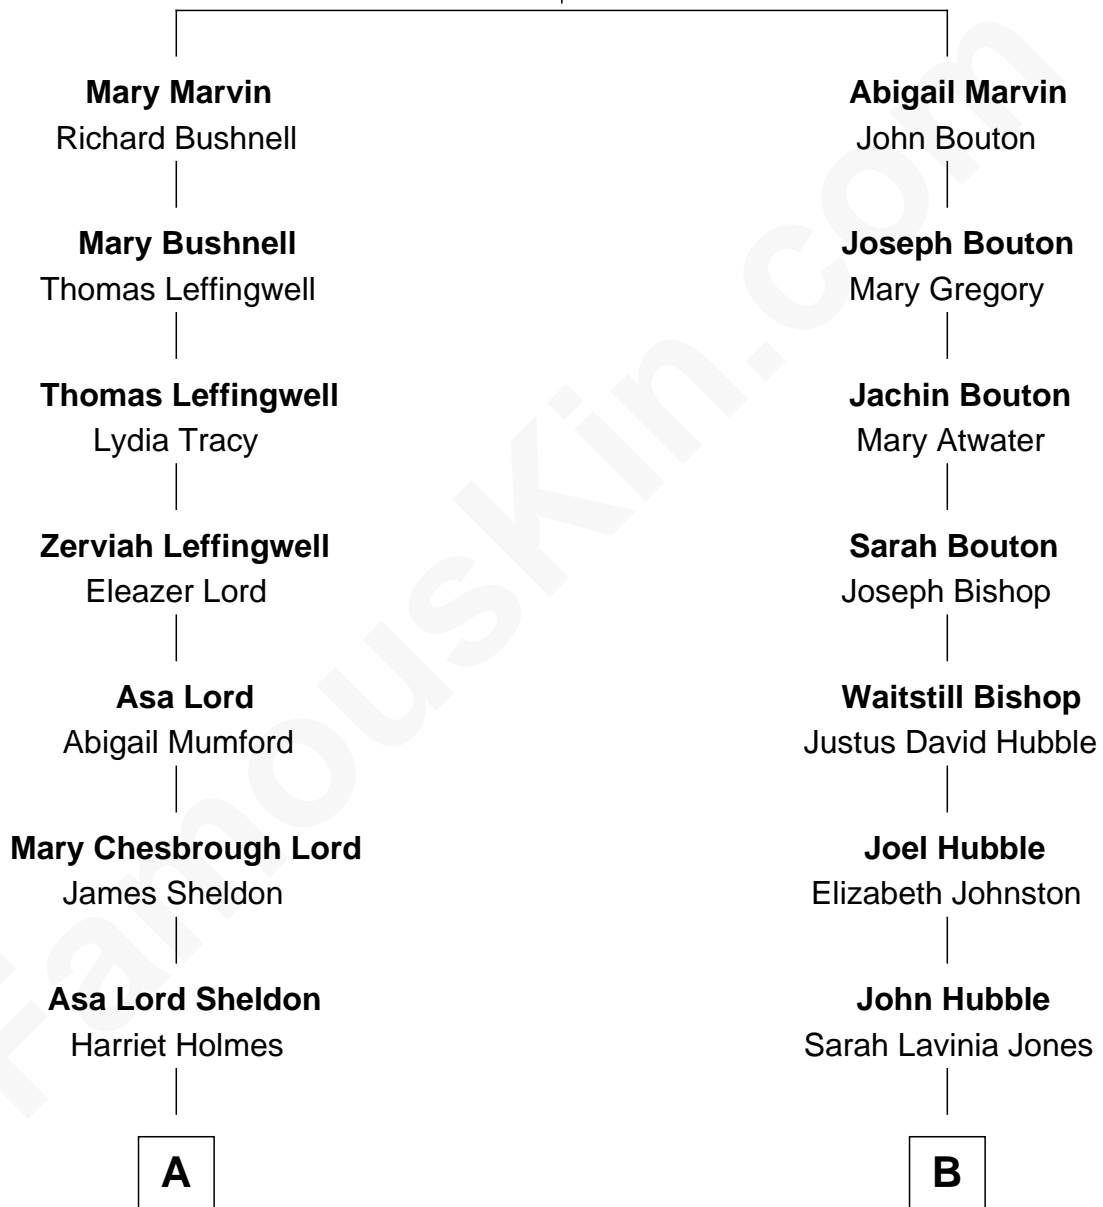

FamousKin.com

Relationship Chart of Mamie (Doud) Eisenhower

First Lady of President Dwight Eisenhower

9th cousin 1 time removed of

Edwin Hubble

Astronomer

Matthew Marvin

Elizabeth - - - - -

FamousKin.com