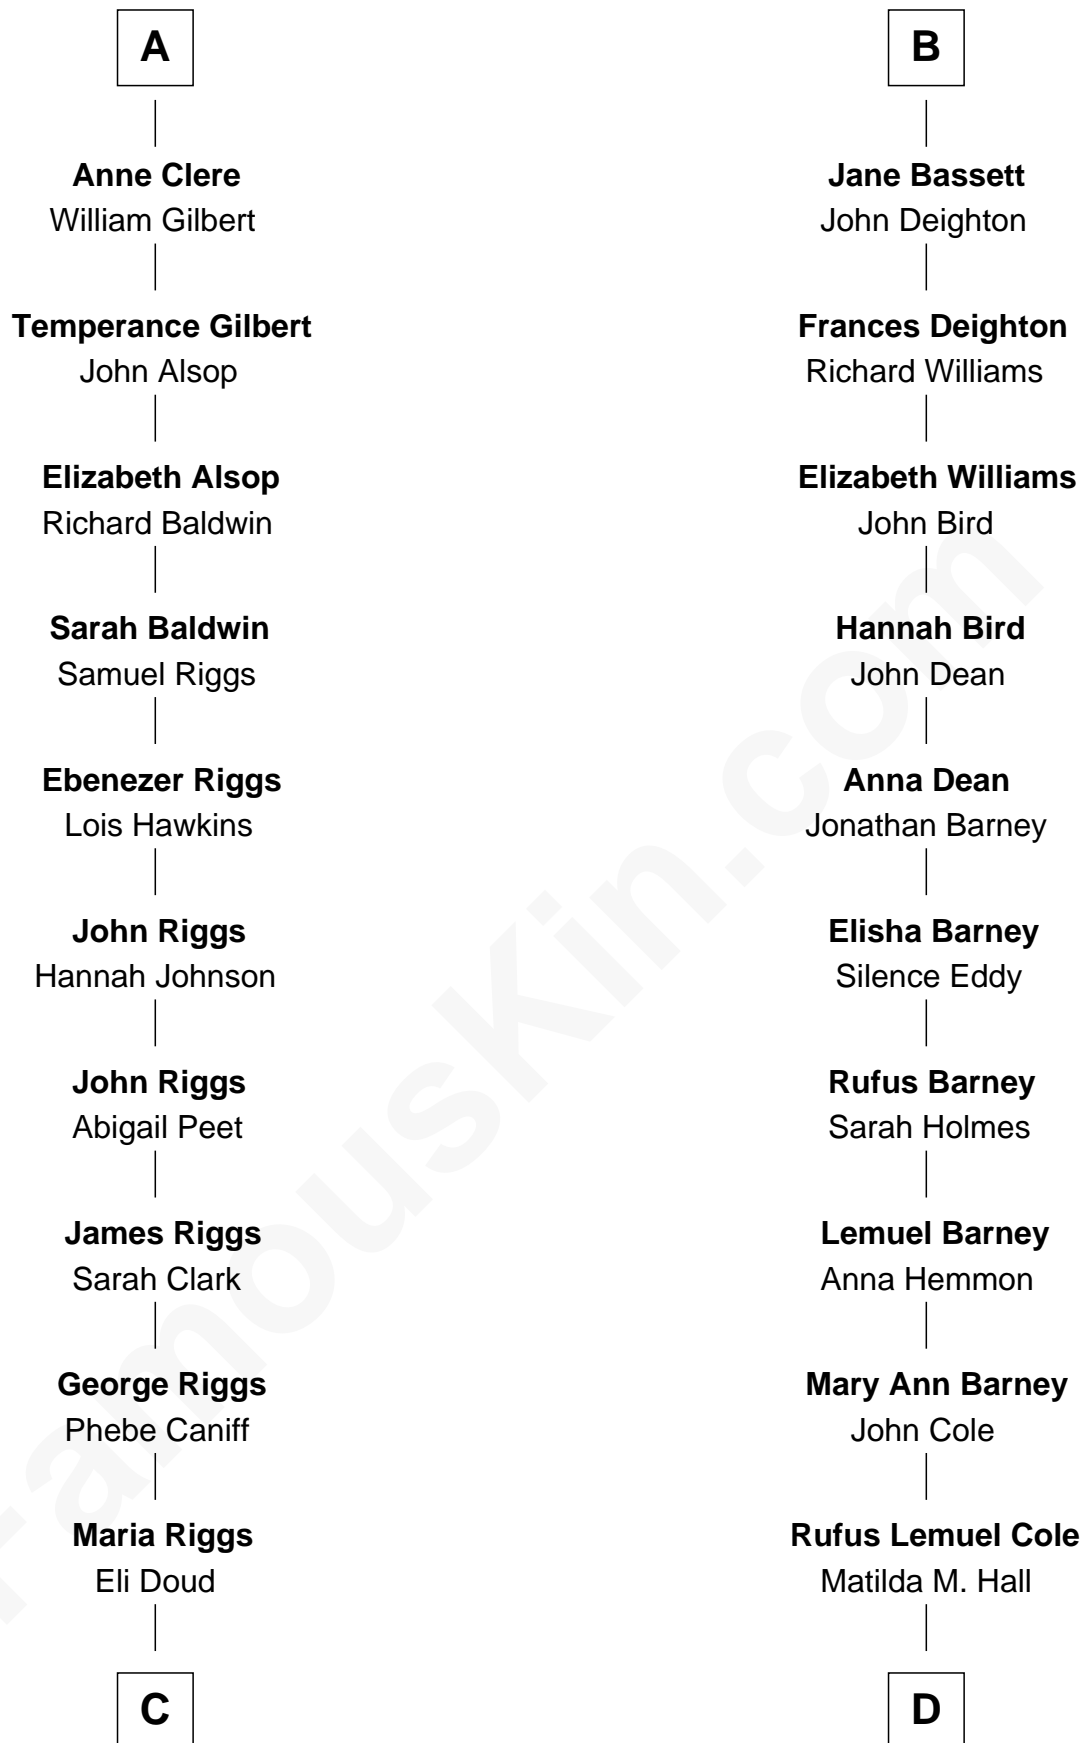

FamousKin.com

Relationship Chart of Mamie (Doud) Eisenhower

First Lady of President Dwight Eisenhower

19th cousin 1 time removed of

Michael Lookinland

TV Actor

Sir Richard Fitzalan

Elizabeth de Bohun

C

Royal Houghton Doud

Mary Cornelia Sheldon

John Sheldon Doud

Elivera Mathilda Carlson

Mamie (Doud) Eisenhower

First Lady of Dwight Eisenhower

D