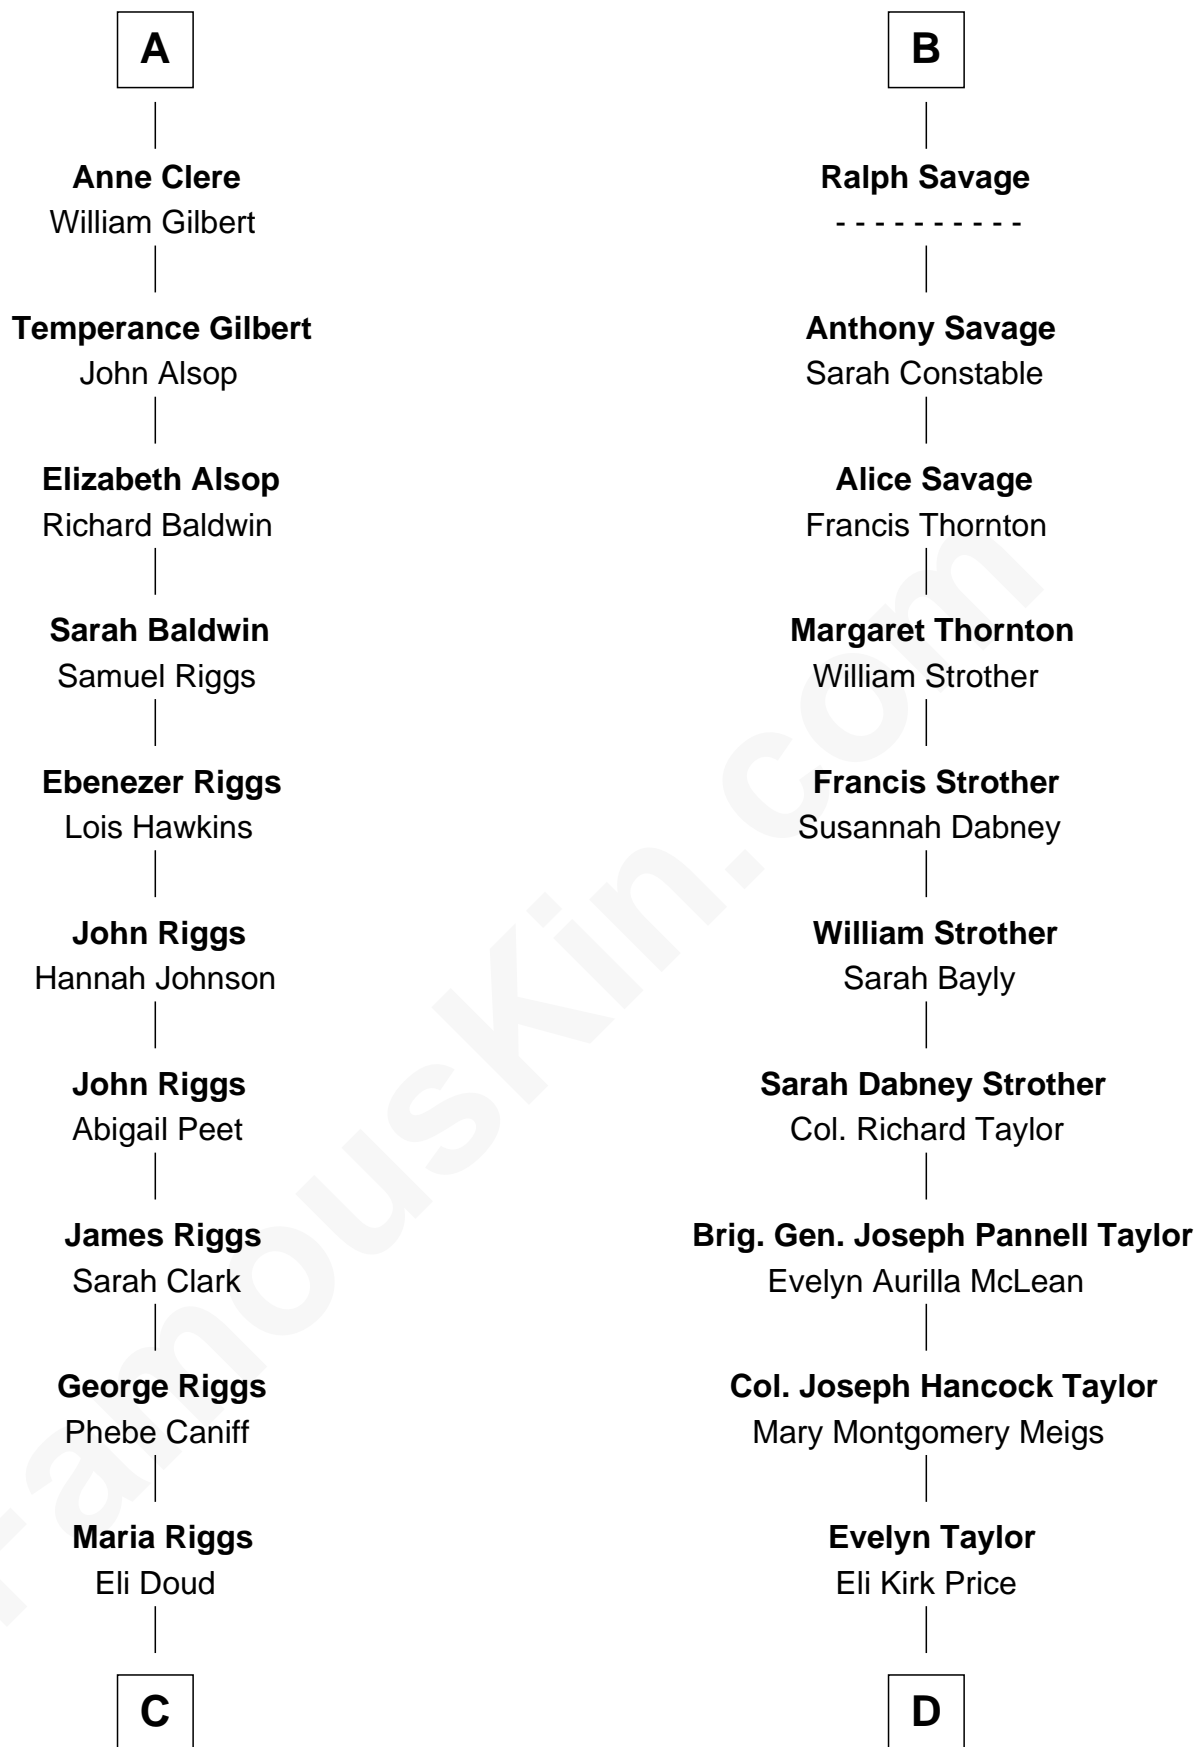

FamousKin.com

Relationship Chart of Mamie (Doud) Eisenhower

First Lady of President Dwight Eisenhower

19th cousin of

Parker Stevenson

TV and Movie Actor

Sir Richard Fitzalan

Elizabeth de Bohun

C

Royal Houghton Doud

Mary Cornelia Sheldon

John Sheldon Doud

Elivera Mathilda Carlson

Mamie (Doud) Eisenhower

First Lady of Dwight Eisenhower

D