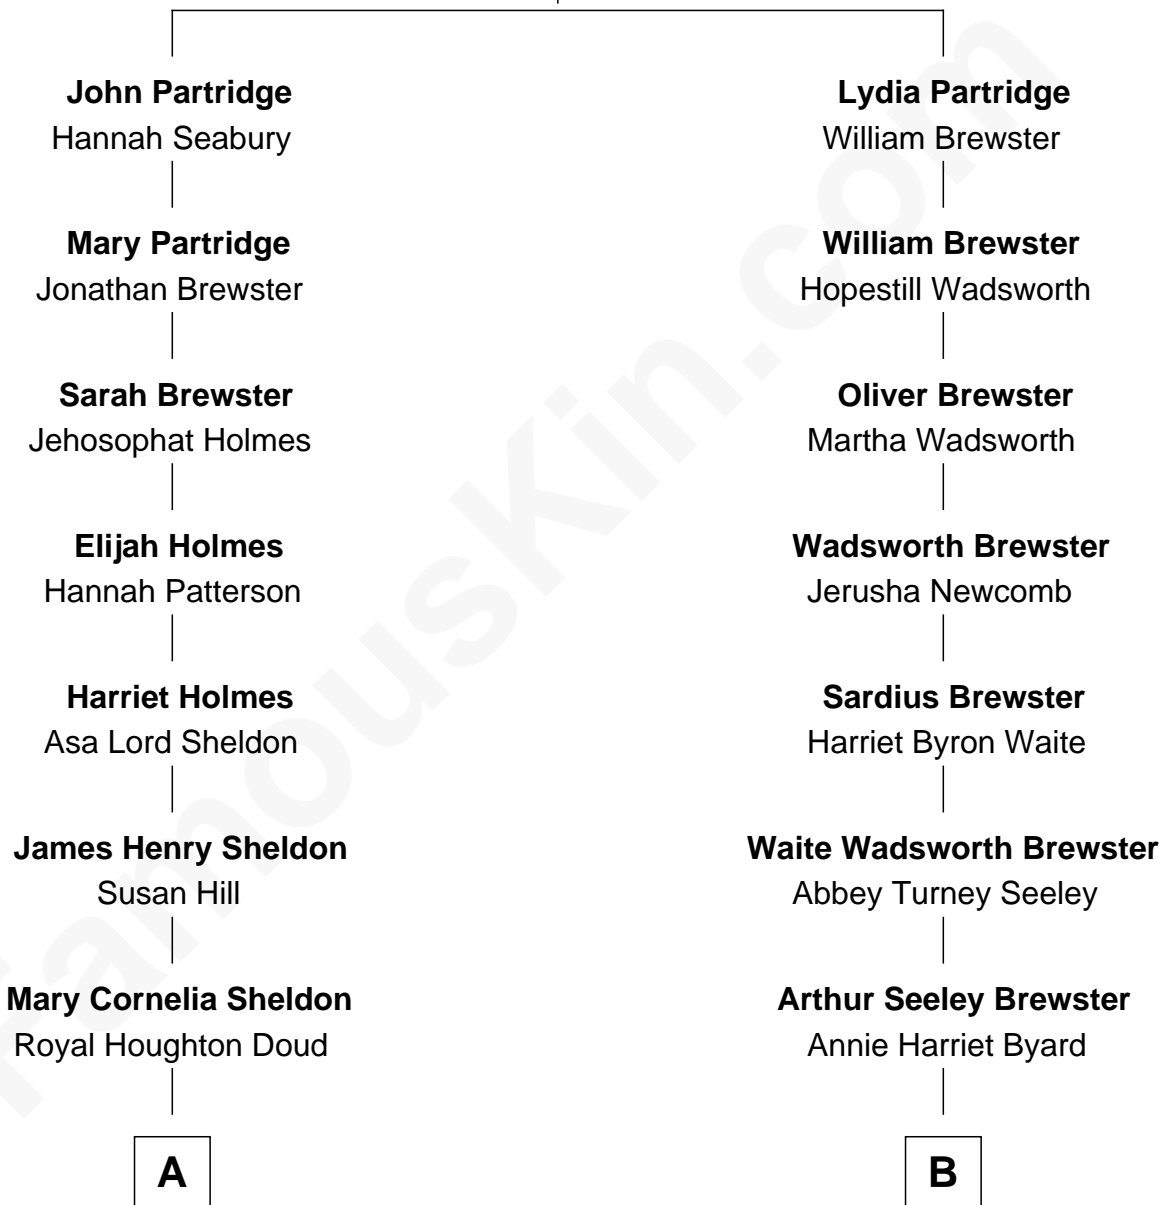

FamousKin.com

Relationship Chart of Mamie (Doud) Eisenhower

First Lady of President Dwight Eisenhower

8th cousin 1 time removed of

Diane Brewster

TV and Movie Actress

George Partridge
Sarah Tracy

A

John Sheldon Doud
Elivera Mathilda Carlson

Mamie (Doud) Eisenhower
First Lady of Dwight Eisenhower

B

Reginald Raymond Brewster
Grace Anna Sloane

Phillip Sloane Brewster
Geraldine Craddock

Diane Brewster
TV and Movie Actress