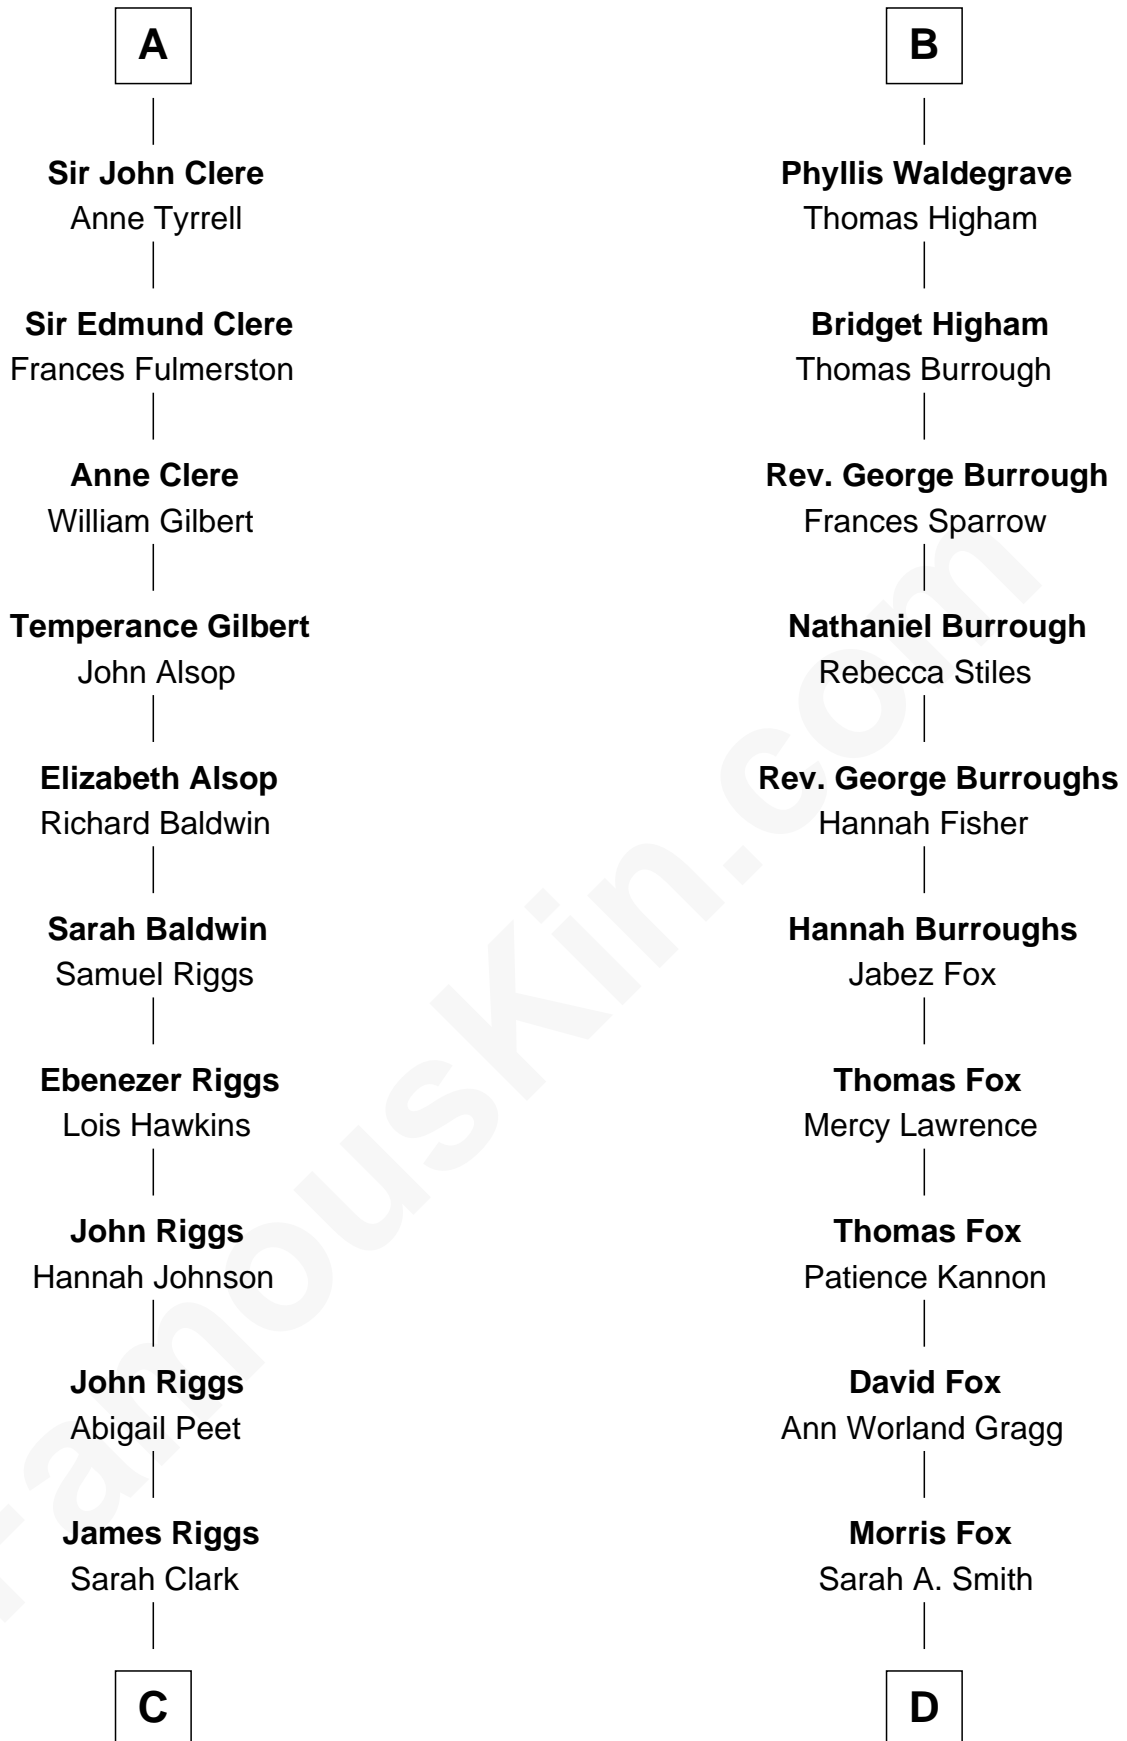

FamousKin.com

Relationship Chart of Mamie (Doud) Eisenhower

First Lady of President Dwight Eisenhower

20th cousin 1 time removed of

Bob Moore

Co-Founder, Bob's Red Mill

Bartholomew de Badlesmere

Margaret de Clare

Sir John de Tivetot

Sir Robert de Tivetot

Margaret Deincourt

Elizabeth de Tivetot

Sir Philip le Despencer

Margery Despencer

Sir Roger Wentworth

Henry Wentworth

Elizabeth Howard

Margery Wentworth

Sir William Waldegrave

George Waldegrave

Anne Drury

B

C

George Riggs