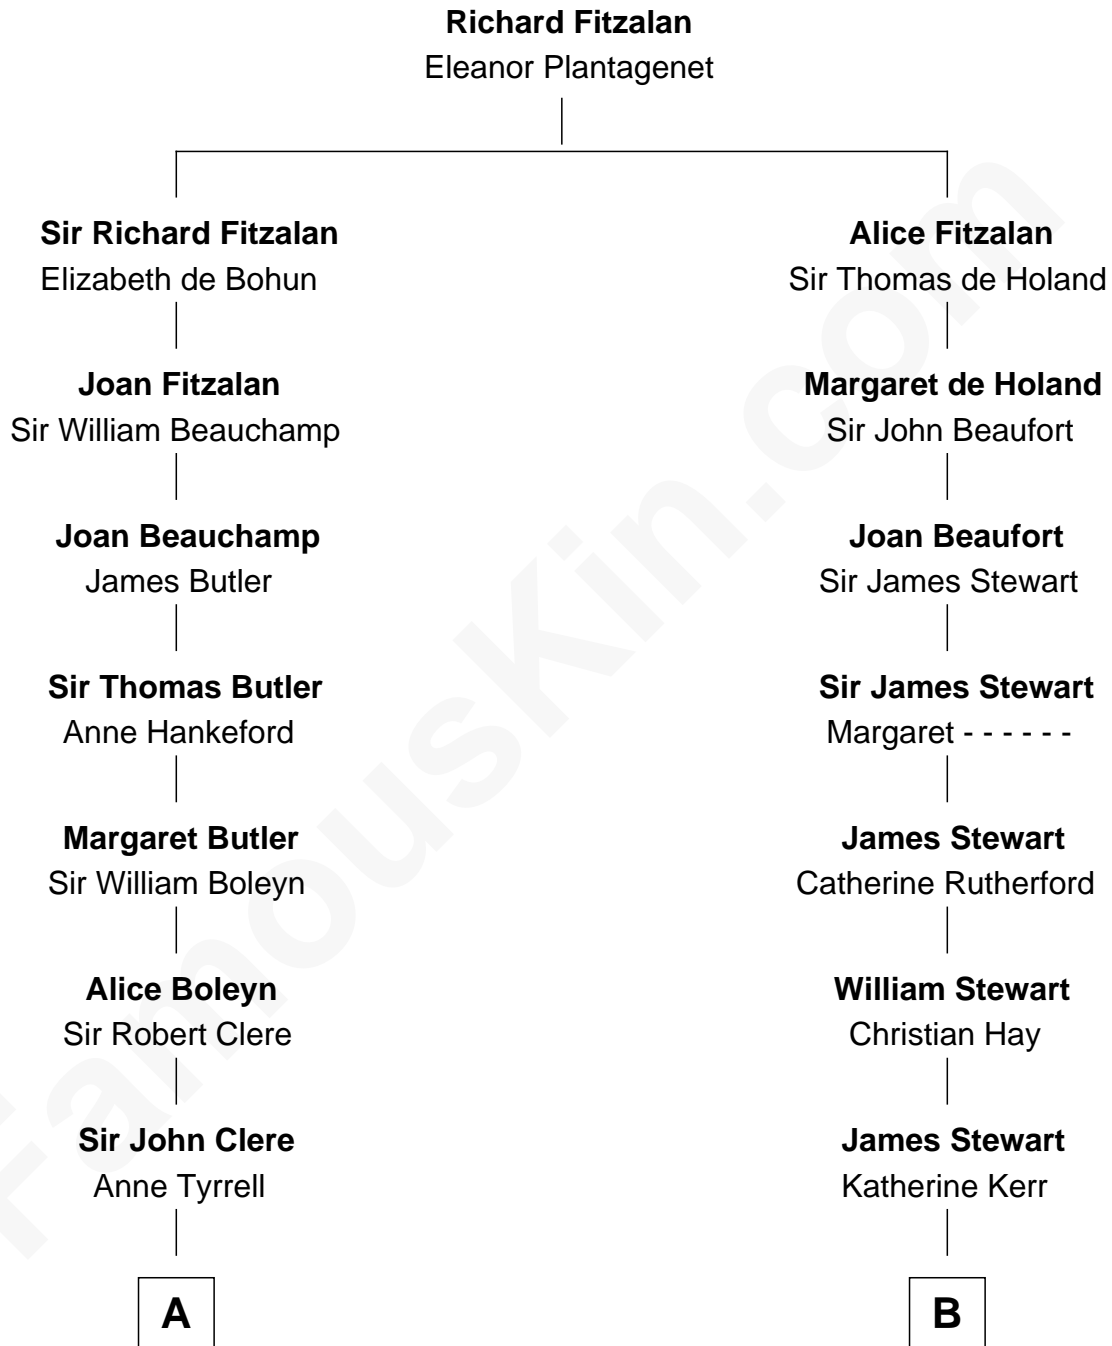

FamousKin.com

Relationship Chart of Mamie (Doud) Eisenhower

First Lady of President Dwight Eisenhower

17th cousin 3 times removed of

Johnny Mercer

Songwriter and Co-Founder of Capitol Records

C

—
Maria Riggs

Eli Doud

—
Royal Houghton Doud

Mary Cornelia Sheldon

—
John Sheldon Doud

Elivera Mathilda Carlson

—
Mamie (Doud) Eisenhower

First Lady of Dwight Eisenhower

FamousKin.com