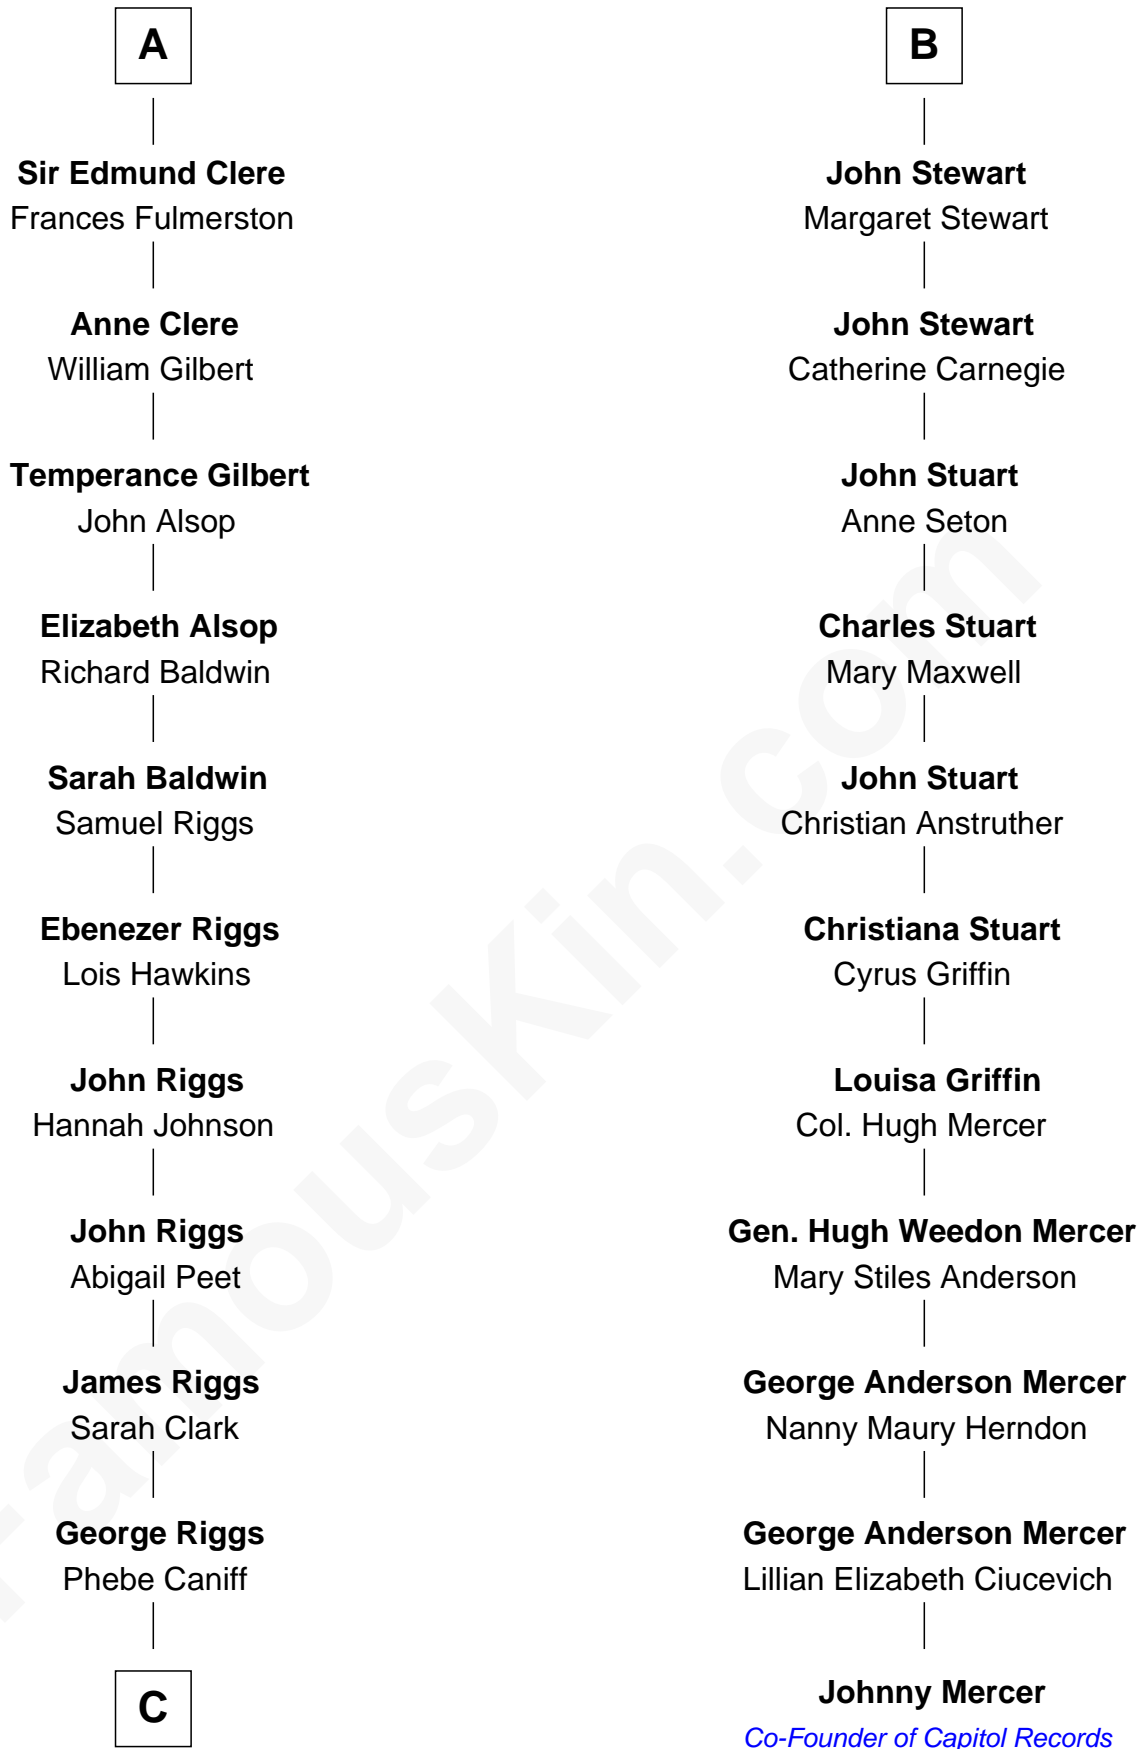

FamousKin.com

Relationship Chart of Mamie (Doud) Eisenhower

First Lady of President Dwight Eisenhower

17th cousin 3 times removed of

Johnny Mercer

Songwriter and Co-Founder of Capitol Records

C

—
Maria Riggs

Eli Doud

—
Royal Houghton Doud

Mary Cornelia Sheldon

—
John Sheldon Doud

Elivera Mathilda Carlson

—
Mamie (Doud) Eisenhower

First Lady of Dwight Eisenhower

FamousKin.com