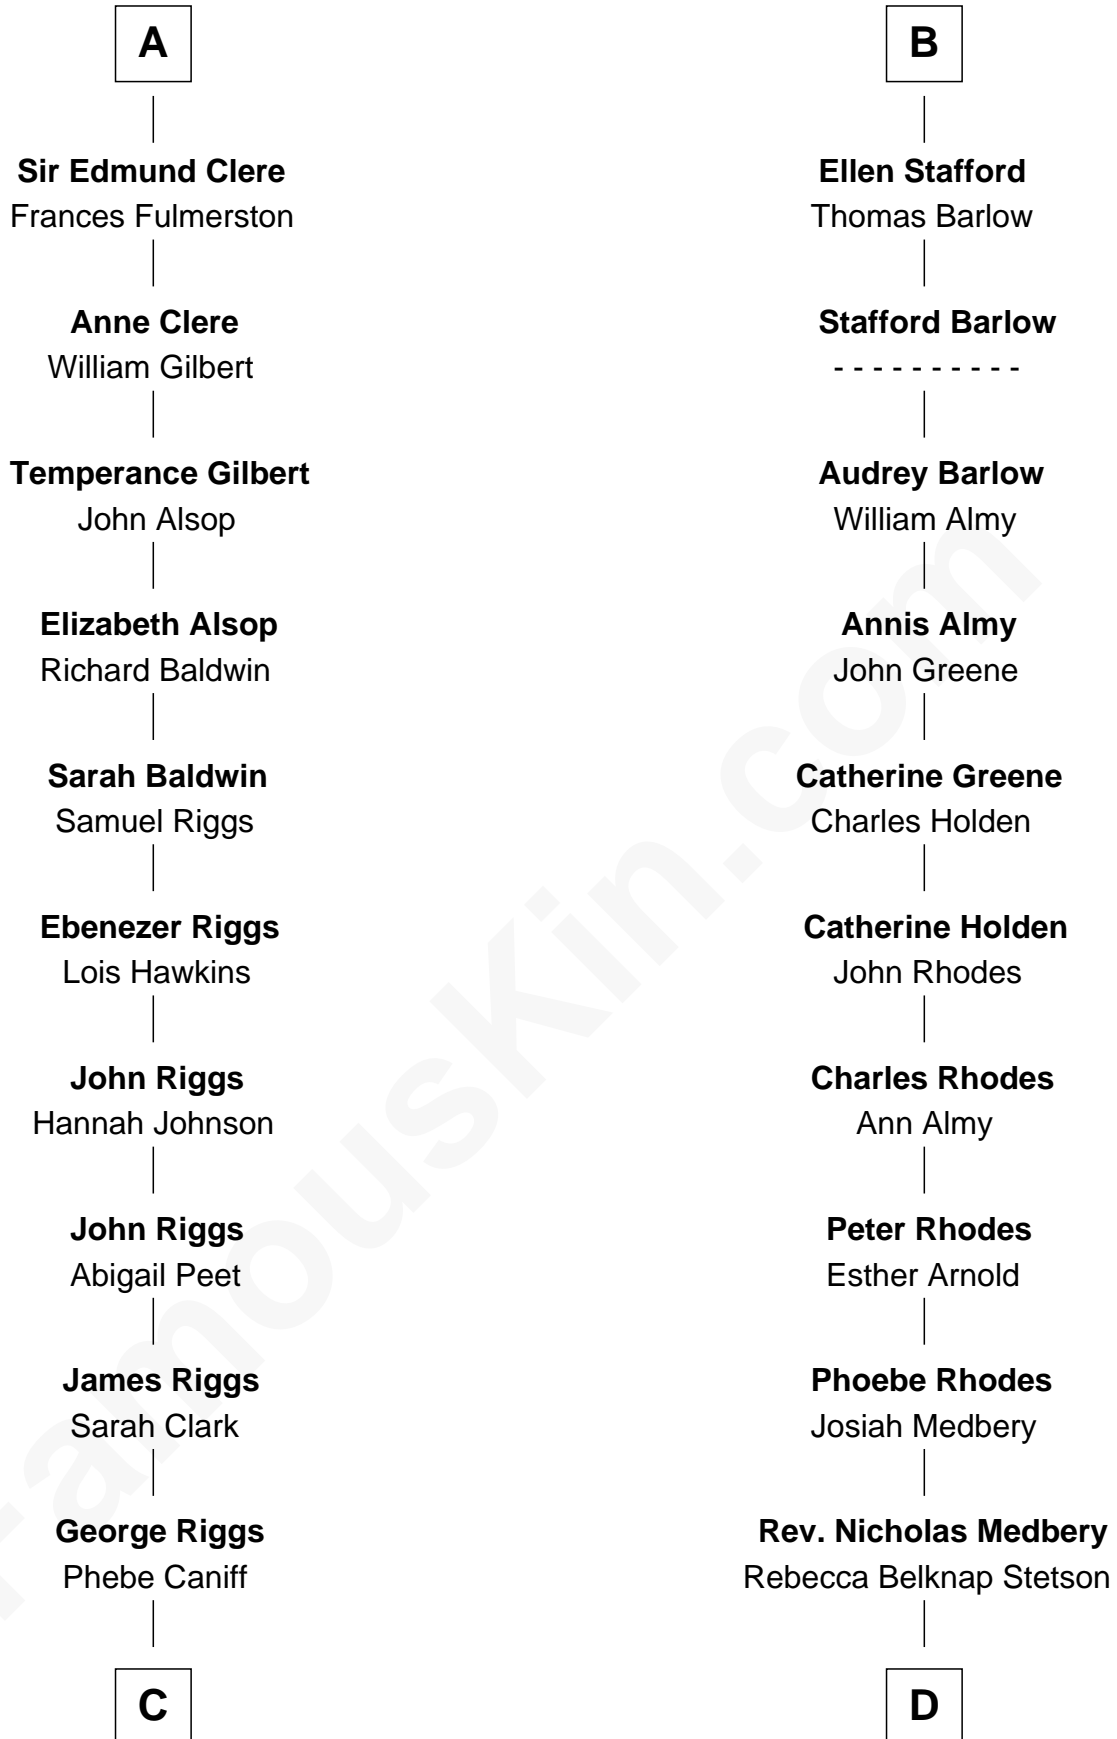

## Relationship Chart of Mamie (Doud) Eisenhower

*First Lady of President Dwight Eisenhower*

18th cousin 2 times removed of

**Benton MacKaye**

*Co-Founder, Appalachian Trail*

FamousKin.com