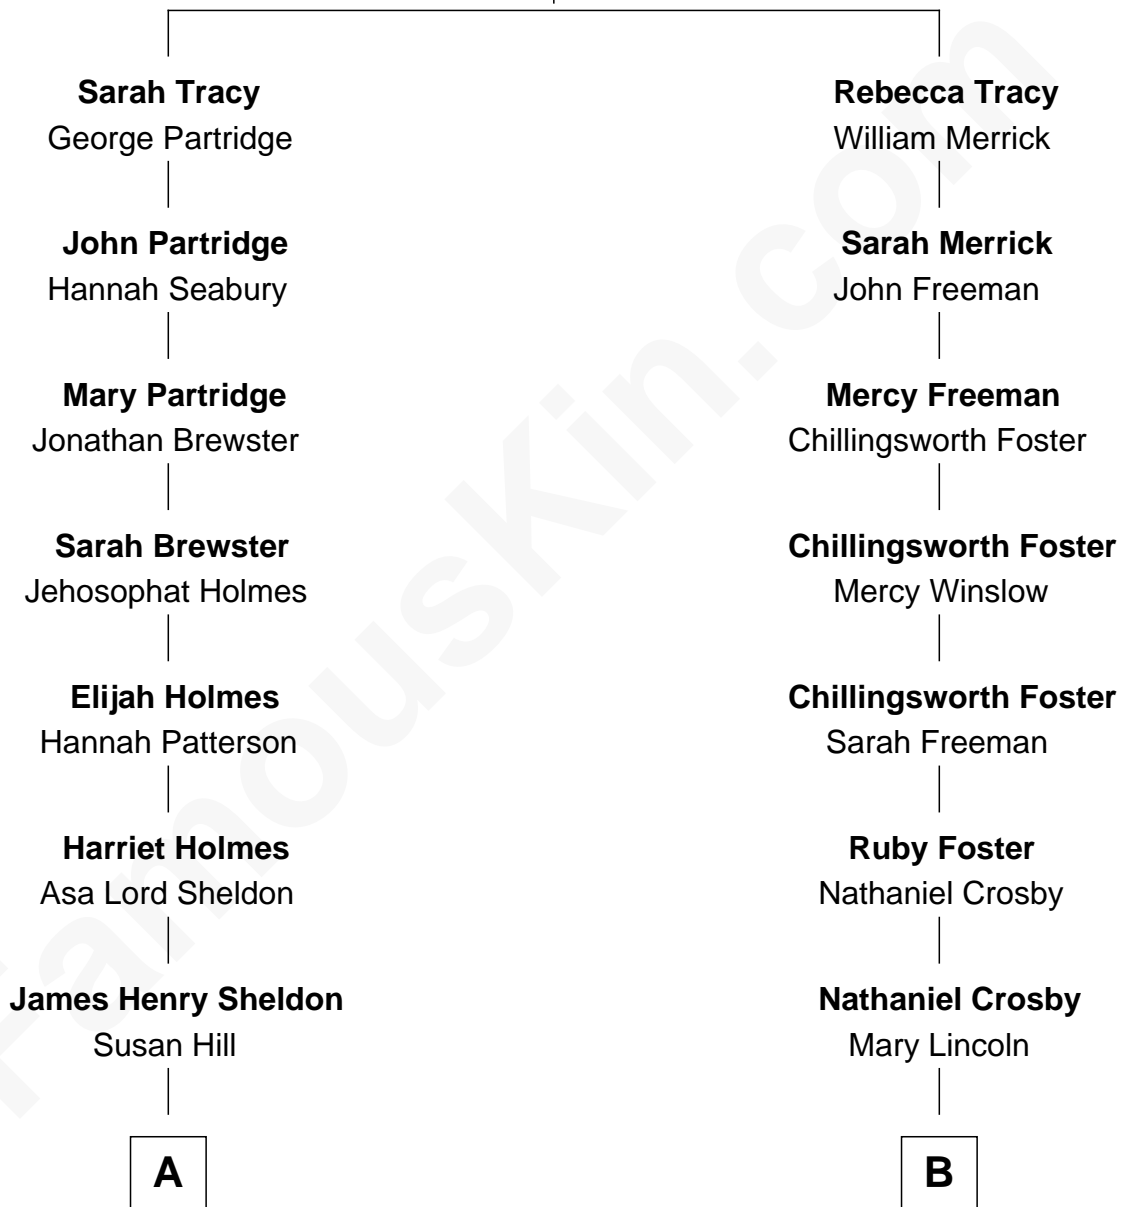

FamousKin.com

Relationship Chart of Mamie (Doud) Eisenhower

First Lady of President Dwight Eisenhower

9th cousin of

Bing Crosby

Singer and Movie Actor

Stephen Tracy

Tryphosa Lee

A

Mary Cornelia Sheldon

Royal Houghton Doud

John Sheldon Doud

Elivera Mathilda Carlson

Mamie (Doud) Eisenhower

First Lady of Dwight Eisenhower

B