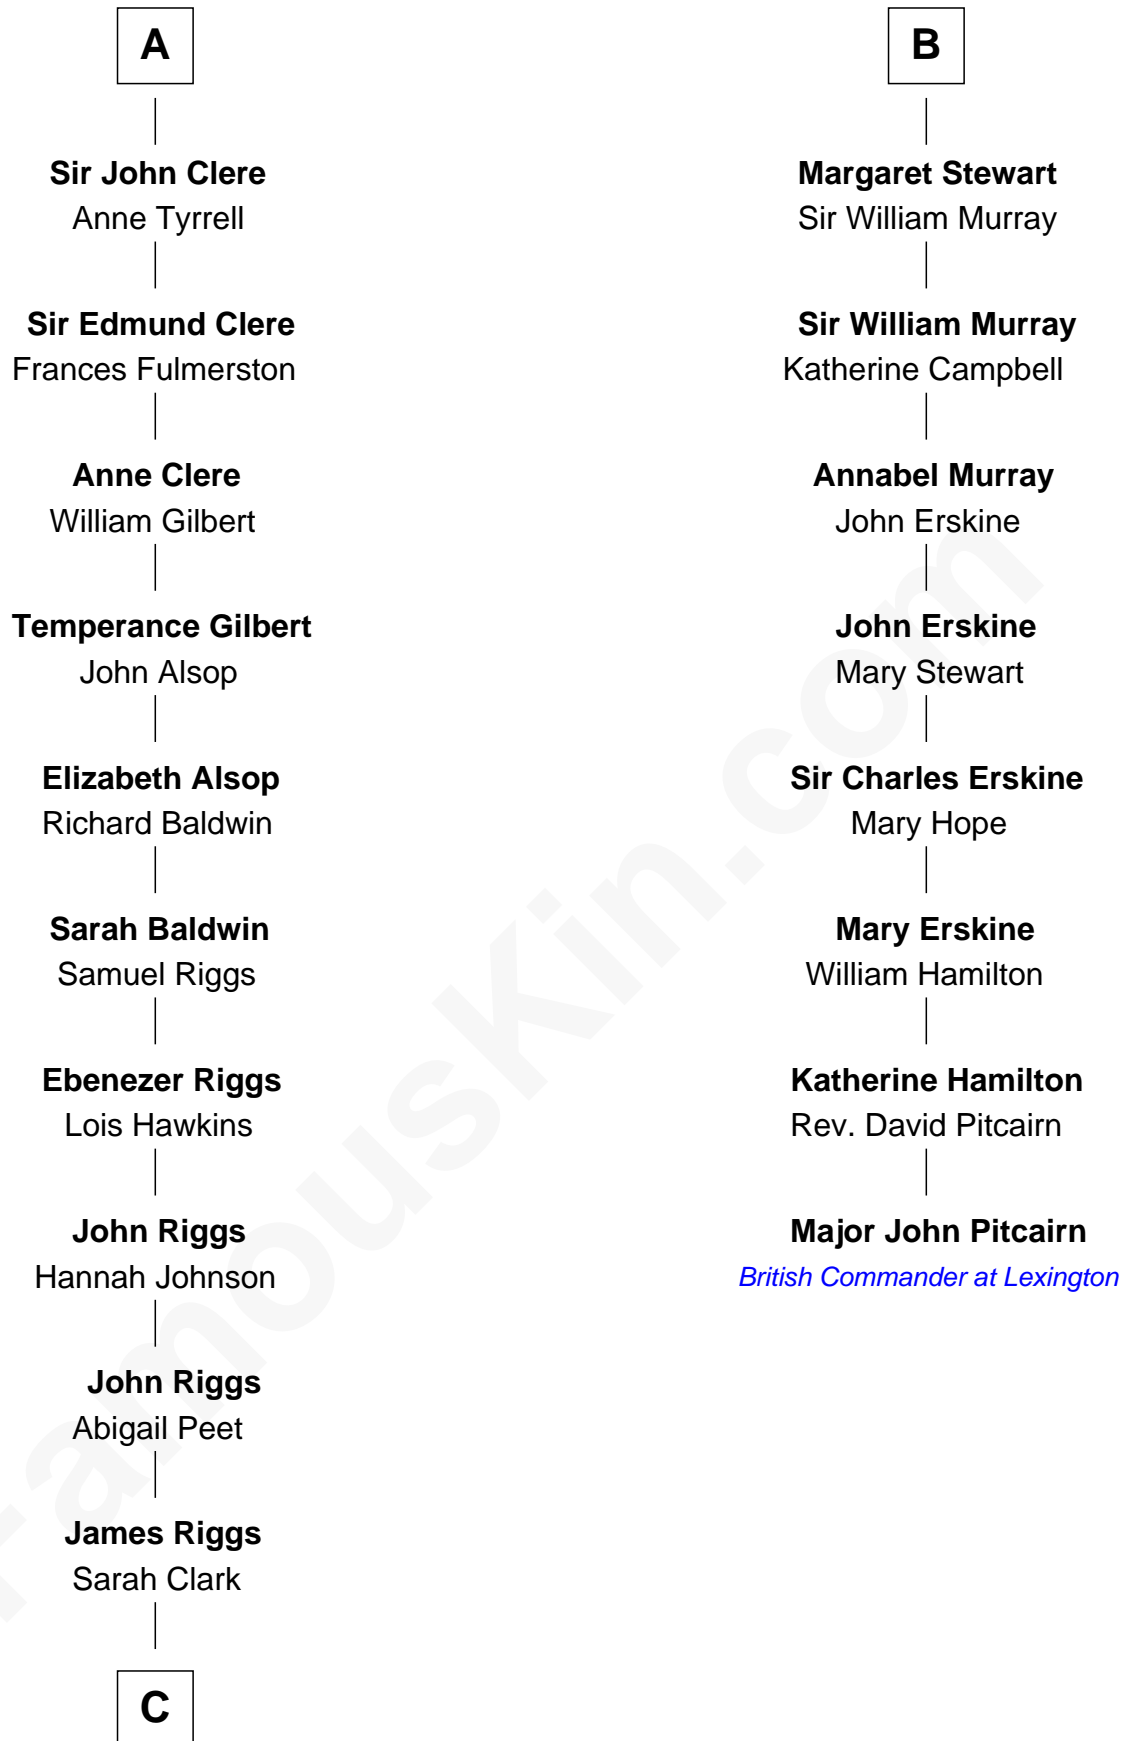

FamousKin.com

Relationship Chart of Mamie (Doud) Eisenhower

First Lady of President Dwight Eisenhower

14th cousin 7 times removed of

Major John Pitcairn

British Commander at Battle of Lexington

C

George Riggs

Phebe Caniff

Maria Riggs

Eli Doud

Royal Houghton Doud

Mary Cornelia Sheldon

John Sheldon Doud

Elivera Mathilda Carlson

Mamie (Doud) Eisenhower