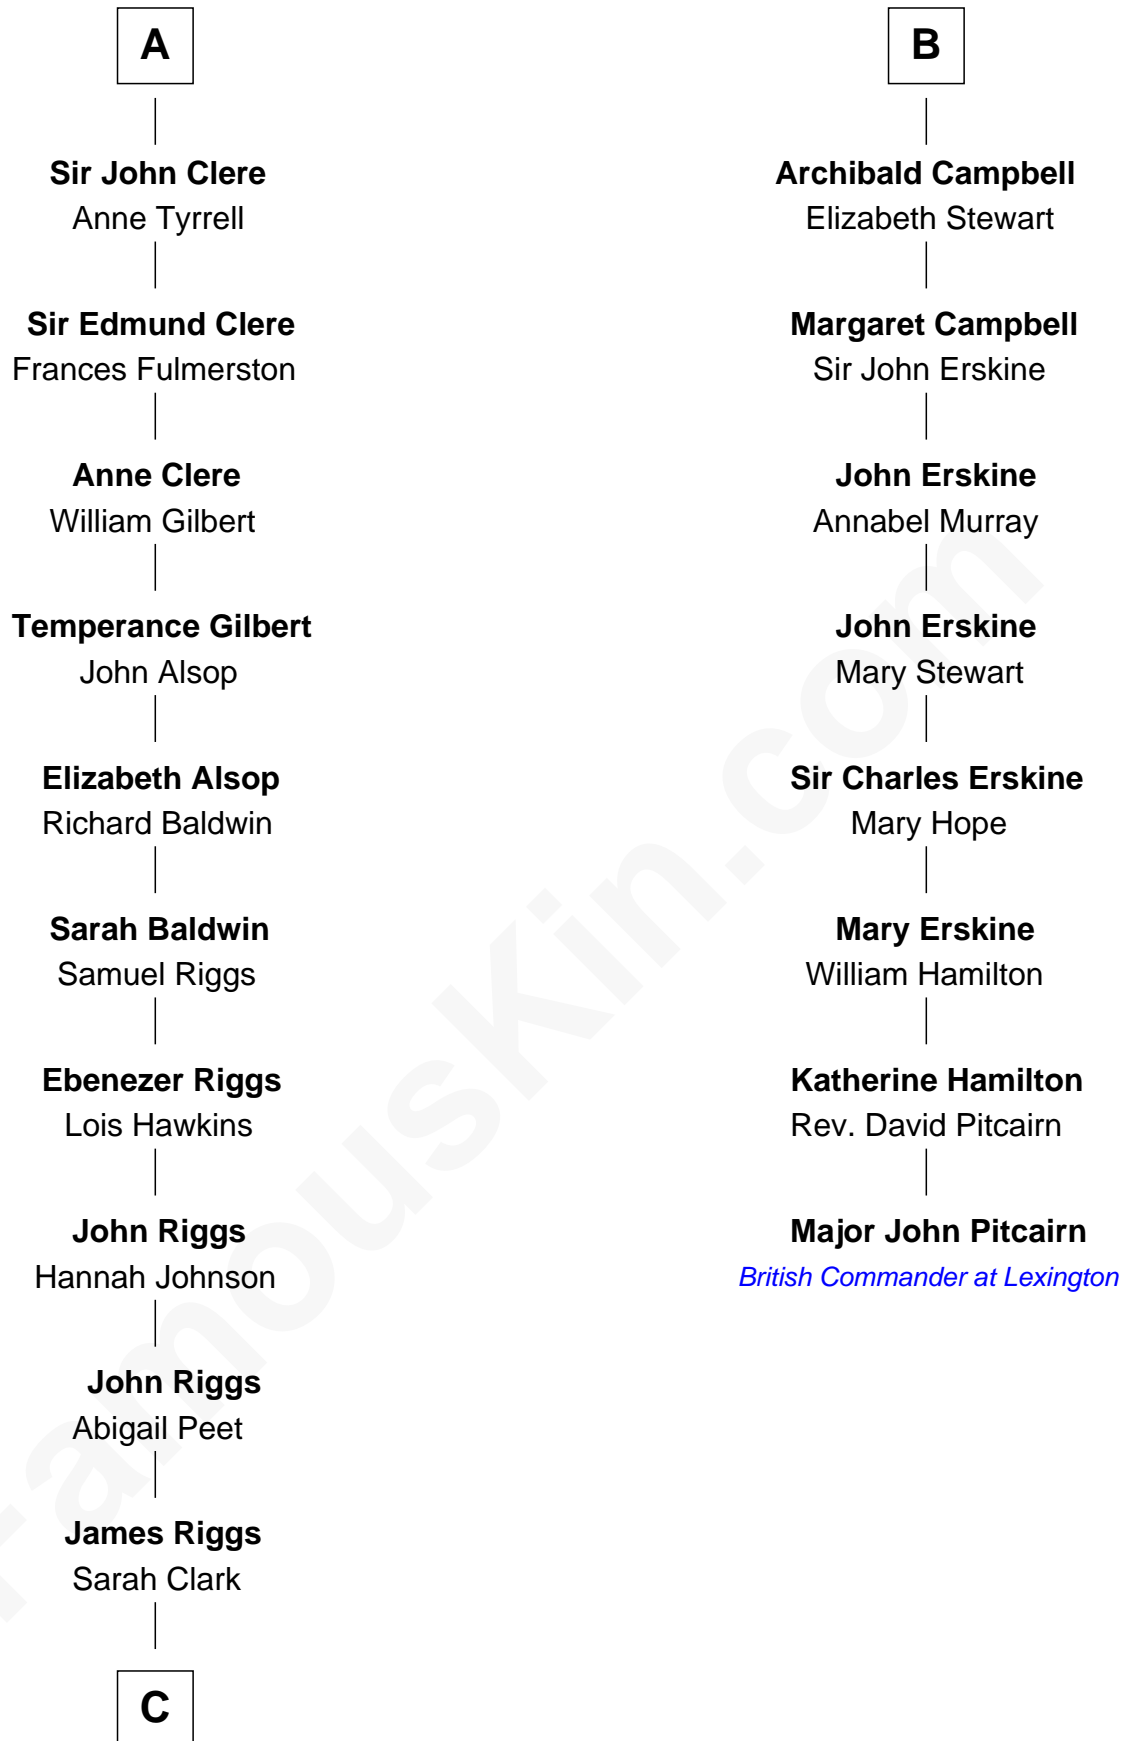

## Relationship Chart of Mamie (Doud) Eisenhower

*First Lady of President Dwight Eisenhower*

14th cousin 7 times removed of

## Major John Pitcairn

*British Commander at Battle of Lexington*

**Sir Richard de Burgh**

Margaret - - - - -

**C**

**George Riggs**

Phebe Caniff

**Maria Riggs**

Eli Doud

**Royal Houghton Doud**

Mary Cornelia Sheldon

**John Sheldon Doud**

Elivera Mathilda Carlson

**Mamie (Doud) Eisenhower**

*First Lady of Dwight Eisenhower*

FamousKin.com