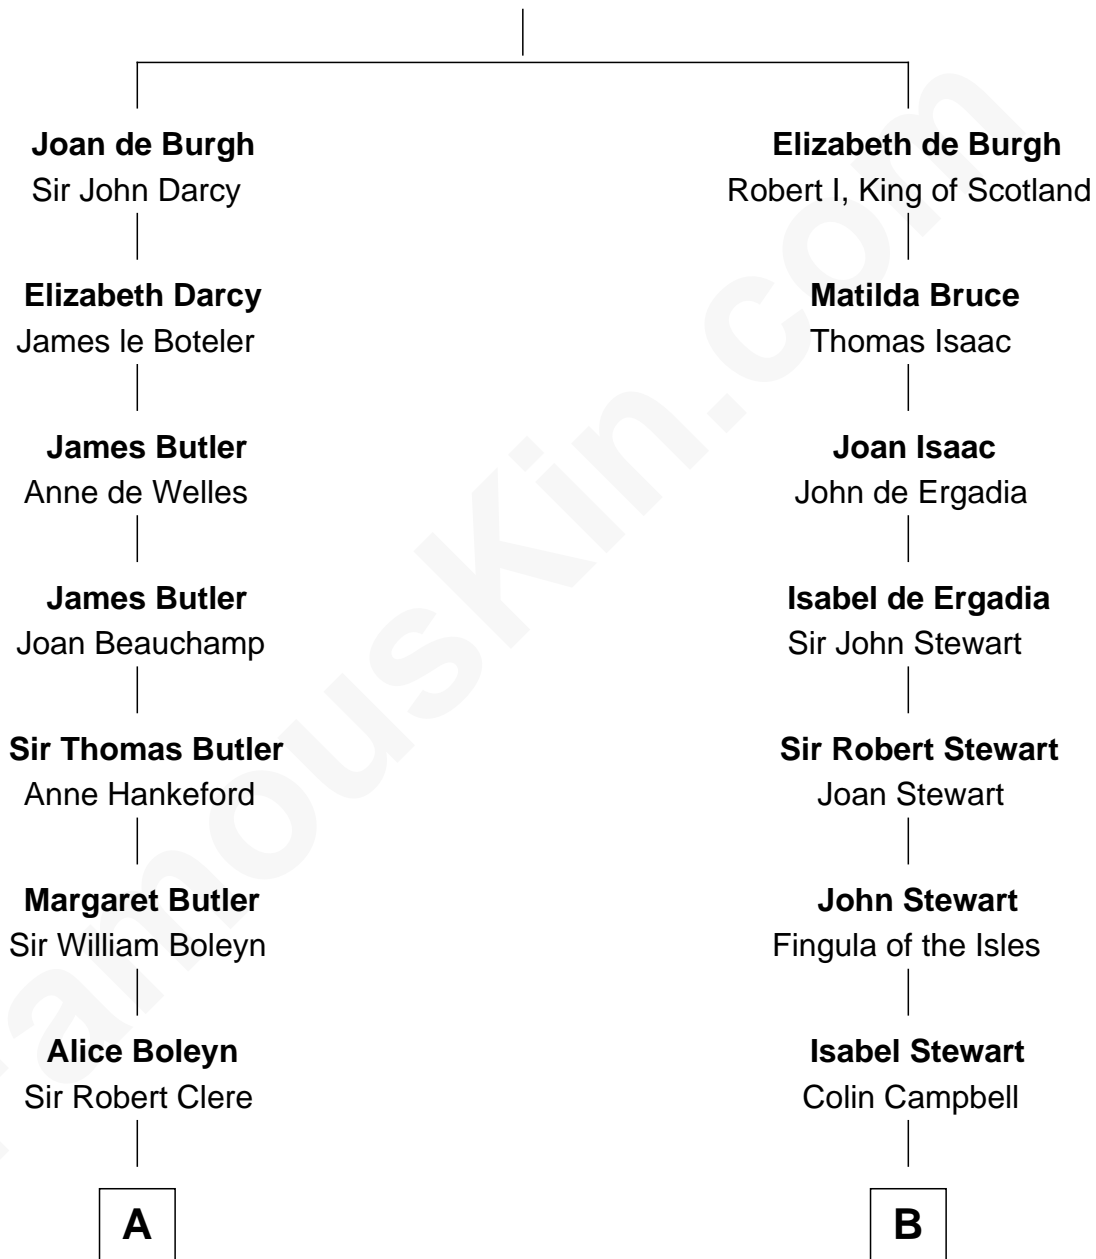

## Relationship Chart of Mamie (Doud) Eisenhower

*First Lady of President Dwight Eisenhower*

14th cousin 7 times removed of

## Major John Pitcairn

*British Commander at Battle of Lexington*

**Sir Richard de Burgh**

Margaret - - - - -

**C**

**George Riggs**

Phebe Caniff

**Maria Riggs**

Eli Doud

**Royal Houghton Doud**

Mary Cornelia Sheldon

**John Sheldon Doud**

Elivera Mathilda Carlson

**Mamie (Doud) Eisenhower**

*First Lady of Dwight Eisenhower*

FamousKin.com