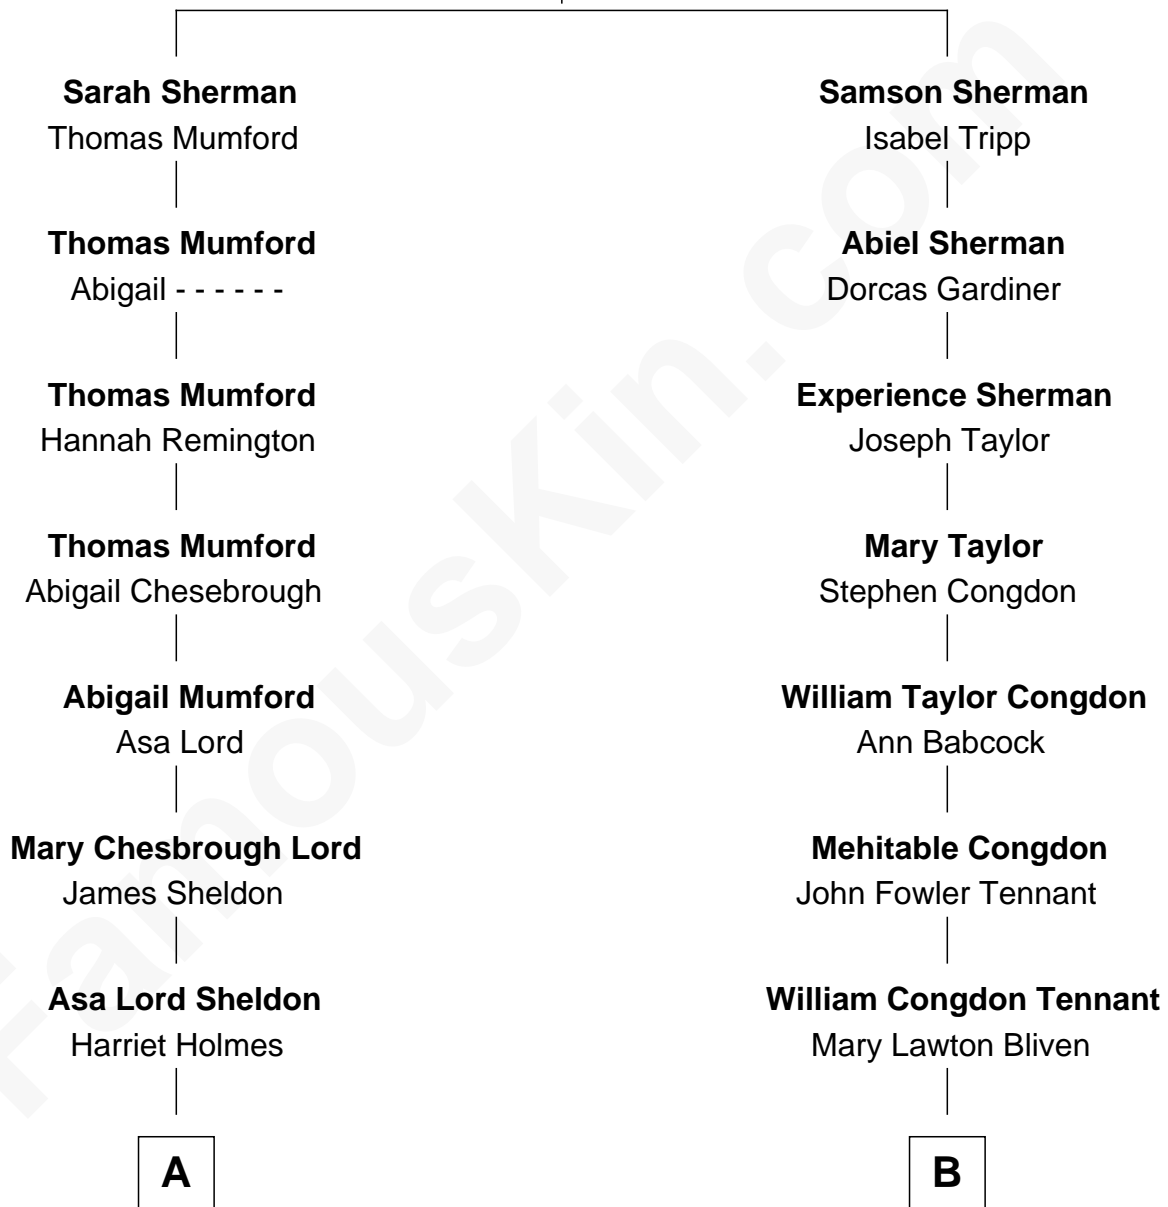

FamousKin.com

Relationship Chart of

Mamie (Doud) Eisenhower

First Lady of President Dwight Eisenhower

10th cousin of

Marilyn Monroe

Actress, Model, and Singer

Philip Sherman
Sarah Odding

A

James Henry Sheldon

Susan Hill

Mary Cornelia Sheldon

Royal Houghton Doud

John Sheldon Doud

Elivera Mathilda Carlson

Mamie (Doud) Eisenhower

First Lady of Dwight Eisenhower

B

William Congdon Tennant

Elizabeth Cutting Easton

Elizabeth Easton Tennant

Frederick Almy Gifford

Charles Stanley Gifford

Gladys Pearl Monroe

Marilyn Monroe

Actress, Model, and Singer